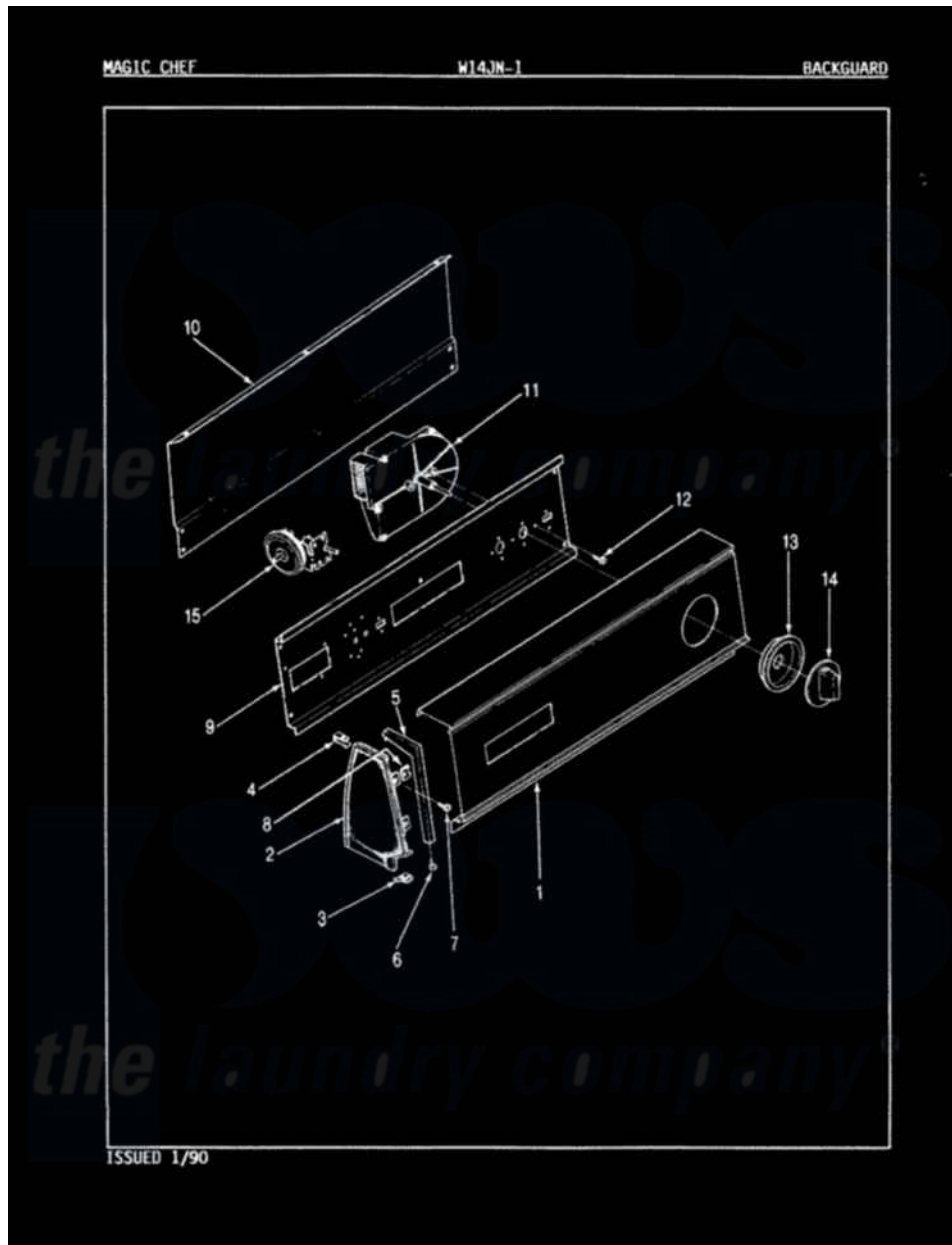

Magic Chef W14JY1 04 - CONTROL PANEL (REV. A-D)

Magic Chef [Residential Magic Chef W14JY1 Washer Parts](#) Parts Diagram 04 - CONTROL PANEL (REV. A-D)
 Click on the part number to view part

Item	Original Part Number	Replaced By	Status	Part Description
1	25-7702			Speedclip, End Cap To Control Panel
"	25-7793			Screw
"	35-2171		Not Available	CONTROL PANEL
2	35-2488	21001452		Cap- End
"	35-2487	21001451		Cap- End
3	34-9487		Not Available	PLATE, REINFORCEMENT
"	25-7697	25-2219		Screw
"	25-7851			Speedclip, End Cap To Top
4	25-7435	33002917		Screw, No.10-16
5	53-0279		Not Available	TRIM, END CAP (RT)
"	53-0280		Not Available	TRIM, END CAP (LT)
6	25-7760			Screw
7	25-3092	90767		Screw, 8A X 3/8 HeX Washer Head Tapping
8	25-7702			Speedclip, End Cap To Control Panel

9	53-1676		Shield, Control
10	35-2688	21001460	Shield, Rear
"	25-7853	25-7933	Ring, Retaining
"	25-3457		Screw, Sems
"	25-3092	90767	Screw, 8A X 3/8 HeX Washer Head Tapping
11	35-2208	Not Available	TIMER
12	25-0205	216412	Screw, Bracket To Timer
13	35-2254	12500058	Knob Ski
14	35-2486	12500058	Knob Ski
15	35-2251	Not Available	PRESSURE SWITCH
"	25-3092	90767	Screw, 8A X 3/8 HeX Washer Head Tapping
16	35-2518	Not Available	MANUAL, USE & CARE