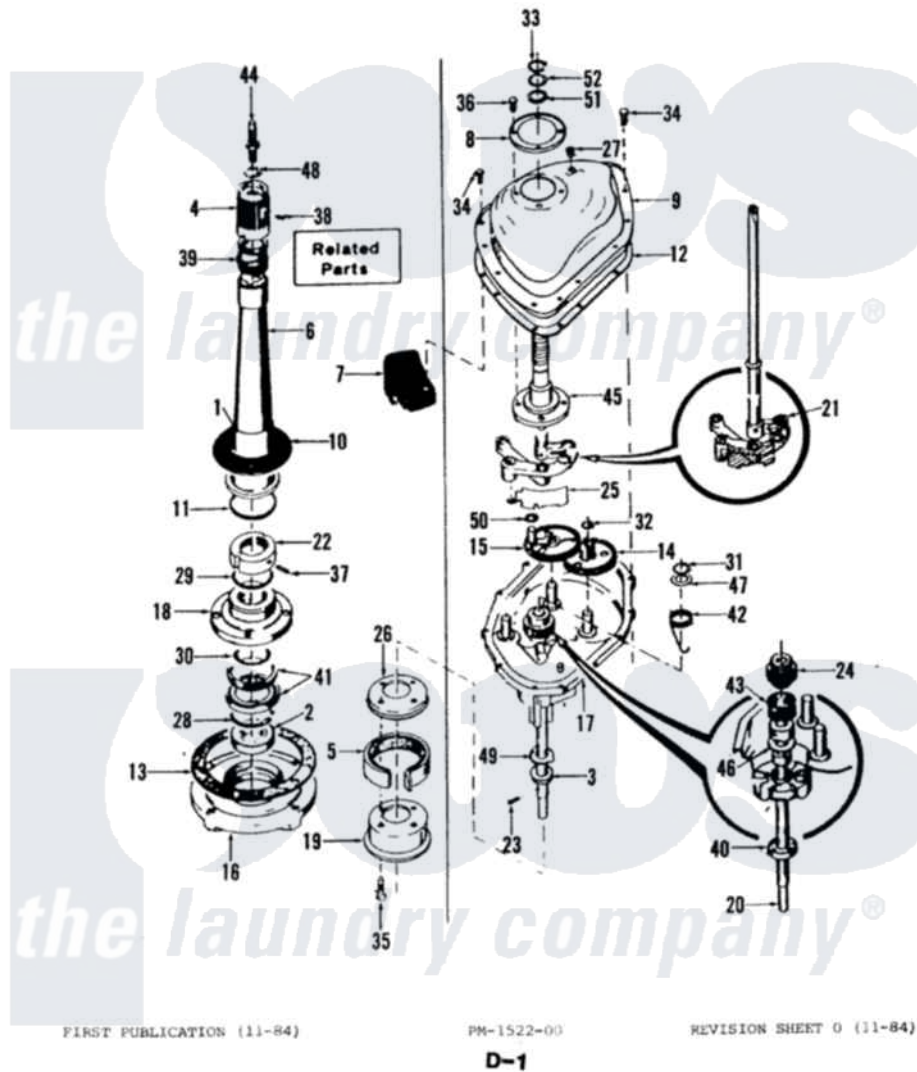

Magic Chef W18DA2 04 - TRANSMISSION

Magic Chef [Residential Magic Chef W18DA2 Washer Parts](#) Parts Diagram 04 - TRANSMISSION
 Click on the part number to view part

Item	Original Part Number	Replaced By	Status	Part Description
1	33-6790			Bearing, Agitator
2	33-0260	35-2205		Bearing, Spin
3	33-4944			Bearing
4	33-9729		Not Available	DRIVE BLOCK ASM
5	33-4285N	LA-1002		Transmission Housing Kit
"	33-9686	35-0483		Band and Lning Assembly
"	LA-1000		Not Available	BRAKE KIT
6	33-4283N		Not Available	CENTERPOST KIT
"	33-9498		Not Available	CENTERPOST ASM
"	33-9023N		Not Available	CLUTCH ASM
7	33-8767	LA-1009		Counterwei
8	33-7187			Covr Reinforcmt
9	33-7182		Not Available	TRANSM COVER
10	33-9461			Gasket
11	33-8718			Gasket
12	33-9366		Not Available	COVER GASKET