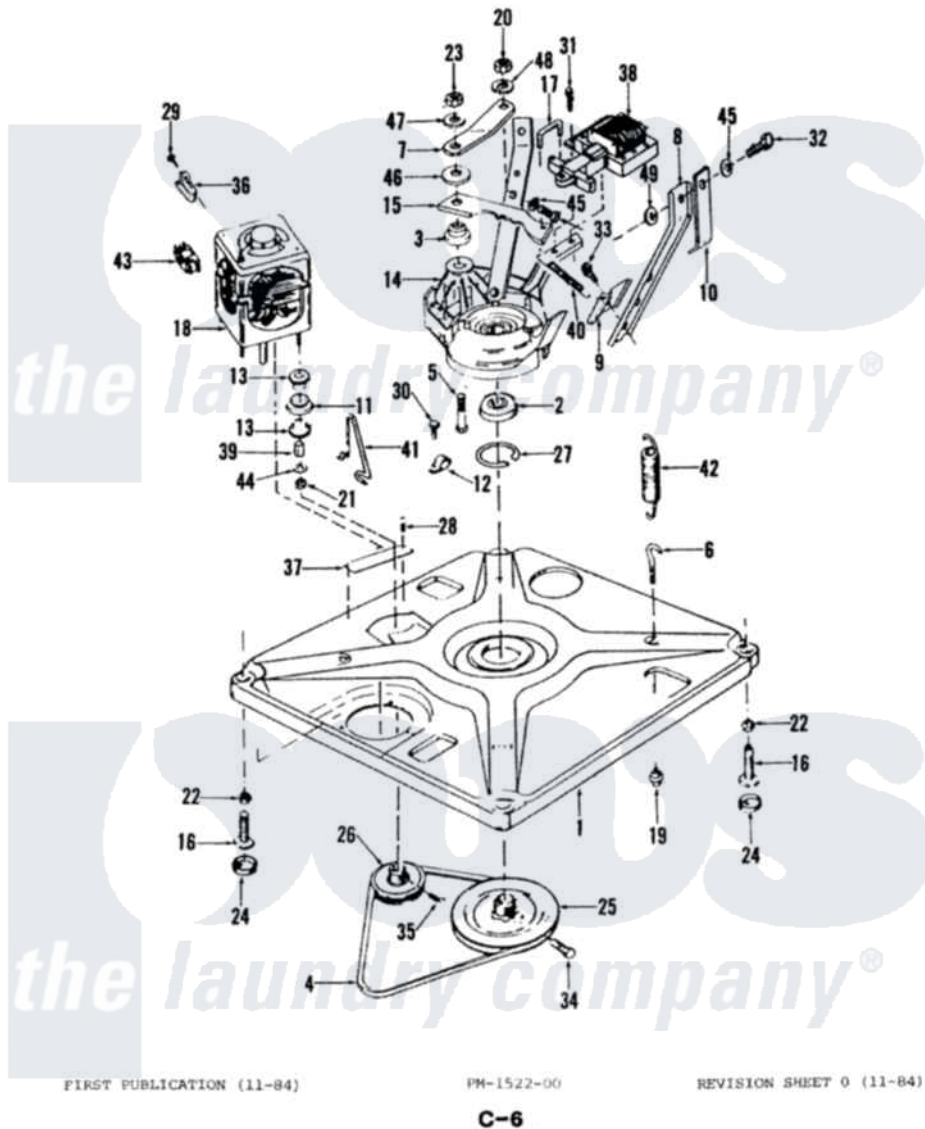

Magic Chef W18DN2 01 - BASE & DRIVE

Magic Chef [Residential Magic Chef W18DN2 Washer Parts](#) Parts Diagram 01 - BASE & DRIVE
 Click on the part number to view part

| Item | Original Part Number | Replaced By | Status | Part Description |
|------|-------------------------|--------------------------|---------------|------------------|
| 1 | 33-9617 | | Not Available | BASE/TRI-POINT |
| 2 | 63-5225 | 21001840 | | Bearing |
| 3 | 33-8335 | 33-9966 | | Brk Ltch Bearng |
| 4 | 33-9787 | 35-0425 | | Belt |
| 5 | 25-7790 | | Not Available | HEX HD BOLT |
| 6 | 25-7365 | | | Eye Bolt |
| 7 | 33-9554 | | Not Available | SUPPORT BRACE |
| 8 | 33-9569 | | | Tub Brace |
| 9 | 33-9391 | | Not Available | BRACKET |
| 10 | 33-6880 | | | Bracket |
| 11 | 33-9139 | LA-1040 | | Motor Gromme |
| 12 | 25-7265 | | Not Available | WIRING CLAMP |
| 13 | 33-9136 | | Not Available | BUSHING |
| 14 | 33-9579 | | | Susp Housing |
| 15 | 33-4287N | | Not Available | BRAKE LATCH KIT |
| " | 33-9520 | | Not Available | BRAKE LATCH |