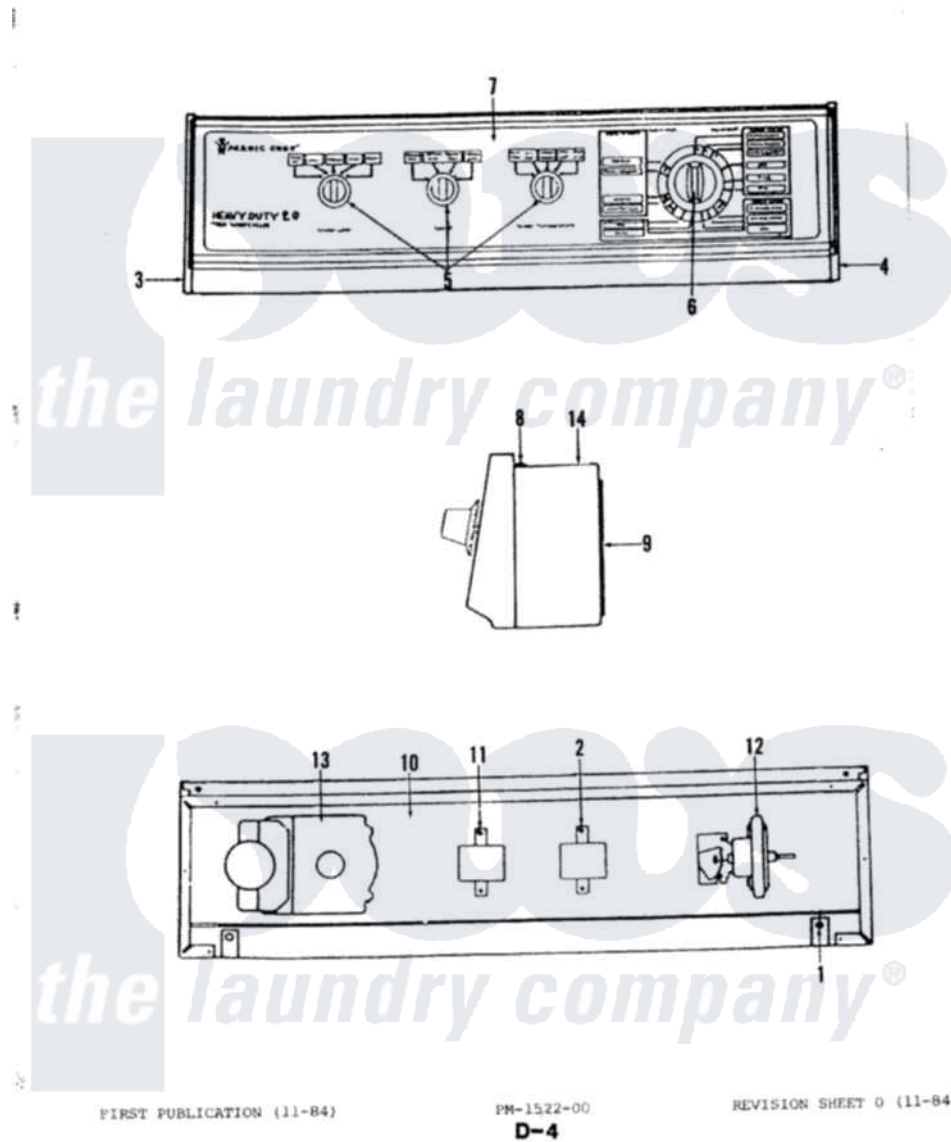

Magic Chef W18DN2 02 - CONTROL PANEL

Magic Chef [Residential Magic Chef W18DN2 Washer Parts](#) Parts Diagram 02 - CONTROL PANEL
 Click on the part number to view part

Item	Original Part Number	Replaced By	Status	Part Description
1	25-7461		Not Available	CLIP
3	33-6765			LH End Cap
4	33-6766			RH End Cap
5	33-9618		Not Available	SELECTOR KNOB
6	33-9703		Not Available	KNOB ASM
"	33-8437	RA43882-1		Timer
7	33-9958		Not Available	CONTROL PANEL
"	25-7496	25-7760		Screw
8	25-0205	216412		Screw, Bracket To Timer
"	25-3092	90767		Screw, 8A X 3/8 HeX Washer Head Tapping
"	25-6044			Set Screw
"	25-7649	910187		Screw
9	33-8909		Not Available	SHIELD
10	33-9367		Not Available	SHIELD
12	33-6937			Selector Switch
"	33-9732			Pressure Switch

13	25-0129	Not Available	CODE H
"	33-8423	Not Available	TIMER
14	33-9668	Not Available	WRAPPER