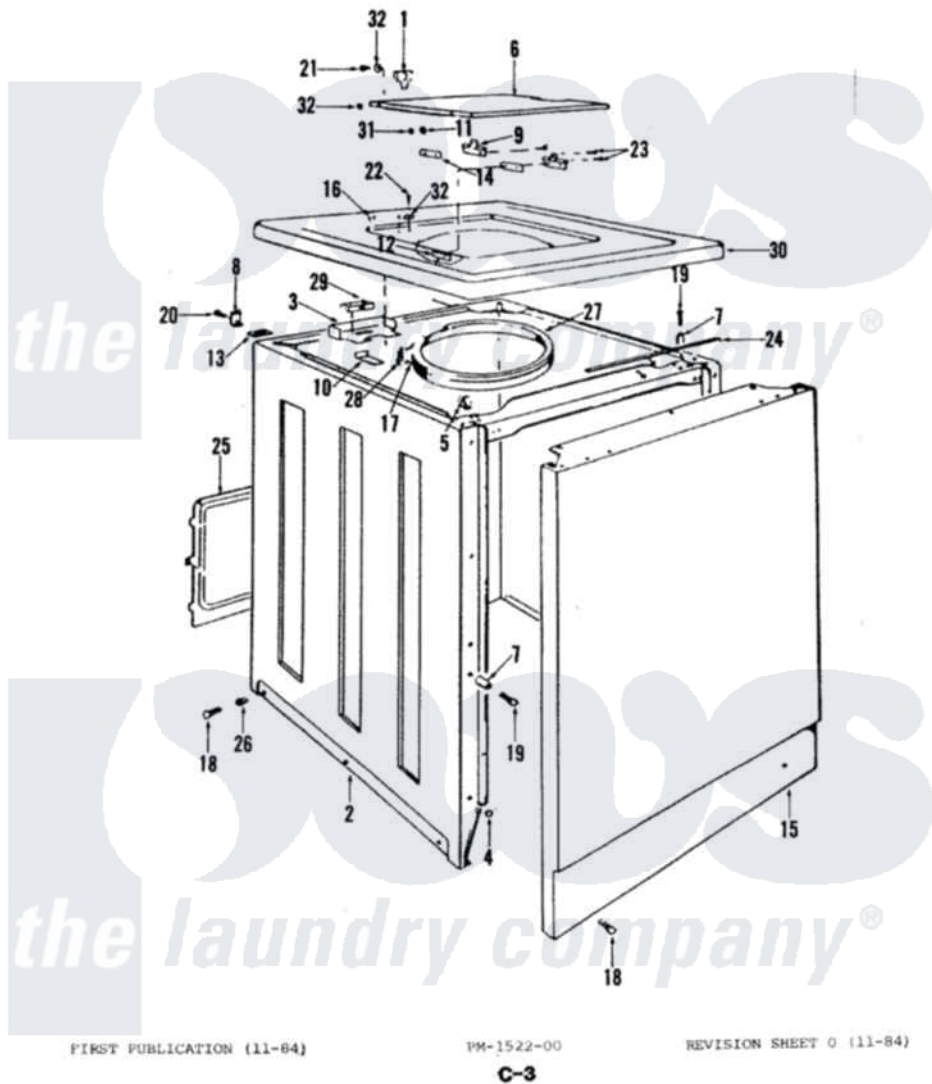

Magic Chef W18DN2 03 - EXTERIOR

Magic Chef [Residential Magic Chef W18DN2 Washer Parts](#) Parts Diagram 03 - EXTERIOR
 Click on the part number to view part

Item	Original Part Number	Replaced By	Status	Part Description
1	43-0057			Actuator, Door Switch
2	33-6068		Not Available	CABINET BODY
3	33-8289	12001187		Kit, Lid Switch Assembly
4	33-2653			Bumper, Cabinet
5	25-7285			Clip
6	33-7929	35-2103		Clother Door
7	34-9701			Guide, Cabinet
8	33-7450	35-2846		Hinge, Cabinet Top
9	33-6956			Hinge
10	33-8828	12001187		Kit, Lid Switch Assembly
11	25-8057		Not Available	PLASTIC NUT
12	33-8058		Not Available	SPEEDNUT
13	33-0930			Pad, Top Hinge
14	33-6957			Hinge Pad
15	33-9255		Not Available	FRONT PANEL
16	33-2653			Bumper, Cabinet

17	33-6093		Not Available	RETAINING RING
18	25-7001	308685		Side Trim)
19	25-6109			Screw
20	25-7732	681414		Screw, 10AB X 1/2
21	25-7438			Screw
22	25-7463	7101P012-60		Screw
"	25-7458	308685		Side Trim)
23	25-7455	99002757		Screw
24	33-9948		Not Available	CUSHION STRIP
25	33-8687		Not Available	REAR SHIELD
26	33-2088		Not Available	SLEEVE
27	33-6092		Not Available	SPLASH GUARD
28	33-0767			Spring
29	33-9064	12001187		Kit, Lid Switch Assembly
30	33-9362		Not Available	CABINET TOP
31	25-7086	Y0308025		Washer, Stainless Steel
32	25-7436			Nylite Washer