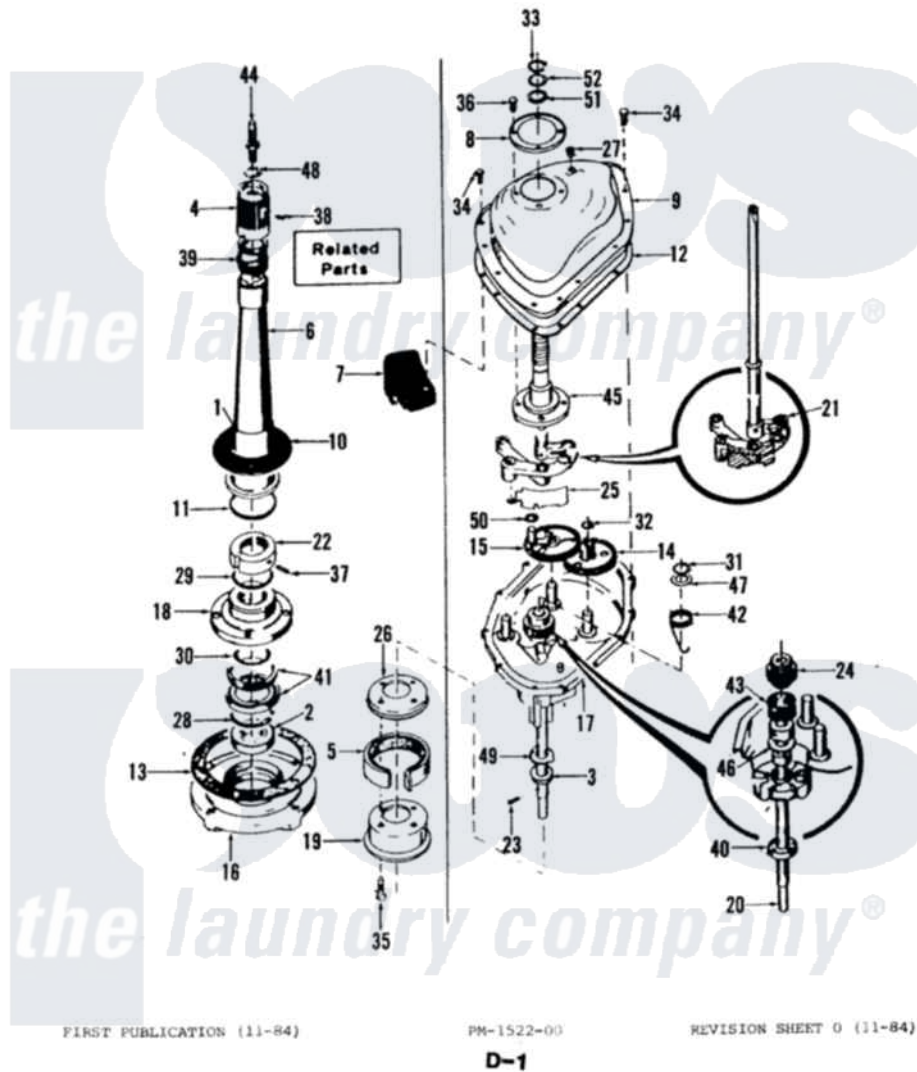

# Magic Chef W18DN2 04 - TRANSMISSION

Magic Chef [Residential Magic Chef W18DN2 Washer Parts](#) Parts Diagram 04 - TRANSMISSION  
 Click on the part number to view part

Item	Original Part Number	Replaced By	Status	Part Description
1	<a href="#">33-6790</a>			Bearing, Agitator
2	33-0260	<a href="#">35-2205</a>		Bearing, Spin
3	<a href="#">33-4944</a>			Bearing
4	33-9729		Not Available	DRIVE BLOCK ASM
5	33-4285N	<a href="#">LA-1002</a>		Transmission Housing Kit
"	33-9686	<a href="#">35-0483</a>		Band and Lning Assembly
"	LA-1000		Not Available	BRAKE KIT
6	33-4283N		Not Available	CENTERPOST KIT
"	33-9498		Not Available	CENTERPOST ASM
"	33-9023N		Not Available	CLUTCH ASM
7	33-8767	<a href="#">LA-1009</a>		Counterwei
8	<a href="#">33-7187</a>			Covr Reinforcmt
9	33-7182		Not Available	TRANSM COVER
10	<a href="#">33-9461</a>			Gasket
11	<a href="#">33-8718</a>			Gasket
12	33-9366		Not Available	COVER GASKET