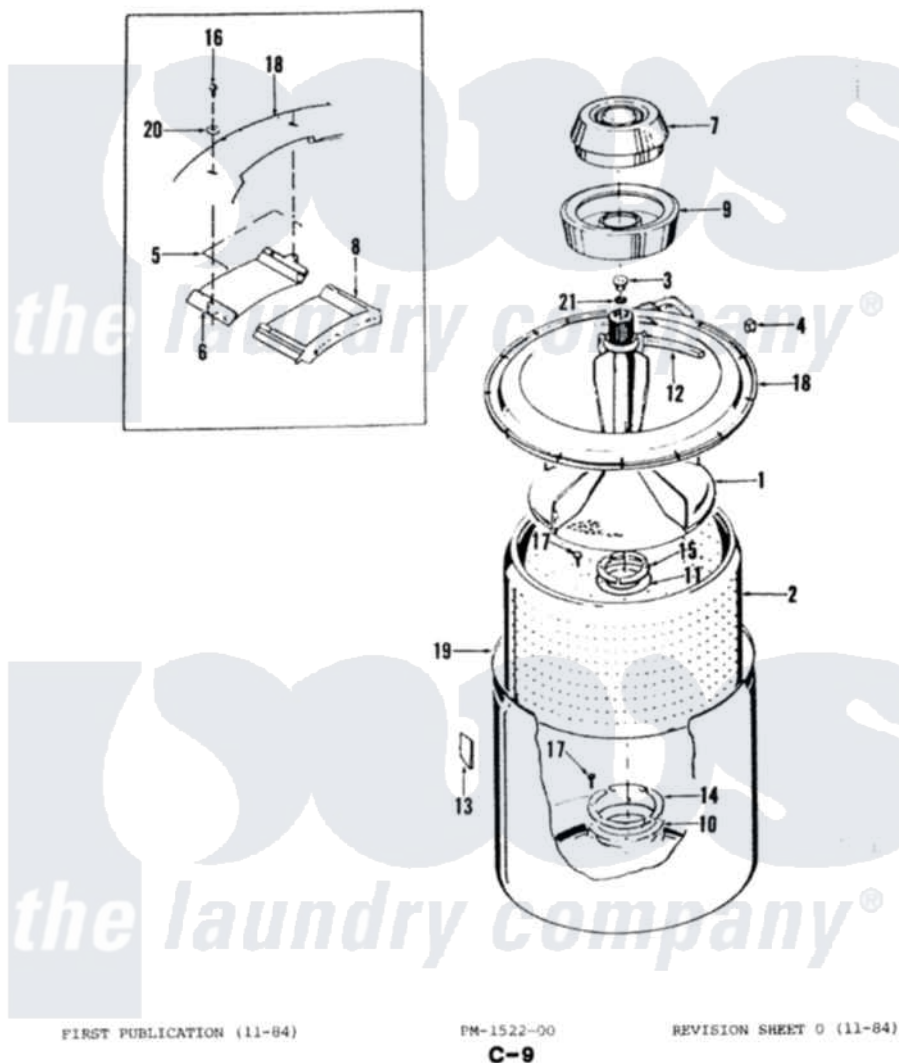

Magic Chef W18DN2 05 - TUB

Magic Chef [Residential Magic Chef W18DN2 Washer Parts](#) Parts Diagram 05 - TUB
 Click on the part number to view part

Item	Original Part Number	Replaced By	Status	Part Description
1	33-5983		Not Available	AGITATOR
2	33-9566	33-9500N		Basket Kit
3	33-6241			Cap
4	25-7748			Clip
5	33-6521		Not Available	CLIP
6	33-8265		Not Available	DISPENSER BASE
8	33-8264		Not Available	DISPENSER ASSEMB
9	33-6107	LA-1012		Lint Filter Kit
10	33-6905			Gasket
11	33-8959			Gasket
12	33-3055			Gasket
13	33-3232	35-0538		Pad
14	33-8800	33-8800K		Plate
15	33-8799		Not Available	REINF PLATE
16	25-7082	400022-1		Screw
17	25-7783	4356852		Screw

18

[33-6524](#)

Tub Top

19

33-9392

Not Available

TUB ASSEMBLY

20

25-7224

Not Available

FLAT WASHER

21

[25-7330](#)

Rubber Washer