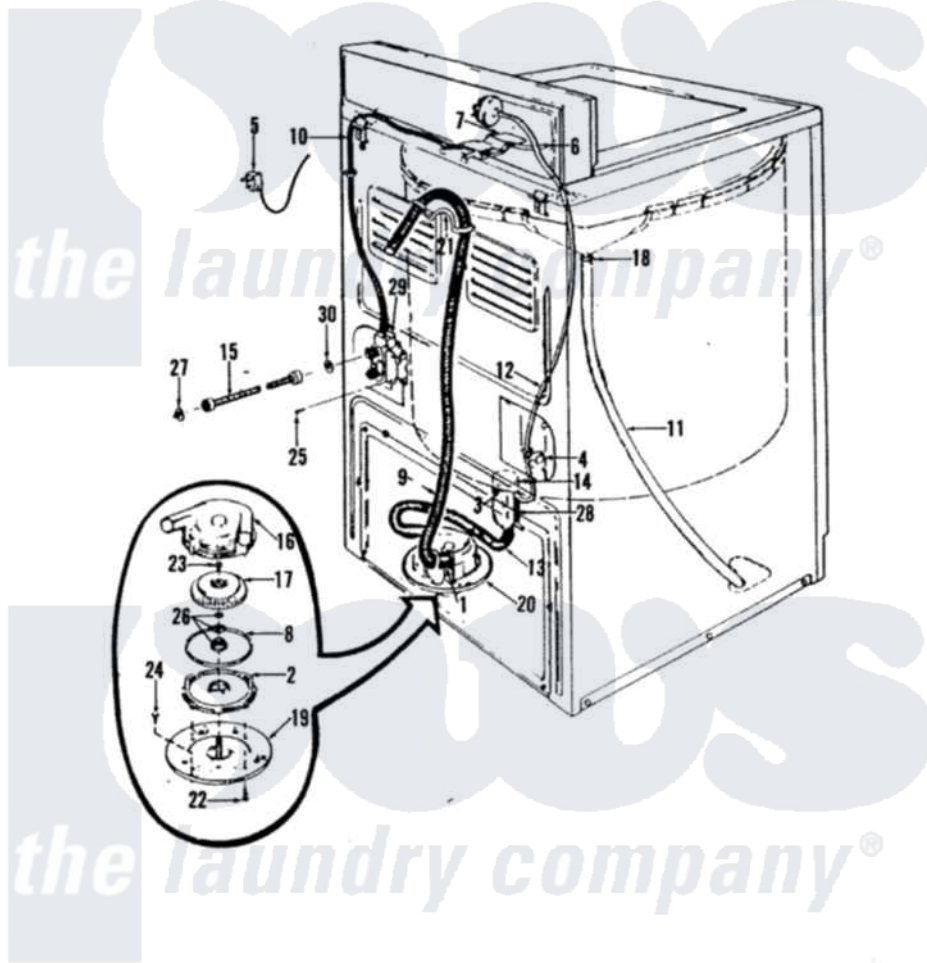

Magic Chef W18DN2 06 - WATER CARRYING

FIRST PUBLICATION (11-84)

PM-1522-00

REVISION SHEET 0 (11-84)

C-11

Magic Chef [Residential Magic Chef W18DN2 Washer Parts](#) Parts Diagram 06 - WATER CARRYING
 Click on the part number to view part

Item	Original Part Number	Replaced By	Status	Part Description
1	33-9536			Hose Adapter
2	33-6029	35-6467		Pump Assem
3	25-7003			Clamp
"	25-7797	285655		Clamp, Hose
4	33-6099			Clamp
"	25-6049	596669		Clamp, Manifold
5	33-3939		Not Available	SERVICE CORD
6	33-6038		Not Available	FLUME EXT
7	33-6686		Not Available	FLUME
8	33-6032			Gasket
9	33-9535	211704		Hose, Drain
10	33-6689		Not Available	INLET HOSE
11	33-9494		Not Available	OVERFLOW HOSE
12	33-6714		Not Available	PRES SW HOSE
13	33-6091			Hose
14	33-3633		Not Available	HOSE

15	33-7891	89503		Hose-Inlet
16	33-6030		Not Available	PUMP HOUSING
17	33-6033	35-0010		Impeller
18	33-1389		Not Available	INSULATION
19	33-6035		Not Available	PLATE & PULLEY ASSY.
20	33-6027	35-6467		Pump Assem
21	33-9537	22003814		Retainer, Drain Hose
"	33-7058		Not Available	SUB 36-1456
22	25-7405	3196164		Screw
23	25-7418	33001178		Back, Tumbler
24	25-7419		Not Available	SCREW
25	25-7101	3351614		Screw, Gearcase Cover Mounting
26	33-6360		Not Available	SEAL ASM
27	33-7313	33-4264N		Strainer And Washer Kit
28	33-7314			Sump Assembly
29	33-7044	35-2374N		Valve, Water
30	25-7048			Washer