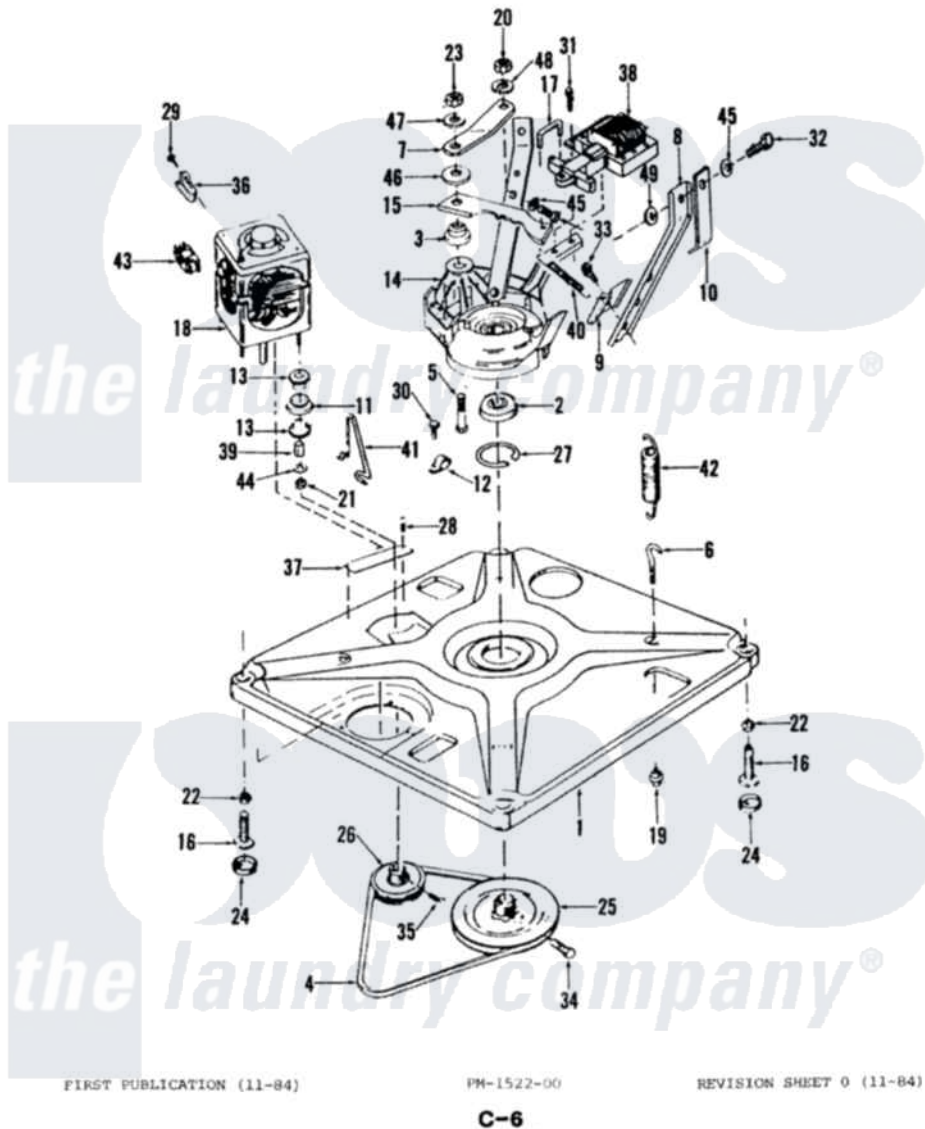

Magic Chef W18DY2 01 - BASE & DRIVE

Magic Chef [Residential Magic Chef W18DY2 Washer Parts](#) Parts Diagram 01 - BASE & DRIVE
 Click on the part number to view part

Item	Original Part Number	Replaced By	Status	Part Description
1	33-9617		Not Available	BASE/TRI-POINT
2	63-5225	21001840		Bearing
3	33-8335	33-9966		Brk Ltch Bearng
4	33-9787	35-0425		Belt
5	25-7790		Not Available	HEX HD BOLT
6	25-7365			Eye Bolt
7	33-9554		Not Available	SUPPORT BRACE
8	33-9569			Tub Brace
9	33-9391		Not Available	BRACKET
10	33-6880			Bracket
11	33-9139	LA-1040		Motor Gromme
12	25-7265		Not Available	WIRING CLAMP
13	33-9136		Not Available	BUSHING
14	33-9579			Susp Housing
15	33-4287N		Not Available	BRAKE LATCH KIT
"	33-9520		Not Available	BRAKE LATCH

16	33-1249	35-0771	Leveling Leg
17	33-7518		Link
18	33-9224N	LA-1010	Motor Kit
19	25-7362		Anchor Nut
20	25-7798		Not Available HEX NUT
21	25-0224	3400029	Nut, Adapter Plate
22	25-7032	25-7915	Hex Nut
23	25-7304		Locknut
24	34-0062	25001119	Foot And Pad Assembly
25	33-5976		Not Available DRIVE PULLEY
26	33-0410		Not Available MOTOR PULLEY
27	25-7360	25-7850	Retaining Ring
28	25-7769		Not Available SCREW
29	25-7779		Not Available SCREW
30	25-7218		Not Available SCREW
31	25-7432		Not Available SCREW
32	25-7275		Not Available SCREW
33	25-7498	25-7359	Screw
34	25-7361		Not Available SET SCREW
35	25-7117		Set Screw
36	33-9137		Not Available FOOT SLIDE
37	33-8573		Not Available PIVOT SLIDE
38	33-8291		Not Available BRAKE SOLENOID
39	25-7768		Not Available SPACER
40	33-7519		Not Available BRAKE SPRING
41	33-9140	33-9935	Pivot Spring
42	33-9553		Not Available SPRING
43	33-7195	LA-1048	Motor Switch
44	25-7047		Washer, Flat
45	25-7413		Not Available FLAT WASHER
46	33-0279		Not Available WASHER
47	25-7549		Not Available FLAT WASHER
48	25-7089		Not Available LOCKWASHER