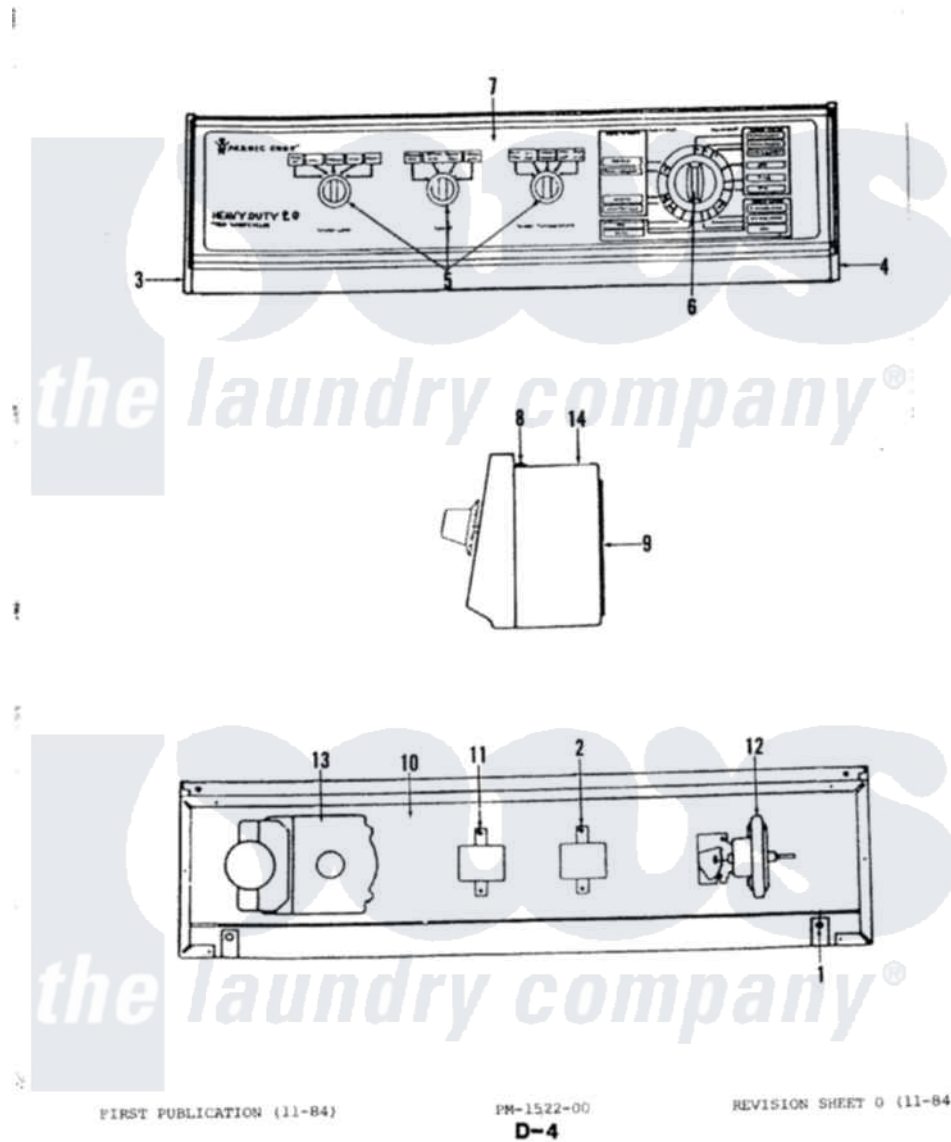

Magic Chef W18DY2 02 - CONTROL PANEL

FIRST PUBLICATION (11-84)

PM-1522-00

REVISION SHEET 0 (11-84)

D-4

Magic Chef [Residential Magic Chef W18DY2 Washer Parts](#) Parts Diagram 02 - CONTROL PANEL
 Click on the part number to view part

Item	Original Part Number	Replaced By	Status	Part Description
1	25-7461		Not Available	CLIP
3	33-6765			LH End Cap
4	33-6766			RH End Cap
5	33-9618		Not Available	SELECTOR KNOB
6	33-9703		Not Available	KNOB ASM
"	33-8437	RA43882-1		Timer
7	33-9958		Not Available	CONTROL PANEL
"	25-7496	25-7760		Screw
8	25-0205	216412		Screw, Bracket To Timer
"	25-3092	90767		Screw, 8A X 3/8 HeX Washer Head Tapping
"	25-6044			Set Screw
"	25-7649	910187		Screw
9	33-8909		Not Available	SHIELD
10	33-9367		Not Available	SHIELD
12	33-6937			Selector Switch
"	33-9732			Pressure Switch