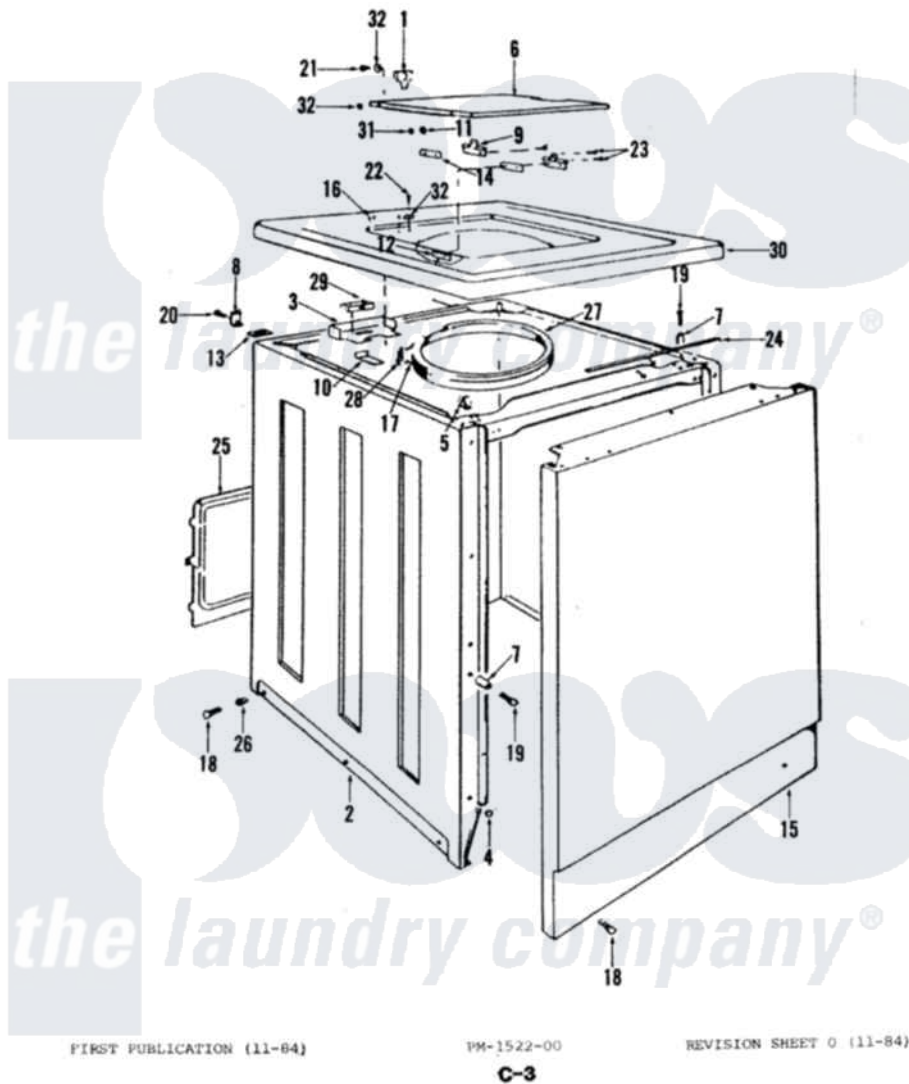

Magic Chef W18DY2 03 - EXTERIOR

Magic Chef [Residential Magic Chef W18DY2 Washer Parts](#) Parts Diagram 03 - EXTERIOR
 Click on the part number to view part

Item	Original Part Number	Replaced By	Status	Part Description
1	43-0057			Actuator, Door Switch
2	33-6068-25		Not Available	CABINET BODY
3	33-8289	12001187		Kit, Lid Switch Assembly
4	33-2653			Bumper, Cabinet
5	25-7285			Clip
6	33-7929-25		Not Available	CLOTHES DOOR
7	34-9701			Guide, Cabinet
8	33-7450	35-2846		Hinge, Cabinet Top
9	33-6956			Hinge
10	33-8828	12001187		Kit, Lid Switch Assembly
11	25-8057		Not Available	PLASTIC NUT
12	33-8058		Not Available	SPEEDNUT
13	33-0930			Pad, Top Hinge
14	33-6957			Hinge Pad
15	33-9255-25		Not Available	FRONT PANEL
16	33-2653			Bumper, Cabinet

17	33-6093		Not Available	RETAINING RING
18	25-7001	308685		Side Trim)
19	25-6109			Screw
20	25-7732	681414		Screw, 10AB X 1/2
21	25-7438			Screw
22	25-7463	7101P012-60		Screw
"	25-7458	308685		Side Trim)
23	25-7455	99002757		Screw
24	33-9948		Not Available	CUSHION STRIP
25	33-8687		Not Available	REAR SHIELD
26	33-2088		Not Available	SLEEVE
27	33-6092		Not Available	SPLASH GUARD
28	33-0767			Spring
29	33-9064	12001187		Kit, Lid Switch Assembly
30	33-9362-25		Not Available	CABINET TOP
31	25-7086	Y0308025		Washer, Stainless Steel
32	25-7436			Nylite Washer