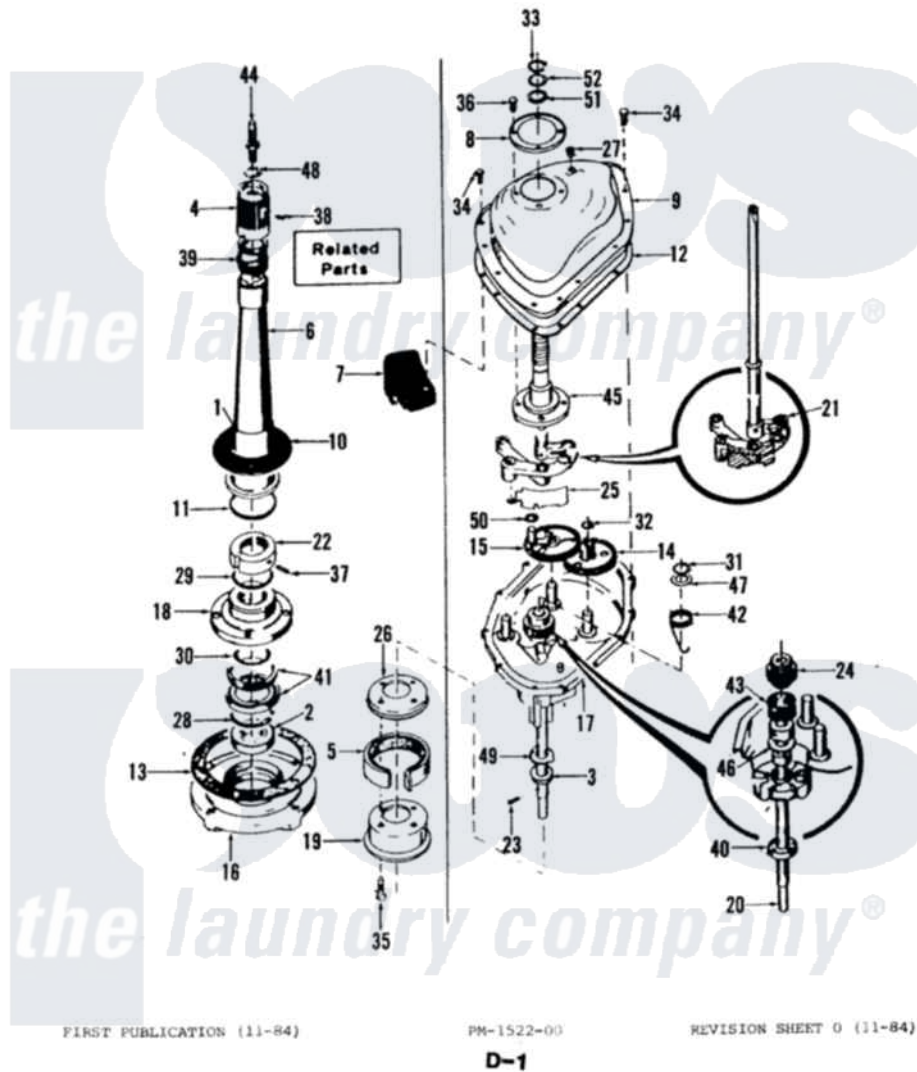

# Magic Chef W18DY2 04 - TRANSMISSION

Magic Chef [Residential Magic Chef W18DY2 Washer Parts](#) Parts Diagram 04 - TRANSMISSION  
 Click on the part number to view part

Item	Original Part Number	Replaced By	Status	Part Description
1	<a href="#">33-6790</a>			Bearing, Agitator
2	33-0260	<a href="#">35-2205</a>		Bearing, Spin
3	<a href="#">33-4944</a>			Bearing
4	33-9729		Not Available	DRIVE BLOCK ASM
5	33-4285N	<a href="#">LA-1002</a>		Transmission Housing Kit
"	33-9686	<a href="#">35-0483</a>		Band and Lning Assembly
"	LA-1000		Not Available	BRAKE KIT
6	33-4283N		Not Available	CENTERPOST KIT
"	33-9498		Not Available	CENTERPOST ASM
"	33-9023N		Not Available	CLUTCH ASM
7	33-8767	<a href="#">LA-1009</a>		Counterwei
8	<a href="#">33-7187</a>			Covr Reinforcmt
9	33-7182		Not Available	TRANSM COVER
10	<a href="#">33-9461</a>			Gasket
11	<a href="#">33-8718</a>			Gasket
12	33-9366		Not Available	COVER GASKET