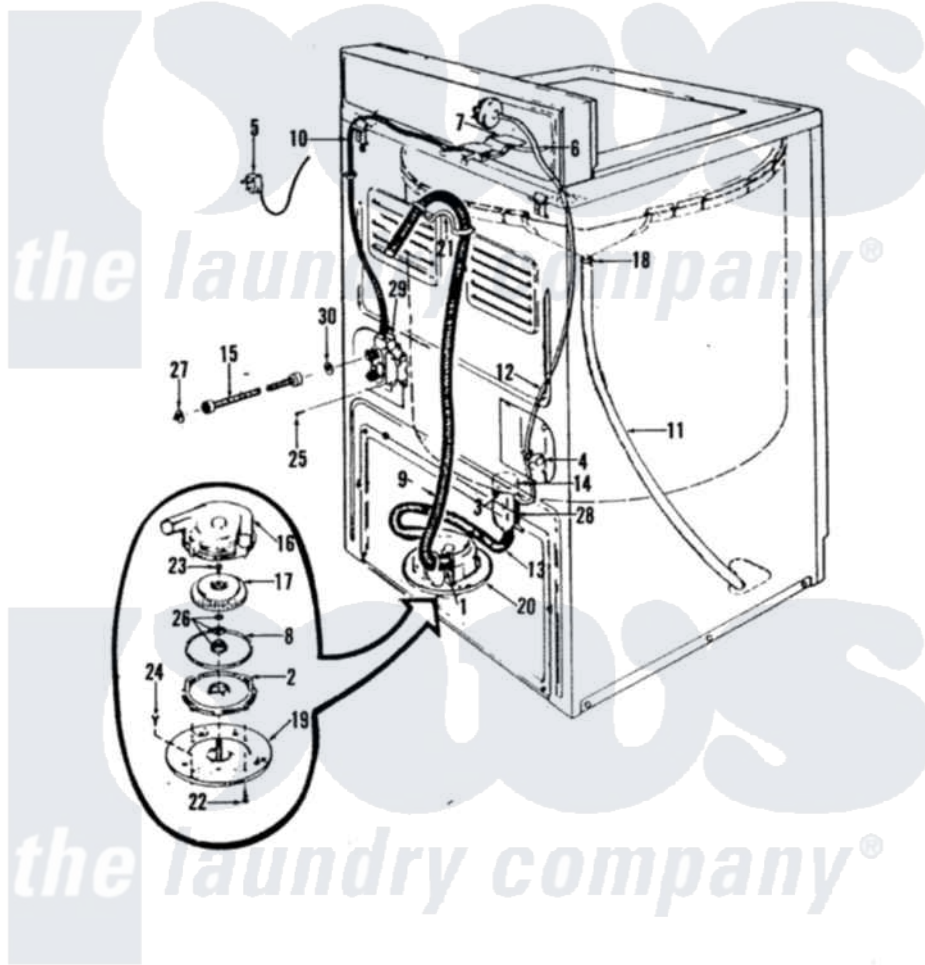

Magic Chef W18DY2 06 - WATER CARRYING

FIRST PUBLICATION (11-84)

PM-1522-00

REVISION SHEET 0 (11-84)

C-11

Magic Chef [Residential Magic Chef W18DY2 Washer Parts](#) Parts Diagram 06 - WATER CARRYING
 Click on the part number to view part

Item	Original Part Number	Replaced By	Status	Part Description
1	33-9536			Hose Adapter
2	33-6029	35-6467		Pump Assem
3	25-7003			Clamp
"	25-7797	285655		Clamp, Hose
4	33-6099			Clamp
"	25-6049	596669		Clamp, Manifold
5	33-3939		Not Available	SERVICE CORD
6	33-6038		Not Available	FLUME EXT
7	33-6686		Not Available	FLUME
8	33-6032			Gasket
9	33-9535	211704		Hose, Drain
10	33-6689		Not Available	INLET HOSE
11	33-9494		Not Available	OVERFLOW HOSE
12	33-6714		Not Available	PRES SW HOSE
13	33-6091			Hose
14	33-3633		Not Available	HOSE

15	33-7891	89503		Hose-Inlet
16	33-6030		Not Available	PUMP HOUSING
17	33-6033	35-0010		Impeller
18	33-1389		Not Available	INSULATION
19	33-6035		Not Available	PLATE & PULLEY ASSY.
20	33-6027	35-6467		Pump Assem
21	33-9537	22003814		Retainer, Drain Hose
"	33-7058		Not Available	SUB 36-1456
22	25-7405	3196164		Screw
23	25-7418	33001178		Back, Tumbler
24	25-7419		Not Available	SCREW
25	25-7101	3351614		Screw, Gearcase Cover Mounting
26	33-6360		Not Available	SEAL ASM
27	33-7313	33-4264N		Strainer And Washer Kit
28	33-7314			Sump Assembly
29	33-7044	35-2374N		Valve, Water
30	25-7048			Washer