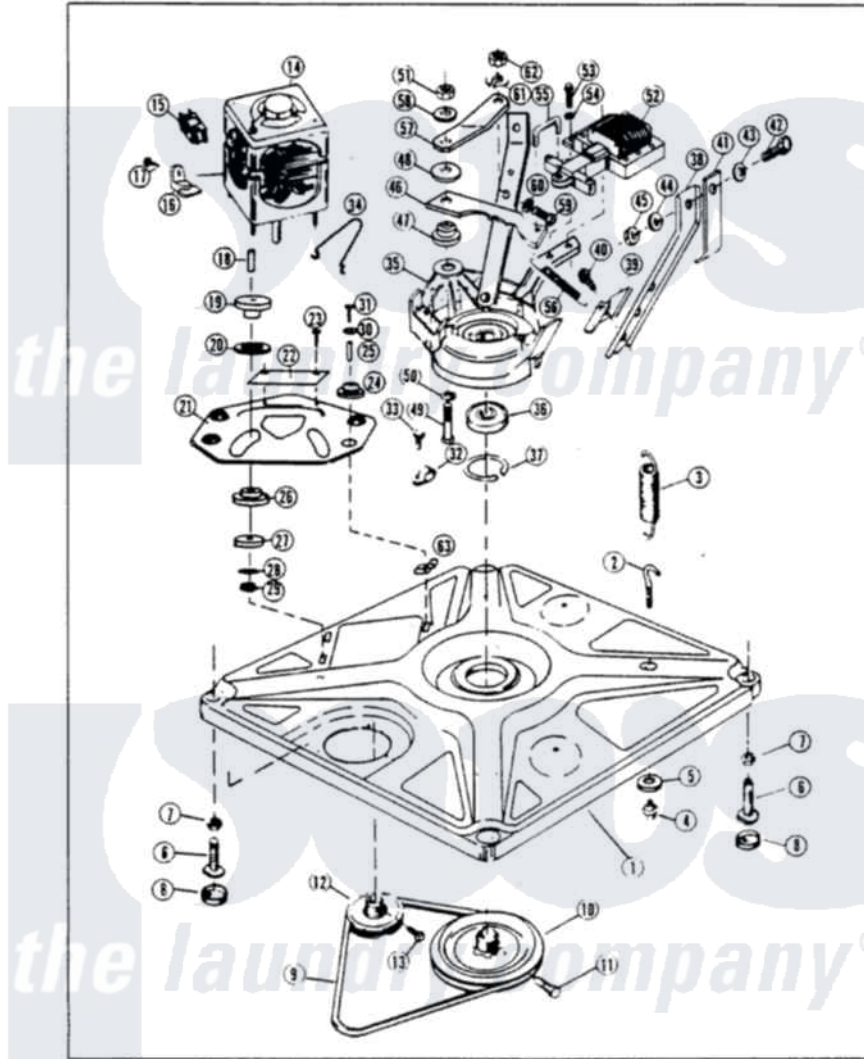

Magic Chef W18EA1 01 - BASE & DRIVE

MAGIC CHEF W18EN-1 BASE & DRIVE

Issued 4/86

E-12

Magic Chef [Residential Magic Chef W18EA1 Washer Parts](#) Parts Diagram 01 - BASE & DRIVE
 Click on the part number to view part

Item	Original Part Number	Replaced By	Status	Part Description
1	35-0058			Base Assembly
2	25-7365			Eye Bolt
3	33-9553		Not Available	SPRING
4	25-7362			Anchor Nut
5	Y00000000		Not Available	SEE NOTE WASHER (PURCHASE LOCALLY)
6	34-0061	35-0771		Leveling Leg
"	33-0679	35-0771		Leveling Leg
7	25-7032	25-7915		Hex Nut
8	34-0062	25001119		Foot And Pad Assembly
9	35-0465		Not Available	DRIVE BELT
10	33-9374		Not Available	DRIVE PULLEY
11	25-7361		Not Available	SET SCREW
12	33-9952		Not Available	MOTOR PULLEY
13	25-7117			Set Screw
14	LA-1010			Motor Kit
15	35-0260		Not Available	MOTOR SWITCH