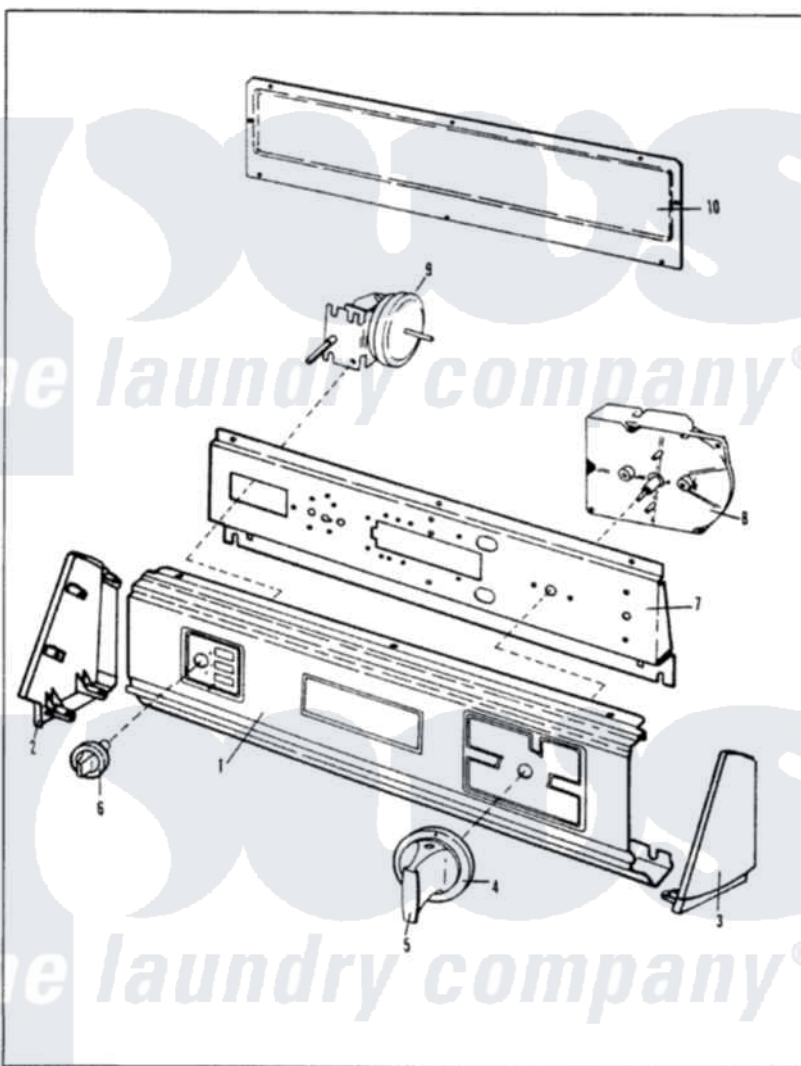

Magic Chef W18EA1 02 - CONTROL PANEL

MAGIC CHEF W18EA-1 BACKGUARD

Issued 4/86

F-8

Magic Chef [Residential Magic Chef W18EA1 Washer Parts](#) Parts Diagram 02 - CONTROL PANEL
 Click on the part number to view part

Item	Original Part Number	Replaced By	Status	Part Description
1	35-0262		Not Available	CONTROL PANEL
"	25-7793			Screw
2	53-0265			LH Endcap
3	53-0278		Not Available	TRIM, END CAP (LT)
"	53-0277		Not Available	TRIM, END CAP (RT)
"	53-0264			RH Endcap
"	25-7702			Speedclip, End Cap To Control Panel
"	25-7760			Screw
4	35-0383			Knob Assembly
5	25-6044			Set Screw
"	35-0498	12500058		Knob Ski
"	35-0149		Not Available	TIMER KNOB
6	35-0451		Not Available	SELECTOR KNOB
7	53-0365	53-1676		Shield, Control
"	25-3092	90767		Screw, 8A X 3/8 HeX Washer Head Tapping

8	35-0033		Timer
"	35-0484	Not Available	TIMER
"	35-0115		Timer Motor 1 RPM
"	25-0088	489483	Screw 10-32 X 1/2
9	25-3092	90767	Screw, 8A X 3/8 HeX Washer Head Tapping
"	35-0112	35-0782	Pressure Switch
10	25-7851		Speedclip, End Cap To Top
"	25-7697	25-2219	Screw
"	25-7592	Not Available	SCREW
"	25-7852		Speedclip, Rr Shld To End Cap
"	25-3092	90767	Screw, 8A X 3/8 HeX Washer Head Tapping
"	53-0268	21001460	Shield, Rear
"	34-9487	Not Available	PLATE, REINFORCEMENT