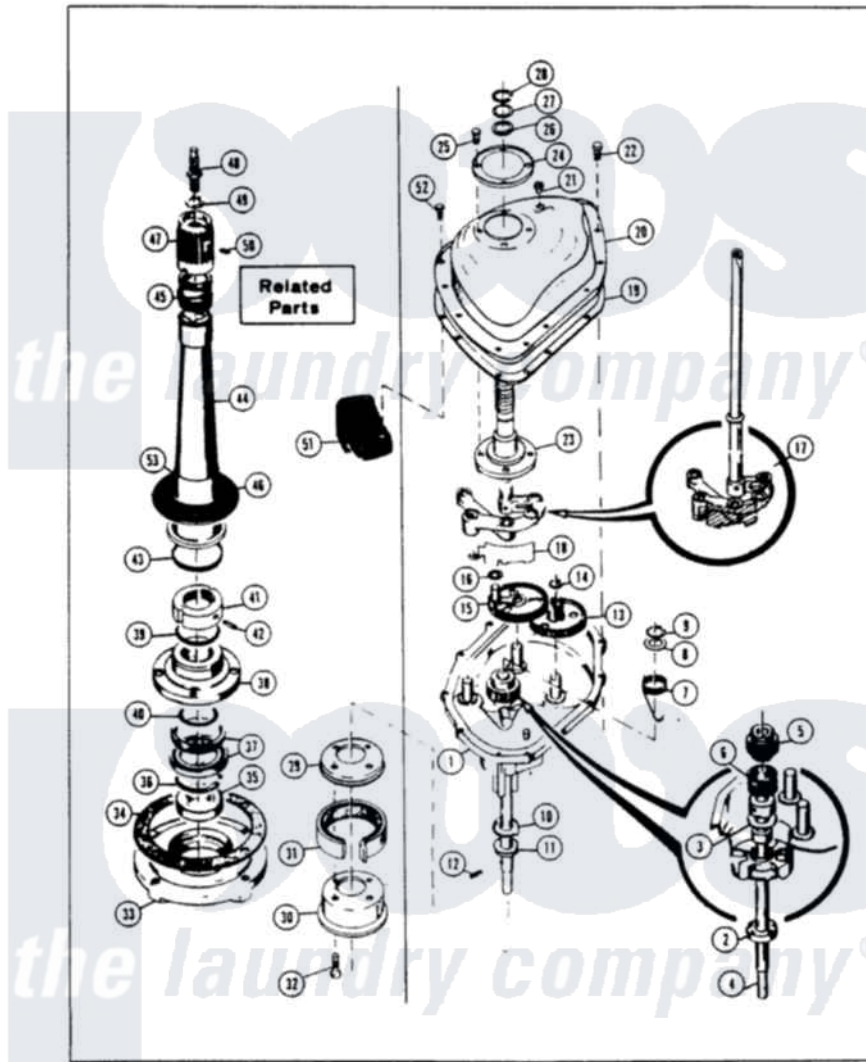

Magic Chef W18EA1 03 - TRANSMISSION

MAGIC CHEF

W18EA-1

TRANSMISSION

Issued 4/86

F-5

Magic Chef [Residential Magic Chef W18EA1 Washer Parts](#) Parts Diagram 03 - TRANSMISSION
 Click on the part number to view part

Item	Original Part Number	Replaced By	Status	Part Description
1	33-9986		Not Available	TRANSM HOUSING
2	33-9208		Not Available	SEAL
3	33-9023N		Not Available	CLUTCH ASM
"	25-7274		Not Available	WASHER, STEEL
4	33-9022		Not Available	DRIVE SHAFT
5	33-6115		Not Available	DRIVE PINION
6	33-3195		Not Available	SPRING
7	33-6463			Spring
8	25-7415		Not Available	WASHER, FLAT
9	25-7173		Not Available	25-7708
10	33-9217		Not Available	THRUST WASHER
11	33-4944			Bearing
12	25-6120		Not Available	PIN
13	33-3228	35-0547		Cluster Gear
14	25-7175	25-7933		Ring, Retaining
15	33-5910		Not Available	GEAR CRANK