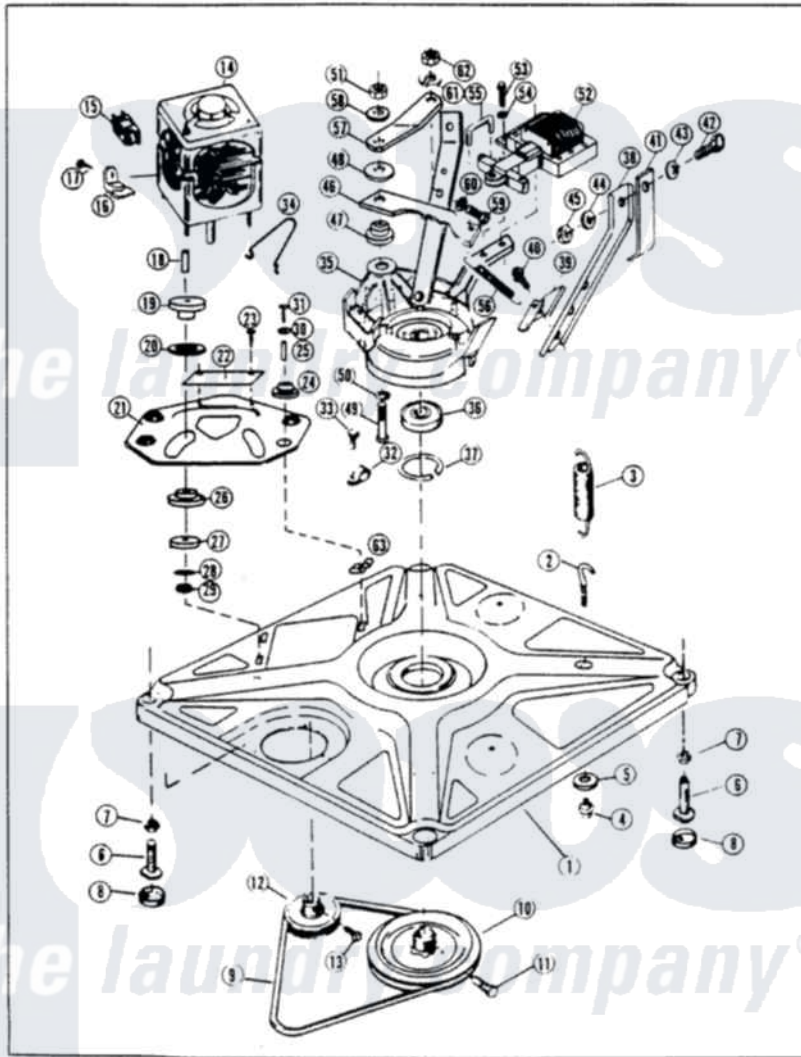

Magic Chef W18EA2 01 - BASE & DRIVE

MAGIC CHEF W18EN-2 BASE & DRIVE

Issued 4/86

F-12

Magic Chef [Residential Magic Chef W18EA2 Washer Parts](#) Parts Diagram 01 - BASE & DRIVE
 Click on the part number to view part

Item	Original Part Number	Replaced By	Status	Part Description
1	35-0058			Base Assembly
2	25-7365			Eye Bolt
3	33-9553		Not Available	SPRING
4	25-7362			Anchor Nut
5	Y00000000		Not Available	SEE NOTE WASHER (PURCHASE LOCALLY)
6	34-0061	35-0771		Leveling Leg
"	33-0679	35-0771		Leveling Leg
7	25-7032	25-7915		Hex Nut
8	34-0062	25001119		Foot And Pad Assembly
9	35-0465		Not Available	DRIVE BELT
10	33-9374		Not Available	DRIVE PULLEY
11	25-7361		Not Available	SET SCREW
12	33-9952		Not Available	MOTOR PULLEY
13	25-7117			Set Screw
14	LA-1010			Motor Kit
15	35-0259		Not Available	MOTOR SWITCH