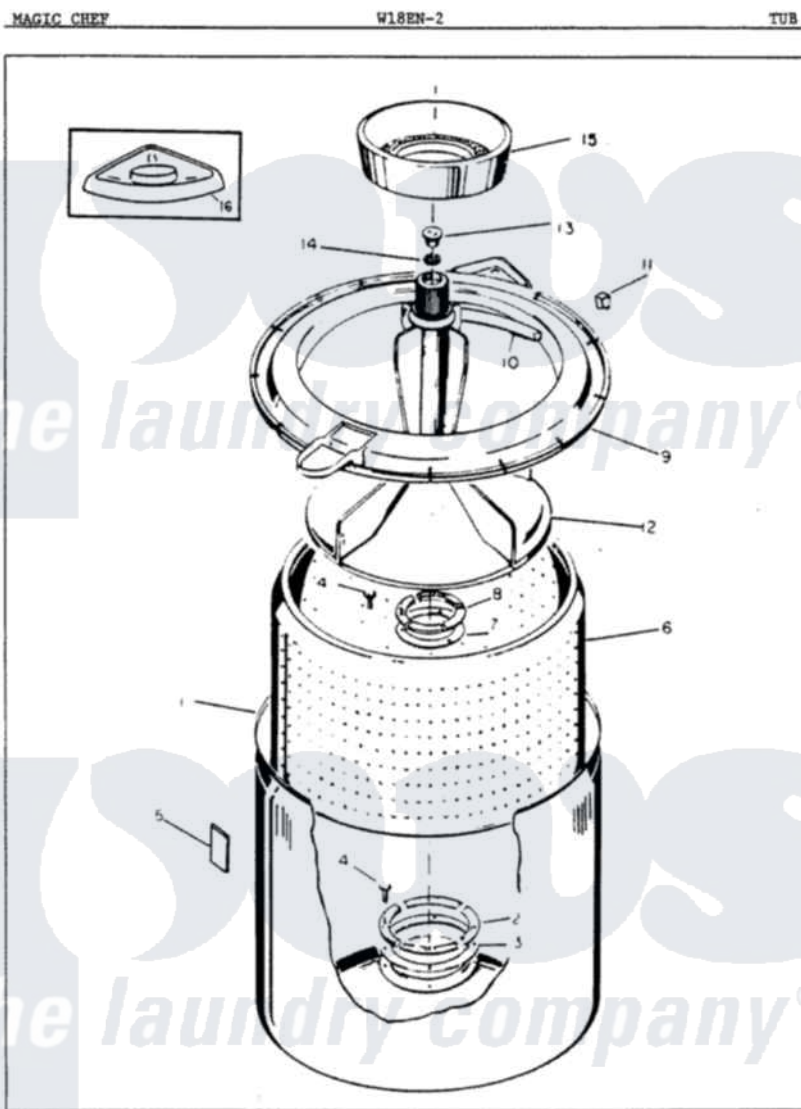

Magic Chef W18EA2 04 - TUB

Issued 4/86

G-1

Magic Chef [Residential Magic Chef W18EA2 Washer Parts](#) Parts Diagram 04 - TUB
 Click on the part number to view part

Item	Original Part Number	Replaced By	Status	Part Description
1	33-9392		Not Available	TUB ASSEMBLY
2	33-8800	33-8800K		Plate
3	33-6905			Gasket
4	25-7783	4356852		Screw
5	33-3232	35-0538		Pad
6	33-9566	33-9500N		Basket Kit
"	35-0004		Not Available	BASKET ASM
7	33-8959			Gasket
"	33-6902			Gasket
8	33-8799		Not Available	REINF PLATE
9	35-0537	35-0993		Tub Top
10	33-3055			Gasket
11	25-7748			Clip
12	35-0049		Not Available	AGITATOR
13	33-6241			Cap
14	25-7330			Rubber Washer