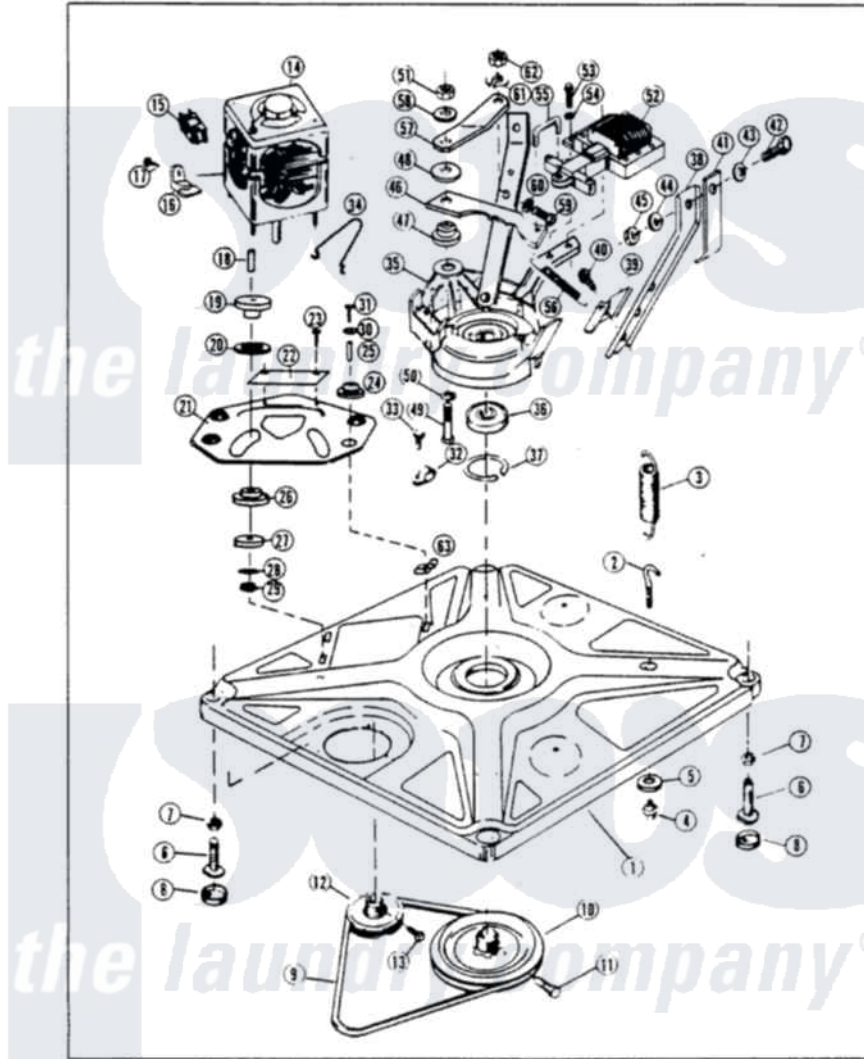

Magic Chef W18EN1 01 - BASE & DRIVE

MAGIC CHEF W18EN-1 BASE & DRIVE

Issued 4/86

E-12

Magic Chef [Residential Magic Chef W18EN1 Washer Parts](#) Parts Diagram 01 - BASE & DRIVE
 Click on the part number to view part

Item	Original Part Number	Replaced By	Status	Part Description
1	35-0058			Base Assembly
2	25-7365			Eye Bolt
3	33-9553		Not Available	SPRING
4	25-7362			Anchor Nut
5	Y00000000		Not Available	SEE NOTE WASHER (PURCHASE LOCALLY)
6	34-0061	35-0771		Leveling Leg
"	33-0679	35-0771		Leveling Leg
7	25-7032	25-7915		Hex Nut
8	34-0062	25001119		Foot And Pad Assembly
9	35-0465		Not Available	DRIVE BELT
10	33-9374		Not Available	DRIVE PULLEY
11	25-7361		Not Available	SET SCREW
12	33-9952		Not Available	MOTOR PULLEY
13	25-7117			Set Screw
14	LA-1010			Motor Kit
15	35-0260		Not Available	MOTOR SWITCH