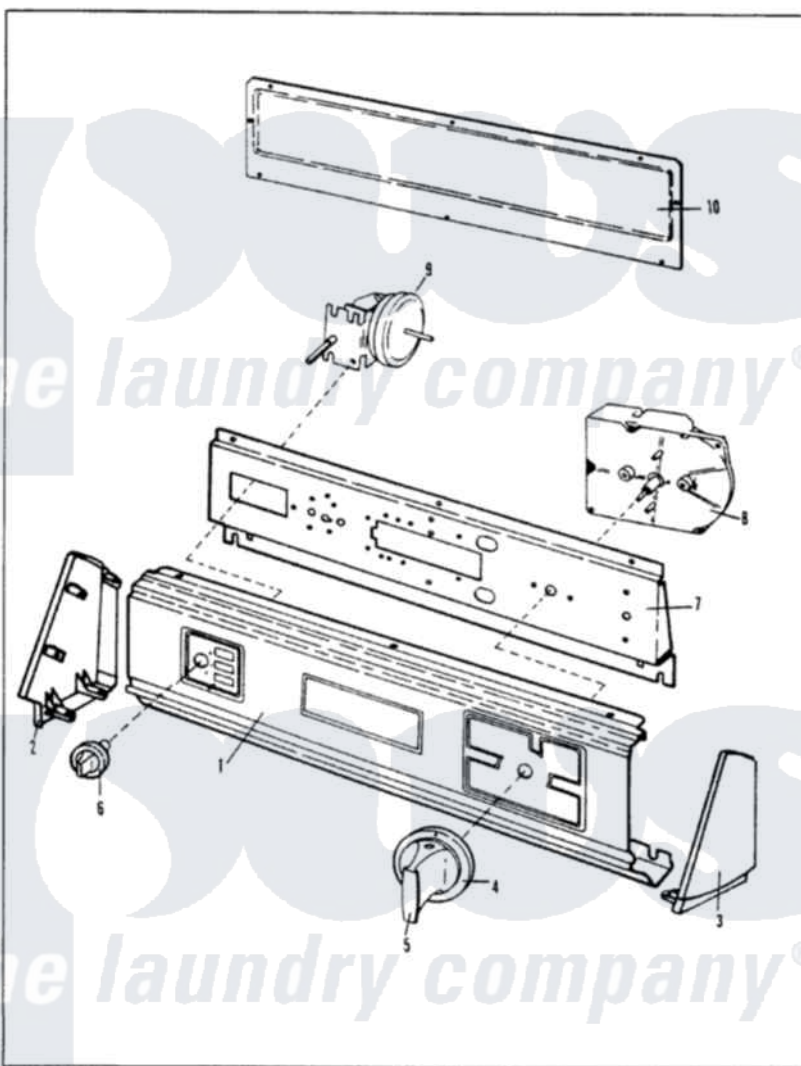

Magic Chef W18EN1 02 - CONTROL PANEL

MAGIC CHEF W18EN-1 BACKGUARD

Issued 4/86

F-8

Magic Chef [Residential Magic Chef W18EN1 Washer Parts](#) Parts Diagram 02 - CONTROL PANEL
 Click on the part number to view part

Item	Original Part Number	Replaced By	Status	Part Description
1	35-0262		Not Available	CONTROL PANEL
"	25-7793			Screw
2	53-0265			LH Endcap
3	53-0278		Not Available	TRIM, END CAP (LT)
"	53-0277		Not Available	TRIM, END CAP (RT)
"	53-0264			RH Endcap
"	25-7702			Speedclip, End Cap To Control Panel
"	25-7760			Screw
4	35-0383			Knob Assembly
5	25-6044			Set Screw
"	35-0498	12500058		Knob Ski
"	35-0149		Not Available	TIMER KNOB
6	35-0451		Not Available	SELECTOR KNOB
7	53-0365	53-1676		Shield, Control
"	25-3092	90767		Screw, 8A X 3/8 HeX Washer Head Tapping

8	35-0033		Timer
"	35-0484	Not Available	TIMER
"	35-0115		Timer Motor 1 RPM
"	25-0088	489483	Screw 10-32 X 1/2
9	25-3092	90767	Screw, 8A X 3/8 HeX Washer Head Tapping
"	35-0112	35-0782	Pressure Switch
10	25-7851		Speedclip, End Cap To Top
"	25-7697	25-2219	Screw
"	25-7592	Not Available	SCREW
"	25-7852		Speedclip, Rr Shld To End Cap
"	25-3092	90767	Screw, 8A X 3/8 HeX Washer Head Tapping
"	53-0268	21001460	Shield, Rear
"	34-9487	Not Available	PLATE, REINFORCEMENT