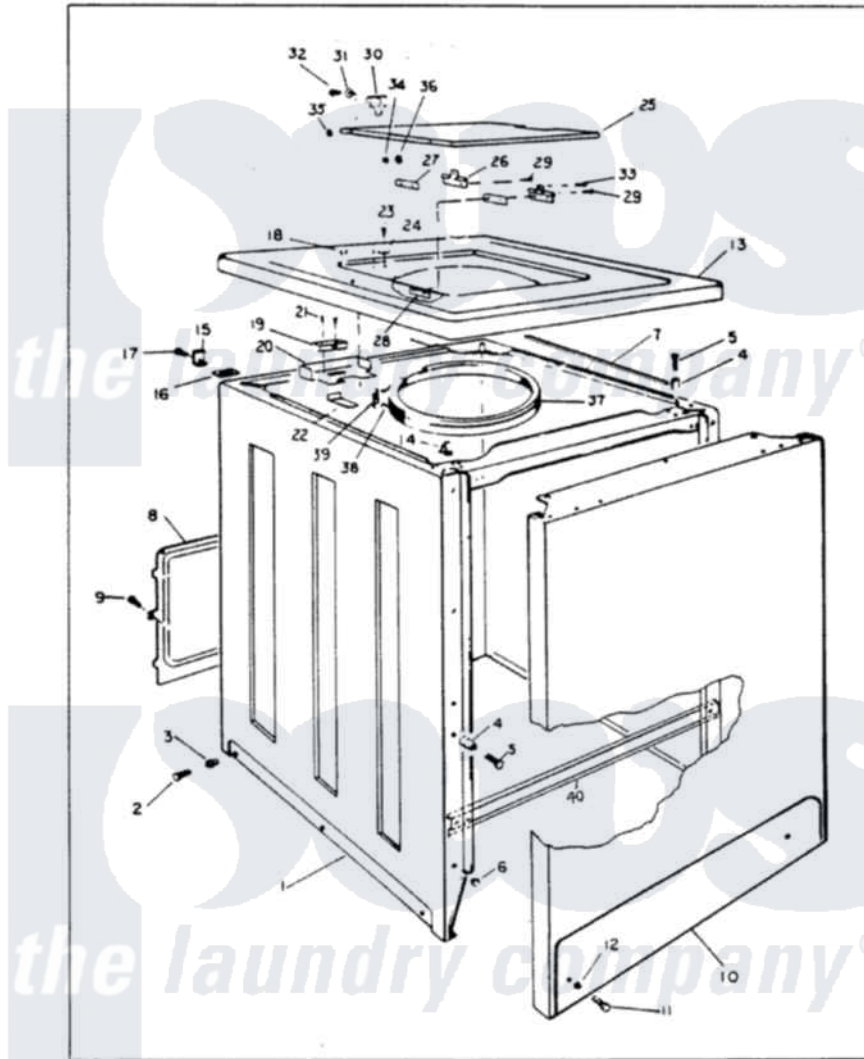

# Magic Chef W18EN1 03 - EXTERIOR

MAGIC CHEF W18EN-1 EXTERIOR

Issued 4/86

E-10

Magic Chef [Residential Magic Chef W18EN1 Washer Parts](#) Parts Diagram 03 - EXTERIOR  
 Click on the part number to view part

Item	Original Part Number	Replaced By	Status	Part Description
1	35-0061		Not Available	CABINET BODY
2	25-7001	<a href="#">308685</a>		Side Trim )
3	33-2088		Not Available	SLEEVE
"	25-7458	<a href="#">308685</a>		Side Trim )
4	<a href="#">34-9701</a>			Guide, Cabinet
5	<a href="#">25-6109</a>			Screw
6	<a href="#">33-2653</a>			Bumper, Cabinet
7	33-9948		Not Available	CUSHION STRIP
8	33-8687		Not Available	REAR SHIELD
9	Y00000000		Not Available	SEE NOTE SCREW (PURCHASE LOCALLY)
10	35-0056		Not Available	FRONT PANEL
11	25-7001	<a href="#">308685</a>		Side Trim )
12	Y00000000		Not Available	SEE NOTE WASHER (PURCHASE LOCALLY)
13	35-0103		Not Available	TOP PANEL
14	<a href="#">25-7285</a>			Clip