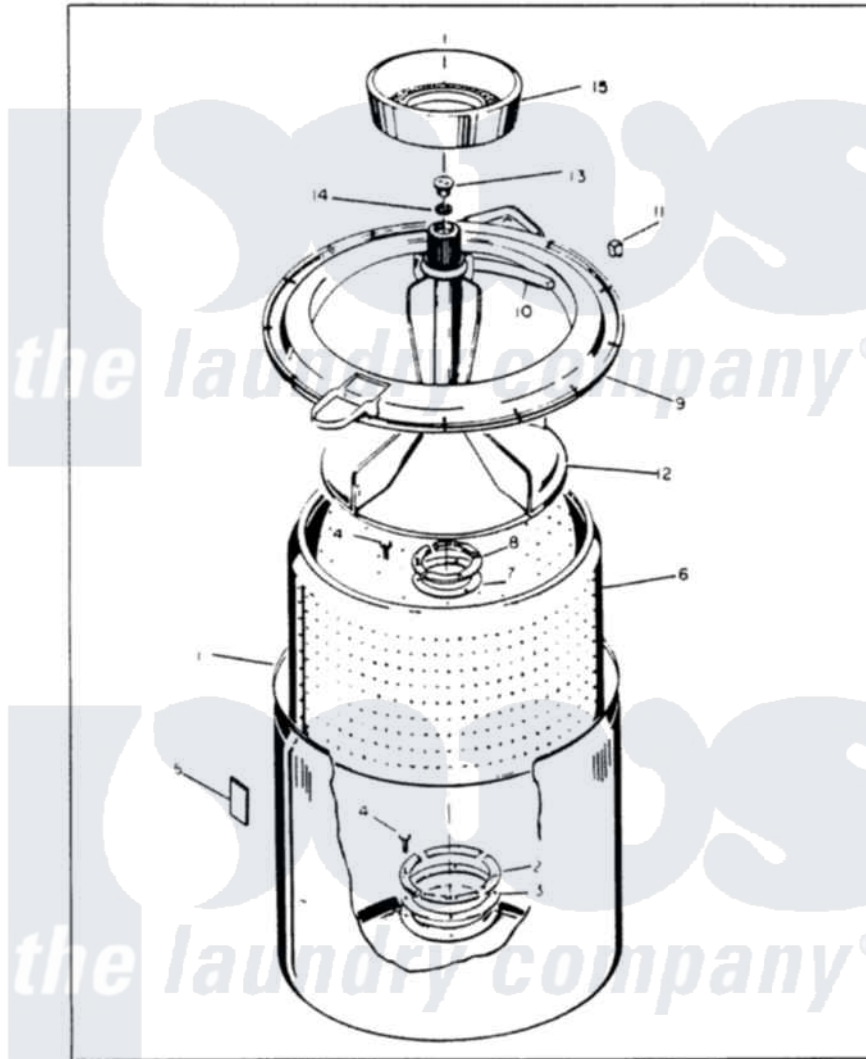

Magic Chef W18EN1 05 - TUB

MAGIC CHEF W18EN-1 TUB

Issued 4/86

F-1

Magic Chef [Residential Magic Chef W18EN1 Washer Parts](#) Parts Diagram 05 - TUB
 Click on the part number to view part

Item	Original Part Number	Replaced By	Status	Part Description
1	33-9392		Not Available	TUB ASSEMBLY
2	33-8800	33-8800K		Plate
3	33-6905			Gasket
4	25-7783	4356852		Screw
5	33-3232	35-0538		Pad
6	33-9566	33-9500N		Basket Kit
"	35-0004		Not Available	BASKET ASM
7	33-8959			Gasket
"	33-6902			Gasket
8	33-8799		Not Available	REINF PLATE
9	35-0537	35-0993		Tub Top
10	33-3055			Gasket
11	25-7748			Clip
12	35-0049		Not Available	AGITATOR
13	33-6241			Cap
14	25-7330			Rubber Washer