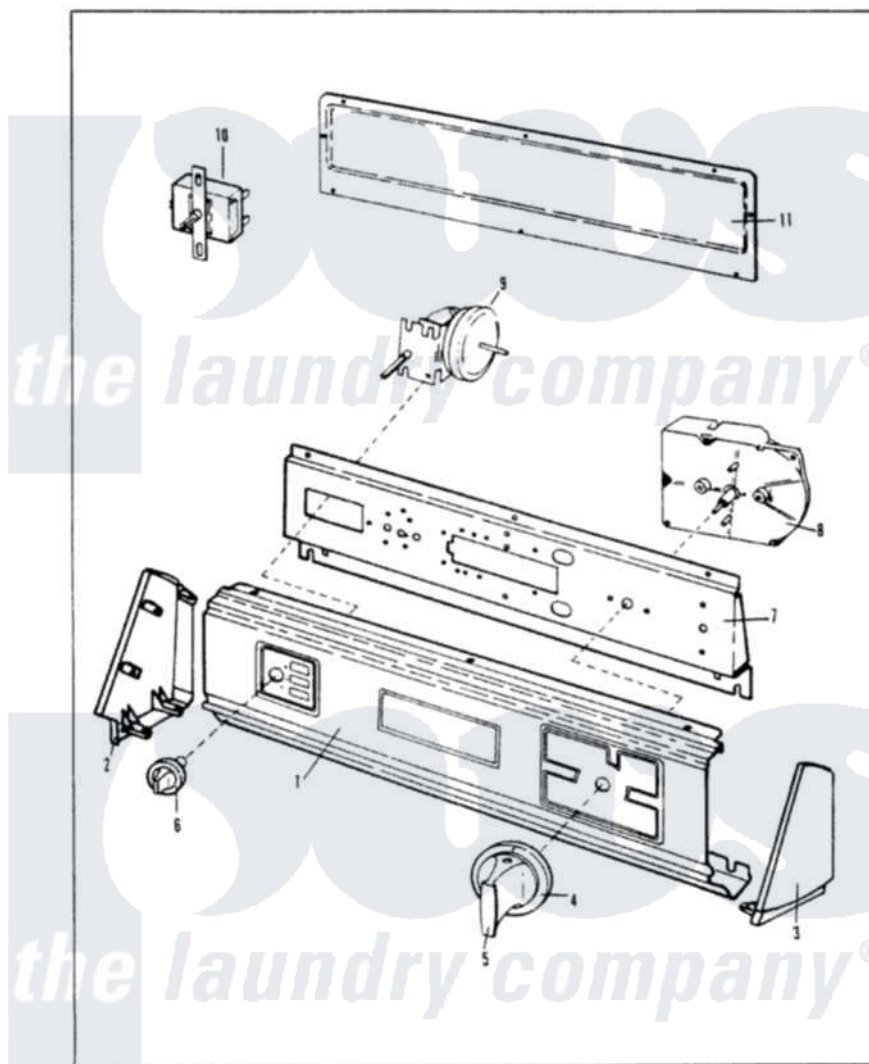

Magic Chef W18EN2 02 - CONTROL PANEL

MAGIC CHEF W18EN-2 BACKGUARD

Issued 4/86

G-8

Magic Chef [Residential Magic Chef W18EN2 Washer Parts](#) Parts Diagram 02 - CONTROL PANEL
 Click on the part number to view part

Item	Original Part Number	Replaced By	Status	Part Description
1	35-0263		Not Available	CONTROL PANEL
"	25-7793			Screw
2	53-0265			LH Endcap
3	53-0278		Not Available	TRIM, END CAP (LT)
"	53-0277		Not Available	TRIM, END CAP (RT)
"	25-7760			Screw
"	53-0264			RH Endcap
"	25-7702			Speedclip, End Cap To Control Panel
4	35-0318		Not Available	HUB/SKIRT ASM
5	25-6044			Set Screw
"	35-0498	12500058		Knob Ski
"	35-0149		Not Available	TIMER KNOB
6	35-0452		Not Available	SELECTOR KNOB
7	53-0365	53-1676		Shield, Control
"	25-3092	90767		Screw, 8A X 3/8 HeX Washer Head Tapping

8	33-9803		Timer
"	35-0491		Timer
"	35-0117		Timer Motor 1/2rpm
"	25-0088	489483	Screw 10-32 X 1/2
9	25-3092	90767	Screw, 8A X 3/8 HeX Washer Head Tapping
"	35-0112	35-0782	Pressure Switch
10	25-3092	90767	Screw, 8A X 3/8 HeX Washer Head Tapping
"	35-0119		Rotary Switch
11	25-7851		Speedclip, End Cap To Top
"	25-7852		Speedclip, Rr Shld To End Cap
"	25-7697	25-2219	Screw
"	25-7592	Not Available	SCREW
"	25-3092	90767	Screw, 8A X 3/8 HeX Washer Head Tapping
"	53-0268	21001460	Shield, Rear
"	34-9487	Not Available	PLATE, REINFORCEMENT