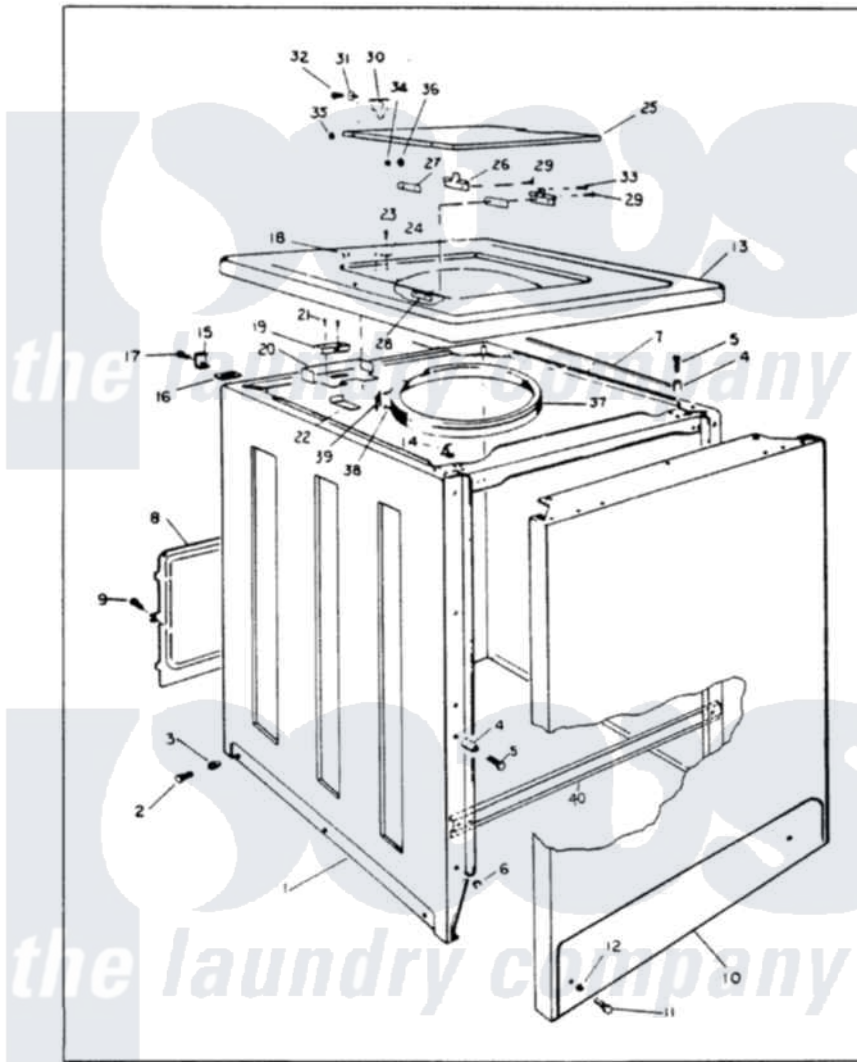

Magic Chef W18EN2 03 - EXTERIOR

MAGIC CHEF W18EN-2 EXTERIOR

Issued 4/86

F-10

Magic Chef [Residential Magic Chef W18EN2 Washer Parts](#) Parts Diagram 03 - EXTERIOR
 Click on the part number to view part

Item	Original Part Number	Replaced By	Status	Part Description
1	35-0061		Not Available	CABINET BODY
2	25-7001	308685		Side Trim)
3	33-2088		Not Available	SLEEVE
"	25-7458	308685		Side Trim)
4	34-9701			Guide, Cabinet
5	25-6109			Screw
6	33-2653			Bumper, Cabinet
7	33-9948		Not Available	CUSHION STRIP
8	33-8687		Not Available	REAR SHIELD
9	Y00000000		Not Available	SEE NOTE SCREW (PURCHASE LOCALLY)
10	35-0056		Not Available	FRONT PANEL
11	25-7001	308685		Side Trim)
12	Y00000000		Not Available	SEE NOTE WASHER (PURCHASE LOCALLY)
13	35-0065		Not Available	TOP PANEL
14	25-7285			Clip

15	33-7450	35-2846	Hinge, Cabinet Top
16	33-0930		Pad, Top Hinge
17	25-7732	681414	Screw, 10AB X 1/2
18	33-2653		Bumper, Cabinet
19	33-9064	12001187	Kit, Lid Switch Assembly
20	33-8289	12001187	Kit, Lid Switch Assembly
21	Y00000000		Not Available SEE NOTE SCREW (PURCHASE LOCALLY)
22	33-8828	12001187	Kit, Lid Switch Assembly
23	25-7463	7101P012-60	Screw
24	25-7436		Nylite Washer
25	33-7929	35-2103	Clother Door
26	33-6956		Hinge
27	33-6957		Hinge Pad
28	33-8058		Not Available SPEEDNUT
29	25-7455	99002757	Screw
30	43-0057		Actuator, Door Switch
31	25-7436		Nylite Washer
32	25-7438		Screw
33	25-7455	99002757	Screw
34	25-7086	Y0308025	Washer, Stainless Steel
35	25-7436		Nylite Washer
36	25-8057		Not Available PLASTIC NUT
37	33-9399		Not Available SPLASH GUARD
38	33-6093		Not Available RETAINING RING
39	33-0767		Spring
40	35-0445		Not Available CABT BRACE
"	33-2653		Bumper, Cabinet
"	25-7752	3196169	Screw, Element