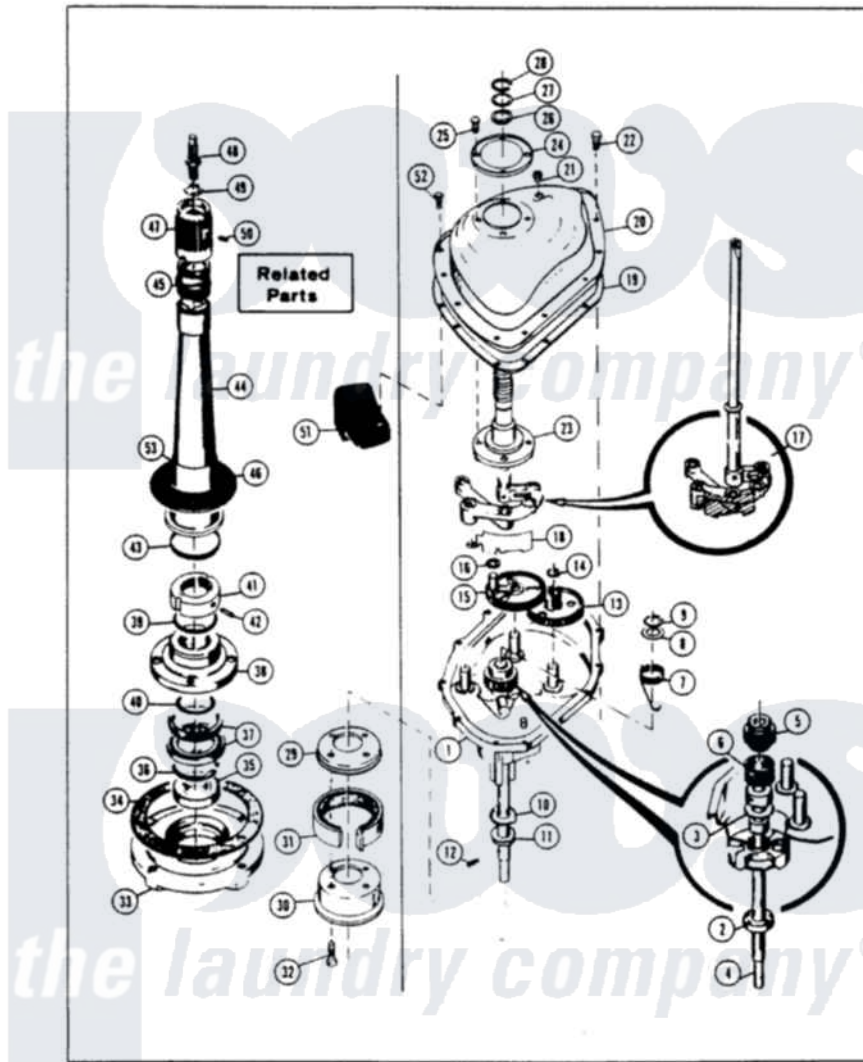

# Magic Chef W18EN2 04 - TRANSMISSION

MAGIC CHEF W18EN-2 TRANSMISSION

Issued 4/86

G-5

Magic Chef Residential Magic Chef W18EN2 Washer Parts Diagram 04 - TRANSMISSION  
 Click on the part number to view part

Item	Original Part Number	Replaced By	Status	Part Description
1	33-9986		Not Available	TRANSM HOUSING
2	33-9208		Not Available	SEAL
3	33-9023N		Not Available	CLUTCH ASM
"	25-7274		Not Available	WASHER, STEEL
4	33-9022		Not Available	DRIVE SHAFT
5	33-6115		Not Available	DRIVE PINION
6	33-3195		Not Available	SPRING
7	<a href="#">33-6463</a>			Spring
8	25-7415		Not Available	WASHER, FLAT
9	25-7173		Not Available	25-7708
10	33-9217		Not Available	THRUST WASHER
11	<a href="#">33-4944</a>			Bearing
12	25-6120		Not Available	PIN
13	33-3228	<a href="#">35-0547</a>		Cluster Gear
14	25-7175	<a href="#">25-7933</a>		Ring, Retaining
15	33-5910		Not Available	GEAR CRANK