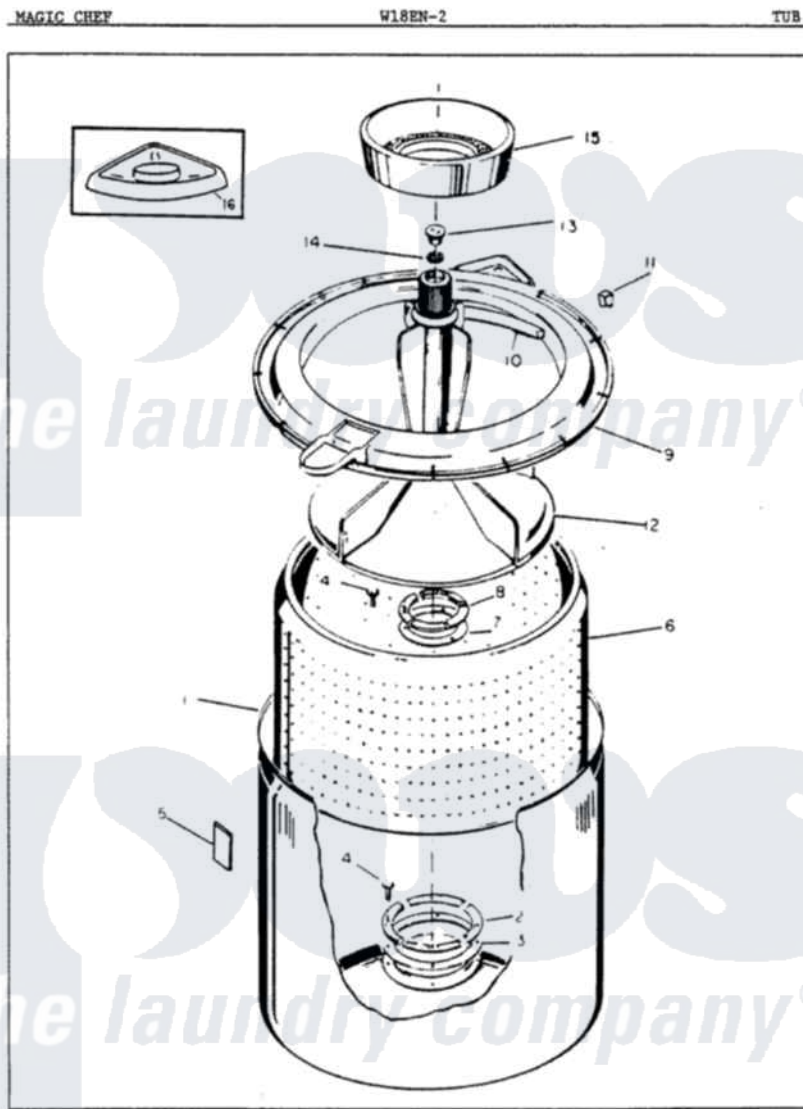

Magic Chef W18EN2 05 - TUB

Issued 4/86

G-1

Magic Chef [Residential Magic Chef W18EN2 Washer Parts](#) Parts Diagram 05 - TUB
 Click on the part number to view part

Item	Original Part Number	Replaced By	Status	Part Description
1	33-9392		Not Available	TUB ASSEMBLY
2	33-8800	33-8800K		Plate
3	33-6905			Gasket
4	25-7783	4356852		Screw
5	33-3232	35-0538		Pad
6	33-9566	33-9500N		Basket Kit
"	35-0004		Not Available	BASKET ASM
7	33-8959			Gasket
"	33-6902			Gasket
8	33-8799		Not Available	REINF PLATE
9	35-0537	35-0993		Tub Top
10	33-3055			Gasket
11	25-7748			Clip
12	35-0049		Not Available	AGITATOR
13	33-6241			Cap
14	25-7330			Rubber Washer