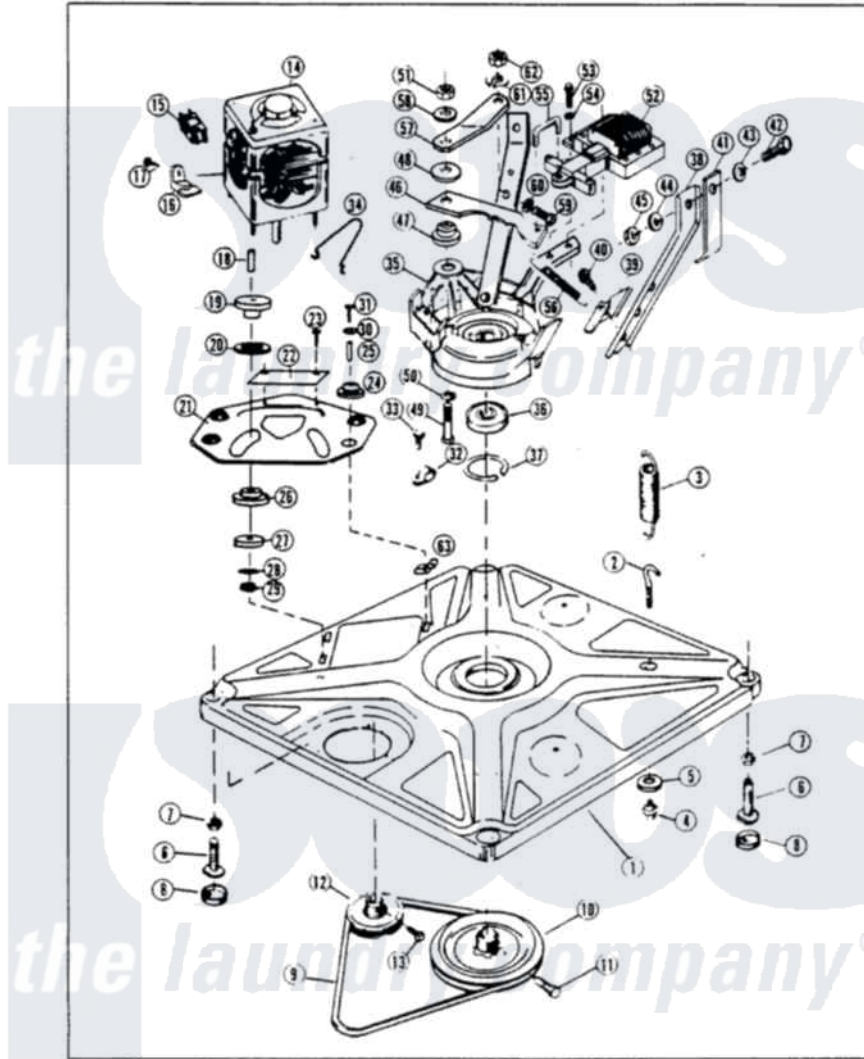

Magic Chef W18EY1 01 - BASE & DRIVE

MAGIC CHEF W18EY1-1 BASE & DRIVE

Issued 4/86

E-12

Magic Chef [Residential Magic Chef W18EY1 Washer Parts](#) Parts Diagram 01 - BASE & DRIVE
 Click on the part number to view part

Item	Original Part Number	Replaced By	Status	Part Description
1	35-0058			Base Assembly
2	25-7365			Eye Bolt
3	33-9553		Not Available	SPRING
4	25-7362			Anchor Nut
5	Y00000000		Not Available	SEE NOTE WASHER (PURCHASE LOCALLY)
6	34-0061	35-0771		Leveling Leg
"	33-0679	35-0771		Leveling Leg
7	25-7032	25-7915		Hex Nut
8	34-0062	25001119		Foot And Pad Assembly
9	35-0465		Not Available	DRIVE BELT
10	33-9374		Not Available	DRIVE PULLEY
11	25-7361		Not Available	SET SCREW
12	33-9952		Not Available	MOTOR PULLEY
13	25-7117			Set Screw
14	LA-1010			Motor Kit
15	35-0260		Not Available	MOTOR SWITCH