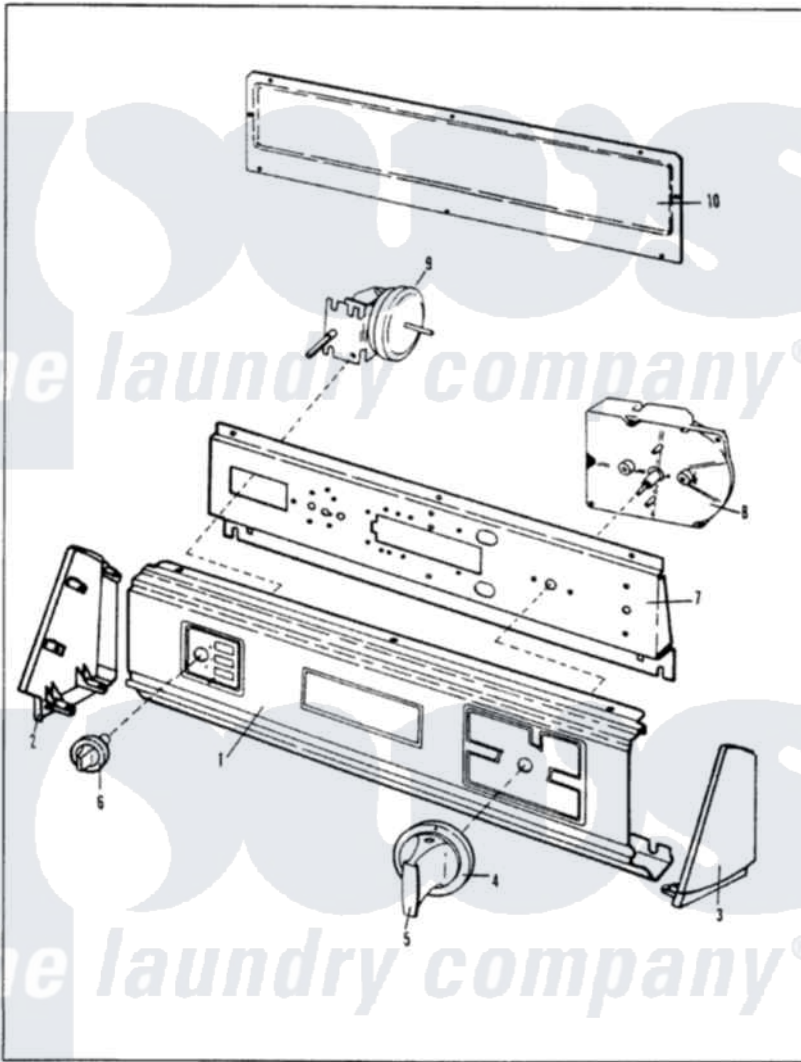

Magic Chef W18EY1 02 - CONTROL PANEL

MAGIC CHEF W18EY1-1 BACKGUARD

Issued 4/86

F-8

Magic Chef [Residential Magic Chef W18EY1 Washer Parts](#) Parts Diagram 02 - CONTROL PANEL
 Click on the part number to view part

Item	Original Part Number	Replaced By	Status	Part Description
1	35-0262		Not Available	CONTROL PANEL
"	25-7793			Screw
2	53-0265			LH Endcap
3	53-0278		Not Available	TRIM, END CAP (LT)
"	53-0277		Not Available	TRIM, END CAP (RT)
"	53-0264			RH Endcap
"	25-7702			Speedclip, End Cap To Control Panel
"	25-7760			Screw
4	35-0383			Knob Assembly
5	25-6044			Set Screw
"	35-0498	12500058		Knob Ski
"	35-0149		Not Available	TIMER KNOB
6	35-0451		Not Available	SELECTOR KNOB
7	53-0365	53-1676		Shield, Control
"	25-3092	90767		Screw, 8A X 3/8 HeX Washer Head Tapping

8	35-0033		Timer
"	35-0484	Not Available	TIMER
"	35-0115		Timer Motor 1 RPM
"	25-0088	489483	Screw 10-32 X 1/2
9	25-3092	90767	Screw, 8A X 3/8 HeX Washer Head Tapping
"	35-0112	35-0782	Pressure Switch
10	25-7851		Speedclip, End Cap To Top
"	25-7697	25-2219	Screw
"	25-7592	Not Available	SCREW
"	25-7852		Speedclip, Rr Shld To End Cap
"	25-3092	90767	Screw, 8A X 3/8 HeX Washer Head Tapping
"	53-0268	21001460	Shield, Rear
"	34-9487	Not Available	PLATE, REINFORCEMENT