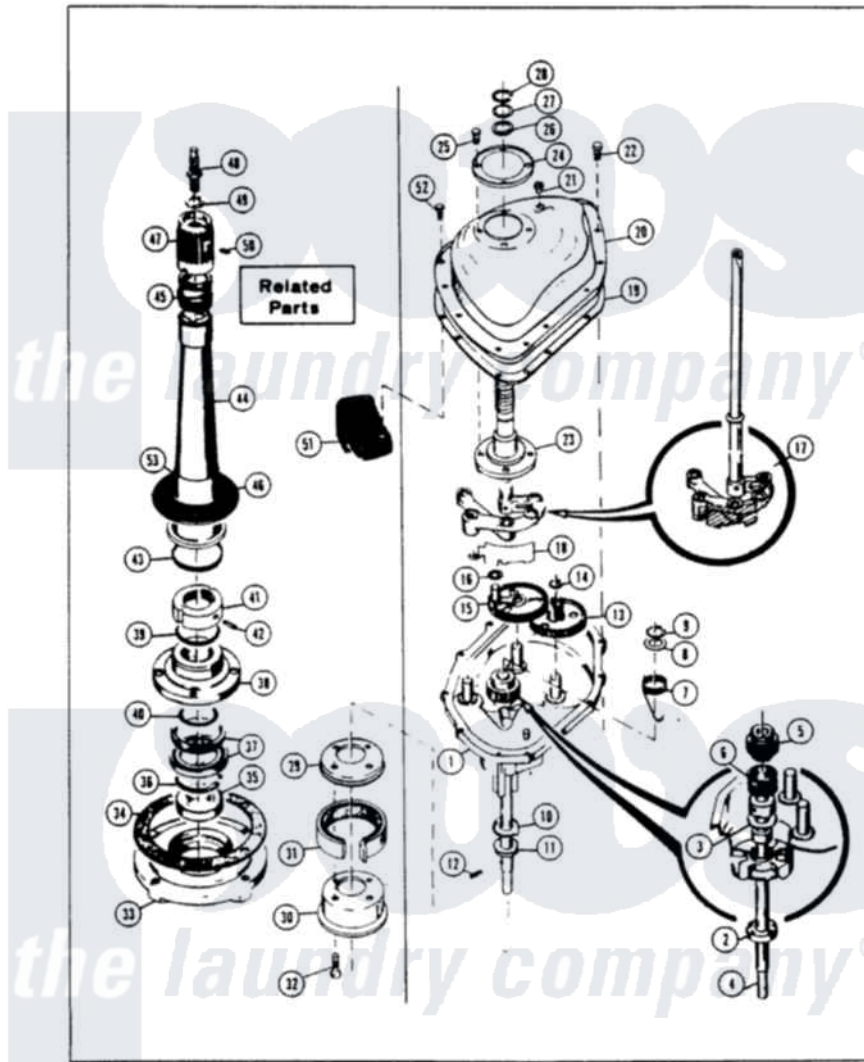

# Magic Chef W18EY1 03 - TRANSMISSION

MAGIC CHEF

W18EY-1

TRANSMISSION

Issued 4/86

F-5

Magic Chef Residential Magic Chef W18EY1 Washer Parts Diagram 03 - TRANSMISSION  
 Click on the part number to view part

Item	Original Part Number	Replaced By	Status	Part Description
1	33-9986		Not Available	TRANSM HOUSING
2	33-9208		Not Available	SEAL
3	33-9023N		Not Available	CLUTCH ASM
"	25-7274		Not Available	WASHER, STEEL
4	33-9022		Not Available	DRIVE SHAFT
5	33-6115		Not Available	DRIVE PINION
6	33-3195		Not Available	SPRING
7	<a href="#">33-6463</a>			Spring
8	25-7415		Not Available	WASHER, FLAT
9	25-7173		Not Available	25-7708
10	33-9217		Not Available	THRUST WASHER
11	<a href="#">33-4944</a>			Bearing
12	25-6120		Not Available	PIN
13	33-3228	<a href="#">35-0547</a>		Cluster Gear
14	25-7175	<a href="#">25-7933</a>		Ring, Retaining
15	33-5910		Not Available	GEAR CRANK