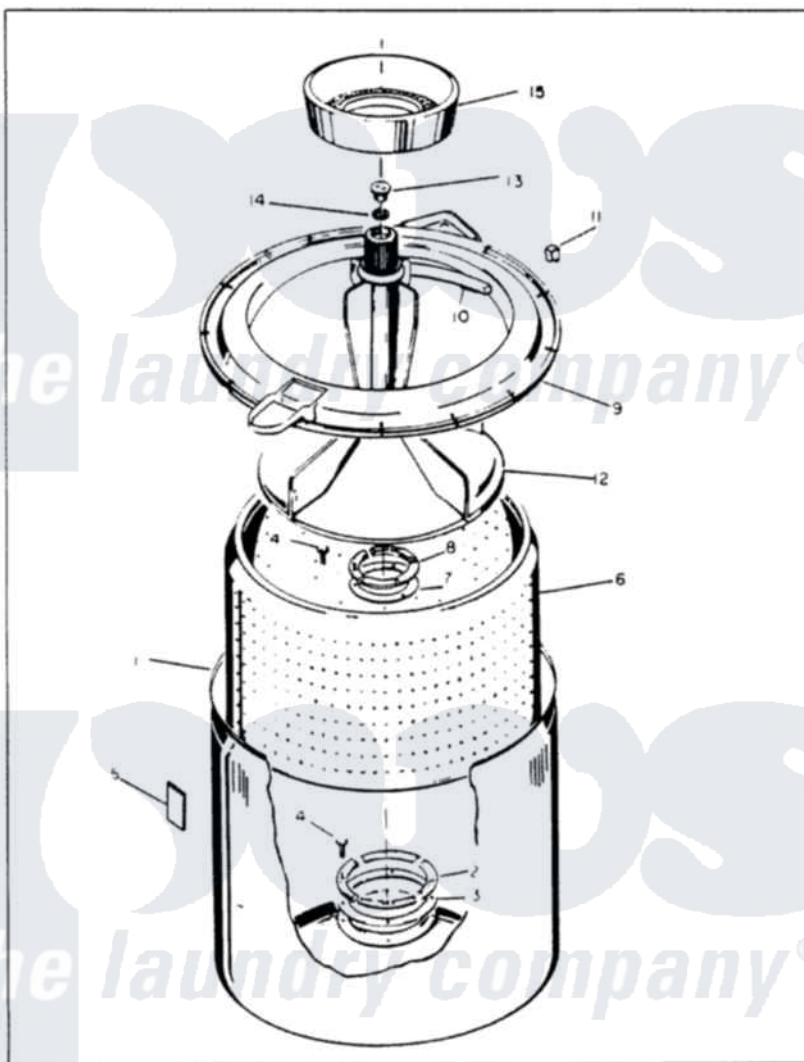

Magic Chef W18EY1 04 - TUB

MAGIC CHEF

W18EN-1

TUB

Issued 4/86

F-1

Magic Chef [Residential Magic Chef W18EY1 Washer Parts](#) Parts Diagram 04 - TUB

[Click on the part number to view part](#)

Item	Original Part Number	Replaced By	Status	Part Description
1	33-9392		Not Available	TUB ASSEMBLY
2	33-8800	33-8800K		Plate
3	33-6905			Gasket
4	25-7783	4356852		Screw
5	33-3232	35-0538		Pad
6	33-9566	33-9500N		Basket Kit
"	35-0004		Not Available	BASKET ASM
7	33-8959			Gasket
"	33-6902			Gasket
8	33-8799		Not Available	REINF PLATE
9	35-0537	35-0993		Tub Top
10	33-3055			Gasket
11	25-7748			Clip
12	35-0049		Not Available	AGITATOR
13	33-6241			Cap
14	25-7330			Rubber Washer