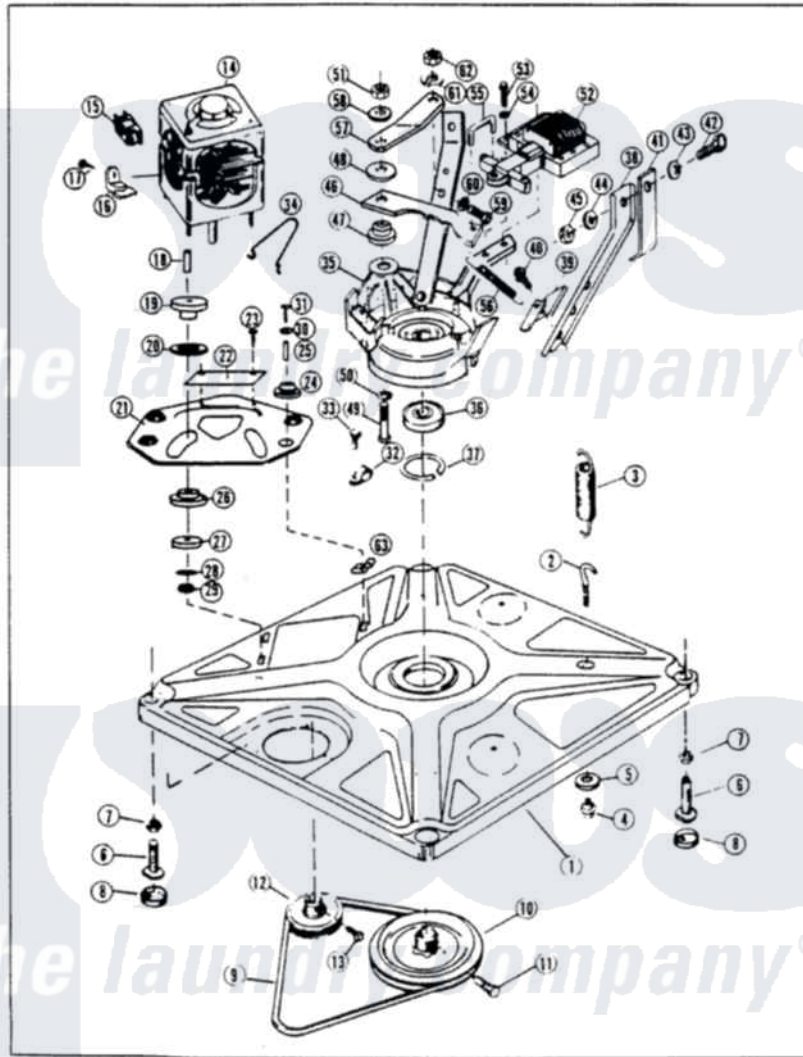

Magic Chef W18EY2 01 - BASE & DRIVE

MAGIC CHEF

W18EY-2

BASE & DRIVE

Issued 4/86

F-12

Magic Chef [Residential Magic Chef W18EY2 Washer Parts](#) Parts Diagram 01 - BASE & DRIVE
Click on the part number to view part

Item	Original Part Number	Replaced By	Status	Part Description
1	35-0058			Base Assembly
2	25-7365			Eye Bolt
3	33-9553		Not Available	SPRING
4	25-7362			Anchor Nut
5	Y00000000		Not Available	SEE NOTE WASHER (PURCHASE LOCALLY)
6	34-0061	35-0771		Leveling Leg
"	33-0679	35-0771		Leveling Leg
7	25-7032	25-7915		Hex Nut
8	34-0062	25001119		Foot And Pad Assembly
9	35-0465		Not Available	DRIVE BELT
10	33-9374		Not Available	DRIVE PULLEY
11	25-7361		Not Available	SET SCREW
12	33-9952		Not Available	MOTOR PULLEY
13	25-7117			Set Screw
14	LA-1010			Motor Kit
15	35-0259		Not Available	MOTOR SWITCH