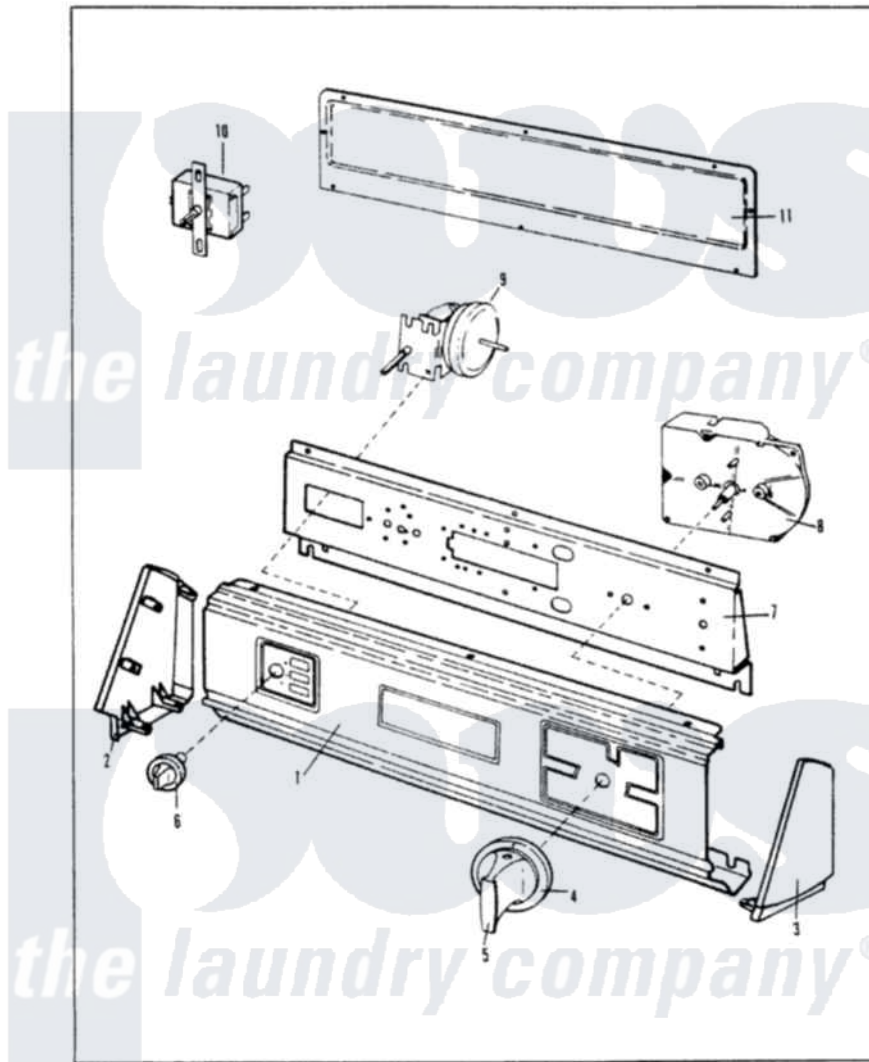

# Magic Chef W18EY2 02 - CONTROL PANEL

MAGIC CHEF W18EN-2 BACKGUARD

Issued 4/86

G-8

Magic Chef [Residential Magic Chef W18EY2 Washer Parts](#) Parts Diagram 02 - CONTROL PANEL  
 Click on the part number to view part

Item	Original Part Number	Replaced By	Status	Part Description
1	35-0263		Not Available	CONTROL PANEL
"	<a href="#">25-7793</a>			Screw
2	<a href="#">53-0265</a>			LH Endcap
3	53-0278		Not Available	TRIM, END CAP (LT)
"	53-0277		Not Available	TRIM, END CAP (RT)
"	<a href="#">25-7760</a>			Screw
"	<a href="#">53-0264</a>			RH Endcap
"	<a href="#">25-7702</a>			Speedclip, End Cap To Control Panel
4	35-0318		Not Available	HUB/SKIRT ASM
5	<a href="#">25-6044</a>			Set Screw
"	35-0498	<a href="#">12500058</a>		Knob Ski
"	35-0149		Not Available	TIMER KNOB
6	35-0452		Not Available	SELECTOR KNOB
7	53-0365	<a href="#">53-1676</a>		Shield, Control
"	25-3092	<a href="#">90767</a>		Screw, 8A X 3/8 HeX Washer Head Tapping

8	<a href="#">33-9803</a>		Timer
"	<a href="#">35-0491</a>		Timer
"	<a href="#">35-0117</a>		Timer Motor 1/2rpm
"	25-0088	<a href="#">489483</a>	Screw 10-32 X 1/2
9	25-3092	<a href="#">90767</a>	Screw, 8A X 3/8 HeX Washer Head Tapping
"	35-0112	<a href="#">35-0782</a>	Pressure Switch
10	25-3092	<a href="#">90767</a>	Screw, 8A X 3/8 HeX Washer Head Tapping
"	<a href="#">35-0119</a>		Rotary Switch
11	<a href="#">25-7851</a>		Speedclip, End Cap To Top
"	<a href="#">25-7852</a>		Speedclip, Rr Shld To End Cap
"	25-7697	<a href="#">25-2219</a>	Screw
"	25-7592	Not Available	SCREW
"	25-3092	<a href="#">90767</a>	Screw, 8A X 3/8 HeX Washer Head Tapping
"	53-0268	<a href="#">21001460</a>	Shield, Rear
"	34-9487	Not Available	PLATE, REINFORCEMENT