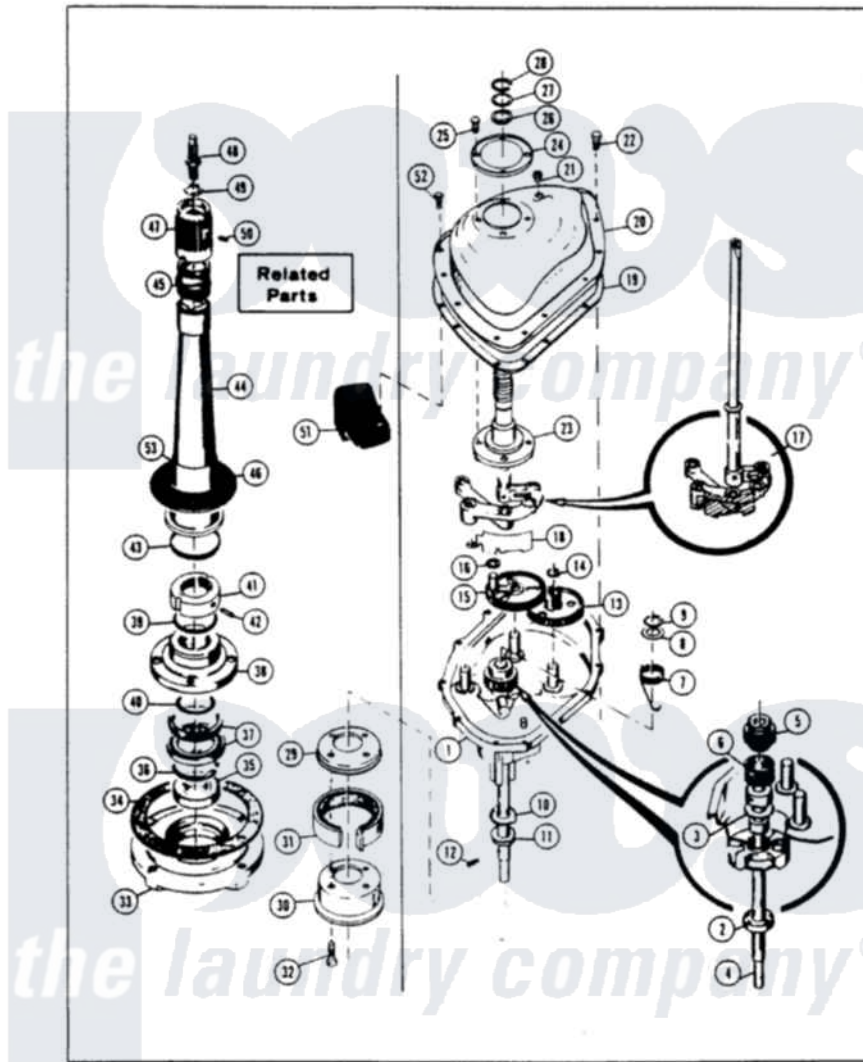

Magic Chef W18EY2 03 - TRANSMISSION

MAGIC CHEF

W18EN-2

TRANSMISSION

Issued 4/86

G-5

Magic Chef [Residential Magic Chef W18EY2 Washer Parts](#) Parts Diagram 03 - TRANSMISSION
 Click on the part number to view part

Item	Original Part Number	Replaced By	Status	Part Description
1	33-9986		Not Available	TRANSM HOUSING
2	33-9208		Not Available	SEAL
3	33-9023N		Not Available	CLUTCH ASM
"	25-7274		Not Available	WASHER, STEEL
4	33-9022		Not Available	DRIVE SHAFT
5	33-6115		Not Available	DRIVE PINION
6	33-3195		Not Available	SPRING
7	33-6463			Spring
8	25-7415		Not Available	WASHER, FLAT
9	25-7173		Not Available	25-7708
10	33-9217		Not Available	THRUST WASHER
11	33-4944			Bearing
12	25-6120		Not Available	PIN
13	33-3228	35-0547		Cluster Gear
14	25-7175	25-7933		Ring, Retaining
15	33-5910		Not Available	GEAR CRANK