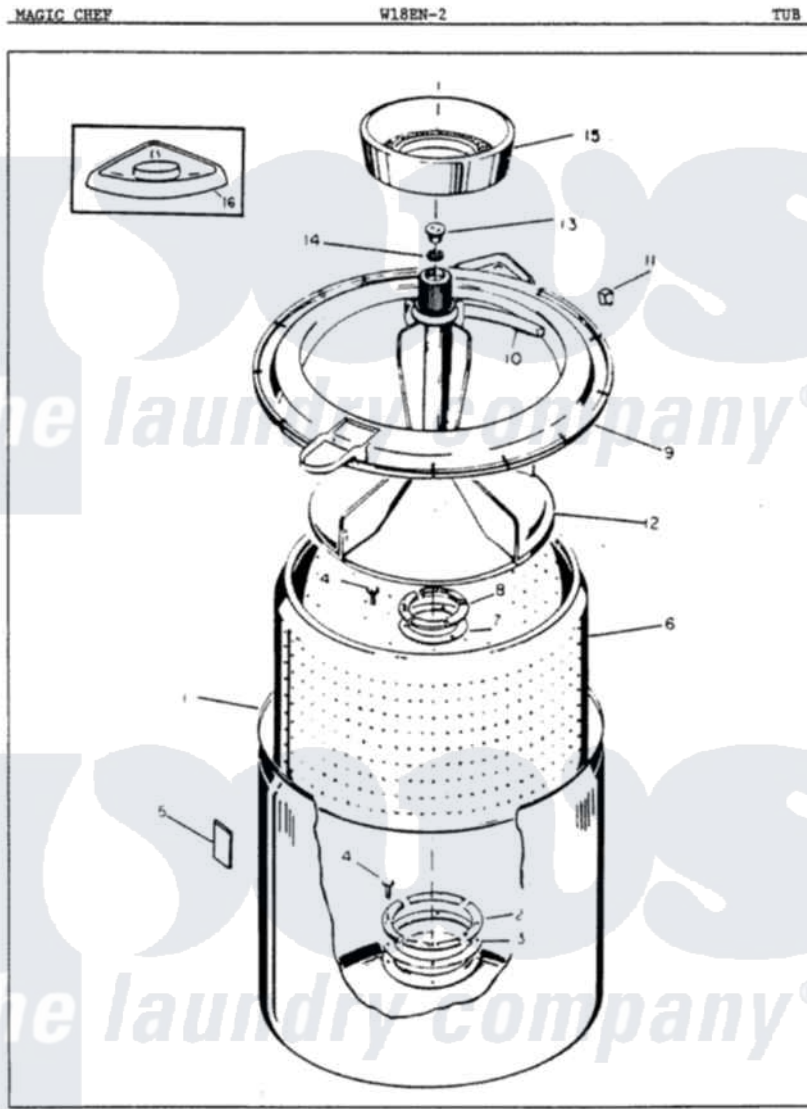

Magic Chef W18EY2 04 - TUB

Issued 4/86

G-1

Magic Chef [Residential Magic Chef W18EY2 Washer Parts](#) Parts Diagram 04 - TUB
 Click on the part number to view part

Item	Original Part Number	Replaced By	Status	Part Description
1	33-9392		Not Available	TUB ASSEMBLY
2	33-8800	33-8800K		Plate
3	33-6905			Gasket
4	25-7783	4356852		Screw
5	33-3232	35-0538		Pad
6	33-9566	33-9500N		Basket Kit
"	35-0004		Not Available	BASKET ASM
7	33-8959			Gasket
"	33-6902			Gasket
8	33-8799		Not Available	REINF PLATE
9	35-0537	35-0993		Tub Top
10	33-3055			Gasket
11	25-7748			Clip
12	35-0049		Not Available	AGITATOR
13	33-6241			Cap
14	25-7330			Rubber Washer