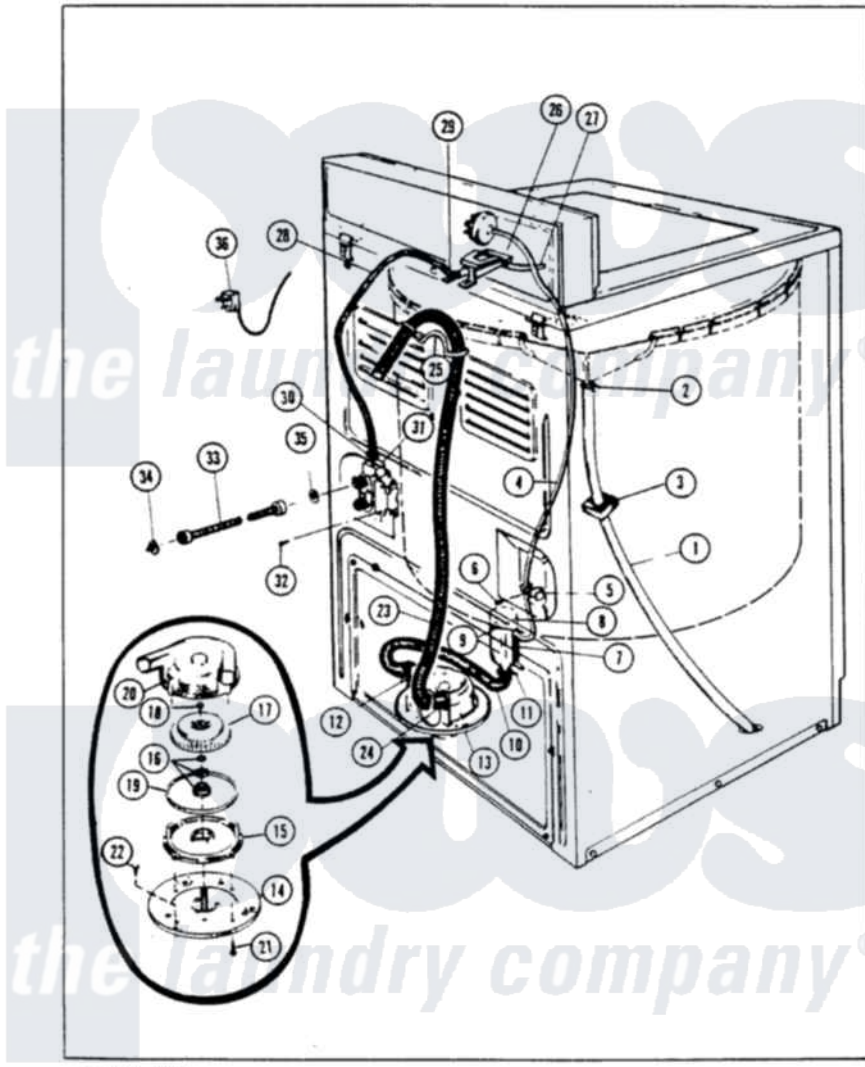

Magic Chef W18EY2 05 - WATER CARRYING

MAGIC CHEF W18EN-2 WATER CARRYING

Issued 4/86

G-3

Magic Chef [Residential Magic Chef W18EY2 Washer Parts](#) Parts Diagram 05 - WATER CARRYING
 Click on the part number to view part

Item	Original Part Number	Replaced By	Status	Part Description
1	35-0059		Not Available	OVERFLOW HOSE
2	Y00000000		Not Available	SEE NOTE CLAMP (PURCHASE LOCALLY)
3	33-1389		Not Available	INSULATION
4	25-7796	596669		Clamp, Manifold
"	33-4090		Not Available	HOSE
5	33-6099			Clamp
7	33-7314			Sump Assembly
8	33-3633		Not Available	HOSE
9	25-7003			Clamp
10	33-6091			Hose
11	Y00000000		Not Available	SEE NOTE CORBIN LAMP (PURCHASE LOCALLY)
12	Y00000000		Not Available	SEE NOTE CORBIN LAMP (PURCHASE LOCALLY)
13	35-0008	35-6467		Pump Assem
14	33-6035		Not Available	PLATE & PULLEY ASSY.

15	33-6029	35-6467		Pump Assem
16	33-6360		Not Available	SEAL ASM
17	35-0010			Impeller
18	25-7418	33001178		Back, Tumbler
19	33-6032			Gasket
20	35-0009			Pump Housing
21	25-7405	3196164		Screw
22	25-7419		Not Available	SCREW
23	33-9535	211704		Hose, Drain
24	33-9536			Hose Adapter
25	25-7797	285655		Clamp, Hose
"	33-9537	22003814		Retainer, Drain Hose
26	25-7086	Y0308025		Washer, Stainless Steel
"	25-7455	99002757		Screw
"	33-9830		Not Available	INLET FLUME
"	33-8057		Not Available	PLASTIC NUT
27	33-6038		Not Available	FLUME EXT
28	35-0541		Not Available	WATR INLET HOSE
29	25-7867	596669		Clamp, Manifold
30	25-7866	489503		Clamp
31	33-7058		Not Available	SUB 36-1456
"	35-0085	35-2374N		Valve, Water
32	25-7101	3351614		Screw, Gearcase Cover Mounting
33	33-7891	89503		Hose-Inlet
34	33-7313	33-4264N		Strainer And Washer Kit
35	25-7048			Washer
36	33-3939		Not Available	SERVICE CORD