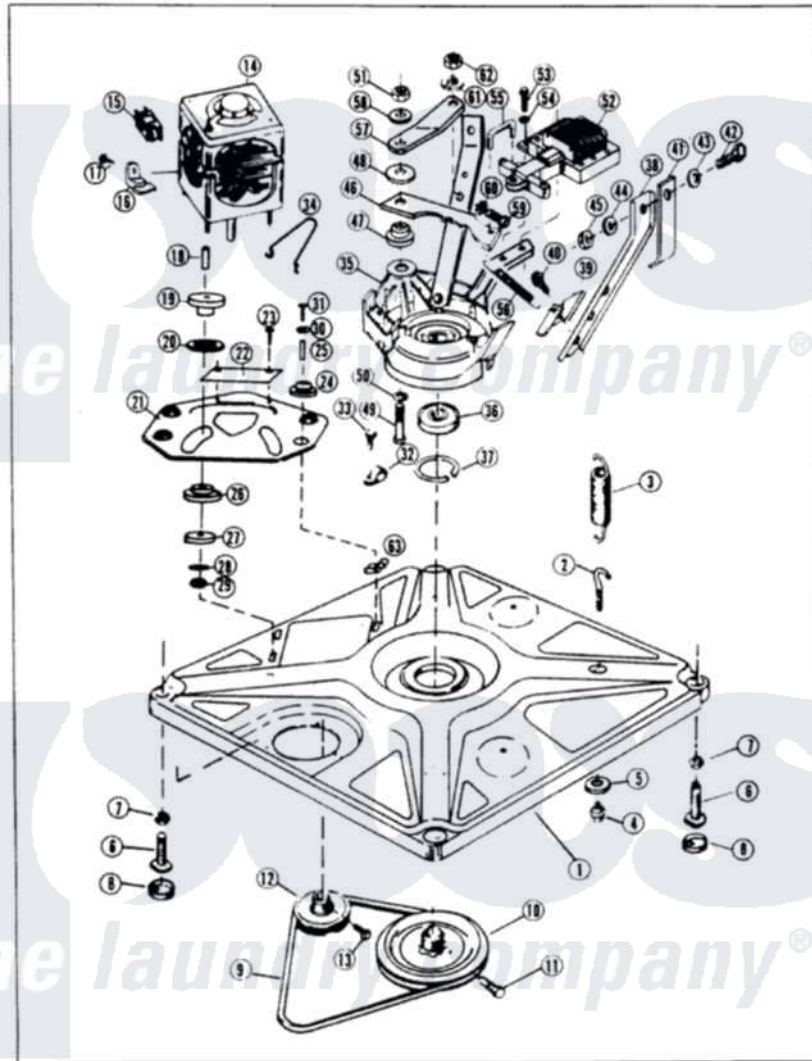

Magic Chef W18FA1 01 - BASE & DRIVE

MAGIC CHEF W18FN-1 BASE & DRIVE

Issued 11/87

Magic Chef [Residential Magic Chef W18FA1 Washer Parts](#) Parts Diagram 01 - BASE & DRIVE
 Click on the part number to view part

Item	Original Part Number	Replaced By	Status	Part Description
1	35-0058			Base Assembly
2	25-7365			Eye Bolt
3	33-9553		Not Available	SPRING
4	25-7362			Anchor Nut
5	25-7727		Not Available	FLAT WASHER
6	35-0771			Leveling Leg
"	33-0679	35-0771		Leveling Leg
7	25-7032	25-7915		Hex Nut
8	34-0062	25001119		Foot And Pad Assembly
9	35-0465		Not Available	DRIVE BELT
10	33-9374		Not Available	DRIVE PULLEY
11	25-7361		Not Available	SET SCREW
12	33-9952		Not Available	MOTOR PULLEY
13	25-7117			Set Screw
14	LA-1010			Motor Kit
15	35-0259		Not Available	MOTOR SWITCH