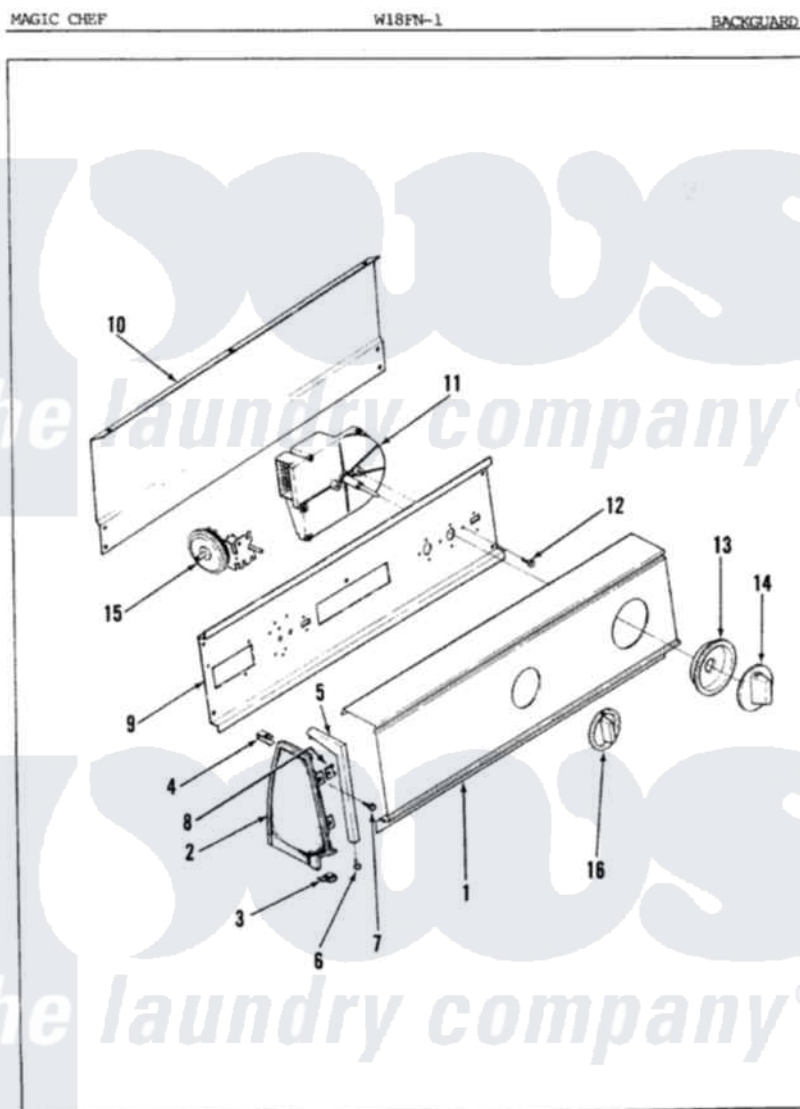

Magic Chef W18FA1 02 - CONTROL PANEL

Issued 11/87

Magic Chef [Residential Magic Chef W18FA1 Washer Parts](#) Parts Diagram 02 - CONTROL PANEL
 Click on the part number to view part

Item	Original Part Number	Replaced By	Status	Part Description
1	35-0831		Not Available	CONTROL PANEL
2	53-0265			LH Endcap
"	53-0264			RH Endcap
3	34-9487		Not Available	PLATE, REINFORCEMENT
"	25-7649	910187		Screw
"	25-7697	25-2219		Screw
"	25-7702			Speedclip, End Cap To Control Panel
"	25-7851			Speedclip, End Cap To Top
4	25-7435	33002917		Screw, No.10-16
"	25-7852			Speedclip, Rr Shld To End Cap
5	53-0277		Not Available	TRIM, END CAP (RT)
"	53-0278		Not Available	TRIM, END CAP (LT)
6	25-7760			Screw
7	25-7702			Speedclip, End Cap To Control Panel

8	25-3092	90767	Screw, 8A X 3/8 HeX Washer Head Tapping
9	53-0365	53-1676	Shield, Control
10	25-7583	Not Available	PLASTIC NUT
"	25-3457		Screw, Sems
"	25-3092	90767	Screw, 8A X 3/8 HeX Washer Head Tapping
"	53-0268	21001460	Shield, Rear
11	35-0115		Timer Motor 1 RPM
"	35-0484	Not Available	TIMER
12	25-0088	489483	Screw 10-32 X 1/2
13	35-0383		Knob Assembly
14	35-0498	12500058	Knob Ski
15	35-0782		Pressure Switch
"	25-3092	90767	Screw, 8A X 3/8 HeX Washer Head Tapping
16	35-0168	Not Available	SELECTOR KNOB