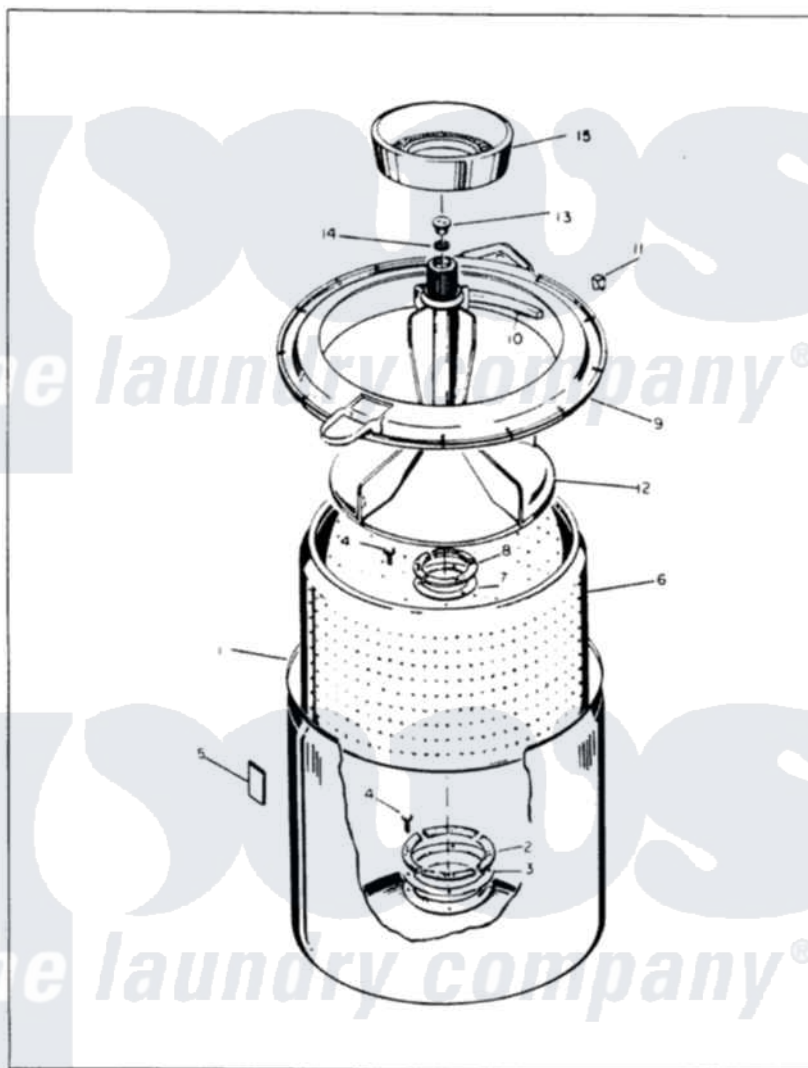

Magic Chef W18FA1 04 - TUB

MAGIC CHEF

W18FN-1

TUB

Issued 11/87

Magic Chef [Residential Magic Chef W18FA1 Washer Parts](#) Parts Diagram 04 - TUB

[Click on the part number to view part](#)

Item	Original Part Number	Replaced By	Status	Part Description
1	33-9392		Not Available	TUB ASSEMBLY
2	33-8800	33-8800K		Plate
3	33-6905			Gasket
4	25-7783	4356852		Screw
5	35-0538			Pad
6	35-0004		Not Available	BASKET ASM
7	33-8959			Gasket
8	33-8799		Not Available	REINF PLATE
9	35-0537	35-0993		Tub Top
10	33-3055			Gasket
11	25-7748			Clip
12	35-0049		Not Available	AGITATOR
13	33-6241			Cap
14	25-7330			Rubber Washer