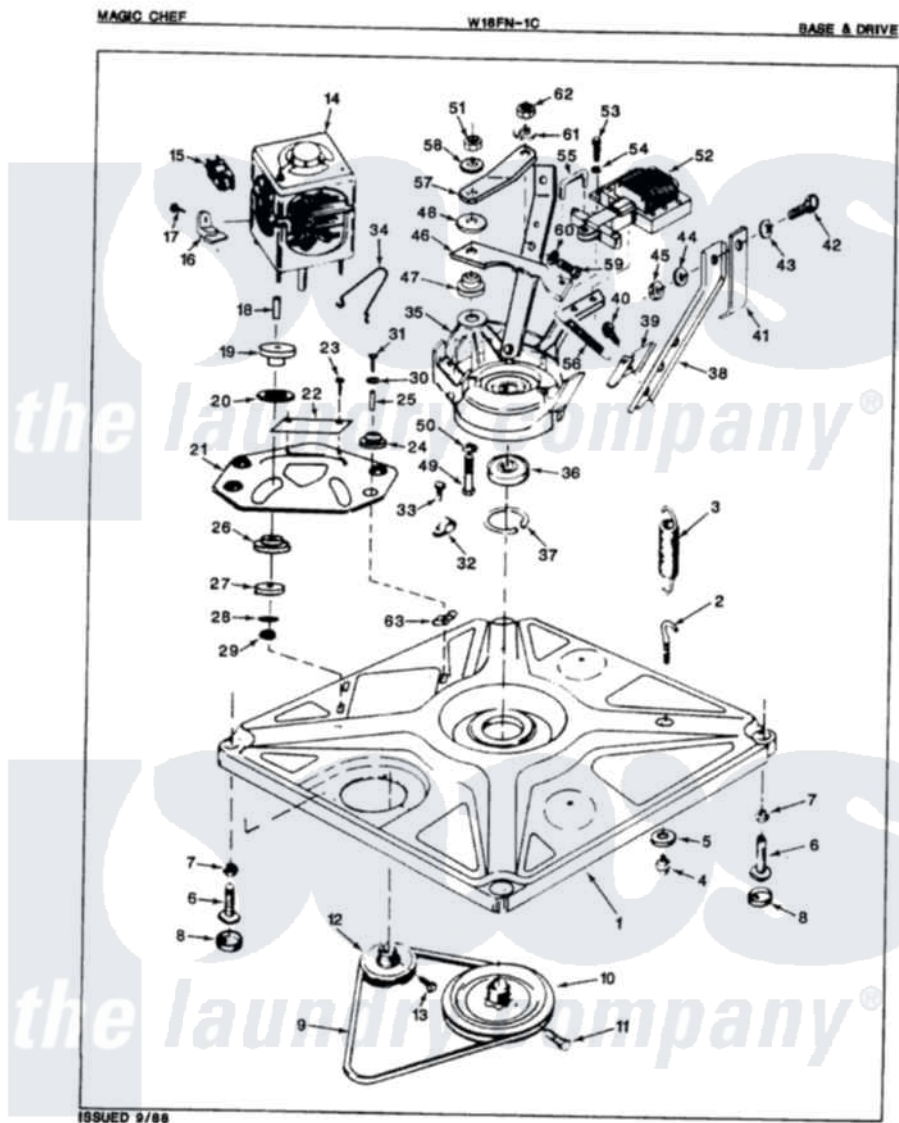

Magic Chef W18FA1C 01 - BASE & DRIVE

Magic Chef [Residential Magic Chef W18FA1C Washer Parts](#) Parts Diagram 01 - BASE & DRIVE
 Click on the part number to view part

Item	Original Part Number	Replaced By	Status	Part Description
1	35-0058			Base Assembly
2	25-7365			Eye Bolt
3	33-9553		Not Available	SPRING
4	25-7362			Anchor Nut
5	25-7727		Not Available	FLAT WASHER
6	35-0771			Leveling Leg
"	33-0679	35-0771		Leveling Leg
7	25-7032	25-7915		Hex Nut
8	34-0062	25001119		Foot And Pad Assembly
9	35-0465		Not Available	DRIVE BELT
10	33-9374		Not Available	DRIVE PULLEY
11	25-7361		Not Available	SET SCREW
12	33-9952		Not Available	MOTOR PULLEY
13	25-7117			Set Screw
14	LA-1010			Motor Kit
15	35-0259		Not Available	MOTOR SWITCH