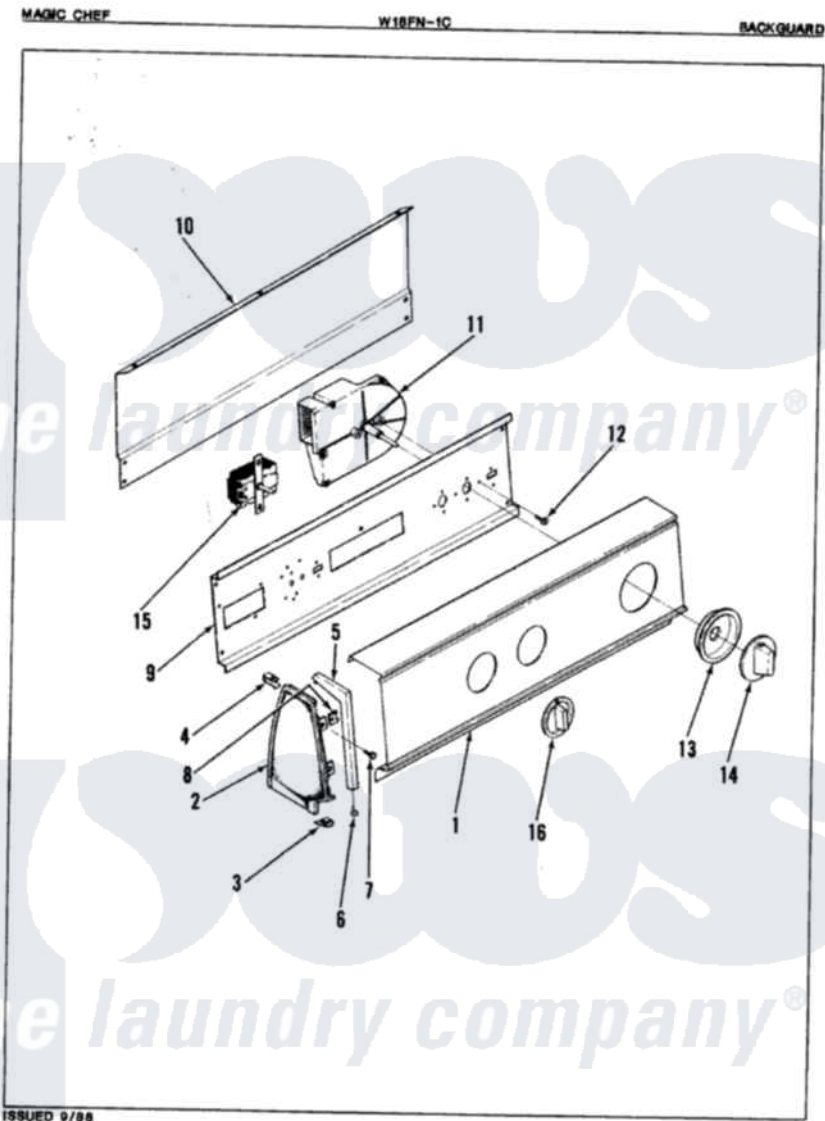

Magic Chef W18FA1C 02 - CONTROL PANEL

Magic Chef [Residential Magic Chef W18FA1C Washer Parts](#) Parts Diagram 02 - CONTROL PANEL
 Click on the part number to view part

Item	Original Part Number	Replaced By	Status	Part Description
1	35-0831		Not Available	CONTROL PANEL
2	53-0265			LH Endcap
"	53-0264			RH Endcap
3	34-9487		Not Available	PLATE, REINFORCEMENT
"	25-7649	910187		Screw
"	25-7697	25-2219		Screw
"	25-7702			Speedclip, End Cap To Control Panel
"	25-7851			Speedclip, End Cap To Top
4	25-7435	33002917		Screw, No.10-16
"	25-7852			Speedclip, Rr Shld To End Cap
5	53-0277		Not Available	TRIM, END CAP (RT)
"	53-0278		Not Available	TRIM, END CAP (LT)
6	25-7760			Screw
7	25-7702			Speedclip, End Cap To Control Panel

8	25-3092	90767	Screw, 8A X 3/8 HeX Washer Head Tapping
9	53-0365	53-1676	Shield, Control
10	25-7583	Not Available	PLASTIC NUT
"	25-3457		Screw, Sems
"	25-3092	90767	Screw, 8A X 3/8 HeX Washer Head Tapping
"	53-0268	21001460	Shield, Rear
11	35-0115		Timer Motor 1 RPM
"	35-0484	Not Available	TIMER
12	25-0088	489483	Screw 10-32 X 1/2
13	35-0383		Knob Assembly
14	35-0498	12500058	Knob Ski
15	35-0782		Pressure Switch
"	25-3092	90767	Screw, 8A X 3/8 HeX Washer Head Tapping
16	35-0168	Not Available	SELECTOR KNOB