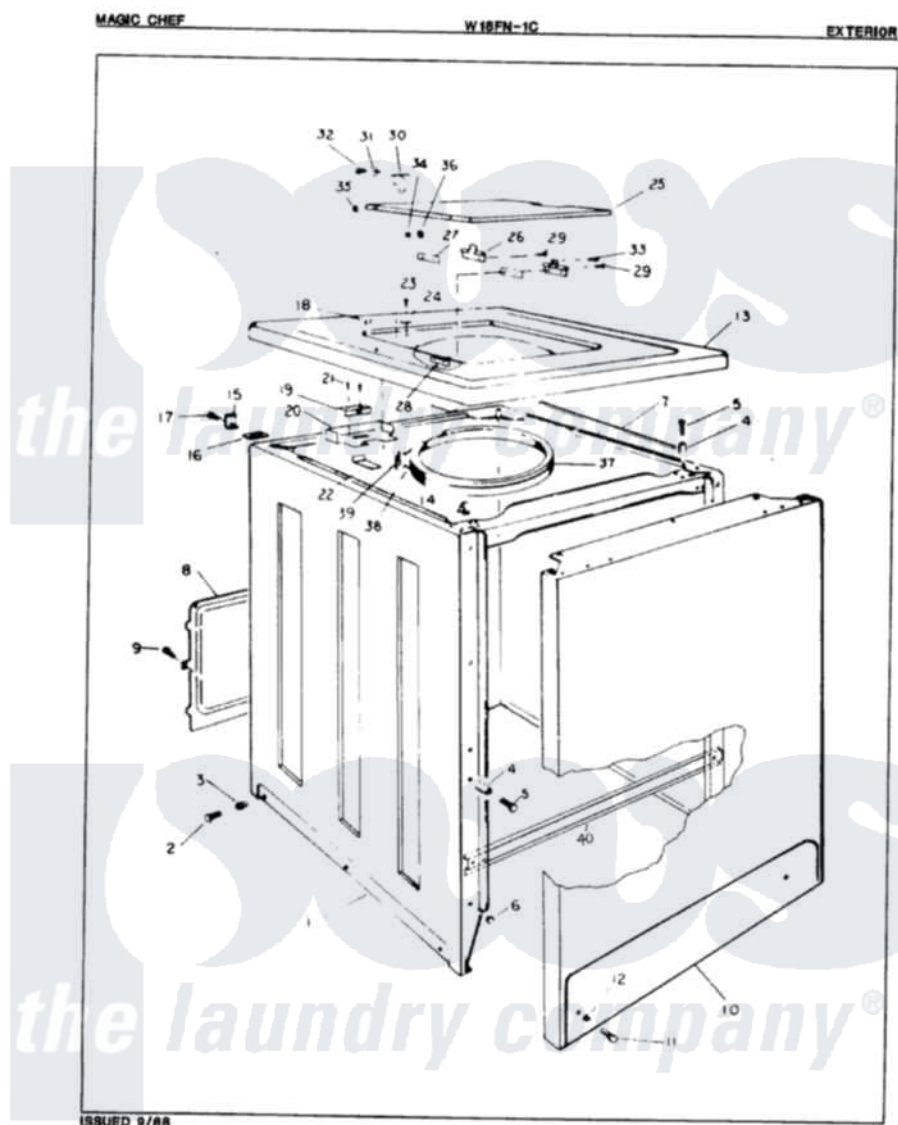

Magic Chef W18FA1C 03 - EXTERIOR

Magic Chef [Residential Magic Chef W18FA1C Washer Parts](#) Parts Diagram 03 - EXTERIOR
 Click on the part number to view part

Item	Original Part Number	Replaced By	Status	Part Description
1	35-0061-24		Not Available	CABINET BODY
2	25-7001	308685		Side Trim)
3	25-7883			Screw
"	25-7071		Not Available	LOCKWASHER
"	33-2088		Not Available	SLEEVE
4	34-9701			Guide, Cabinet
5	25-6109			Screw
6	33-2653			Bumper, Cabinet
7	33-9948		Not Available	CUSHION STRIP
8	33-8687		Not Available	REAR SHIELD
9	25-2000		Not Available	SCREW
10	35-0056-24		Not Available	FRONT PANEL
11	25-7001	308685		Side Trim)
12	25-7071		Not Available	LOCKWASHER
13	35-0585-24		Not Available	TOP PANEL
14	25-7285			Clip

15	33-7450	35-2846	Hinge, Cabinet Top
16	33-0930		Pad, Top Hinge
17	25-7732	681414	Screw, 10AB X 1/2
18	33-2653		Bumper, Cabinet
"	33-9064	12001187	Kit, Lid Switch Assembly
19	33-8911	12001187	Kit, Lid Switch Assembly
20	33-8289	12001187	Kit, Lid Switch Assembly
21	25-7437	40040701	Screw, Tapping No.6b-20
22	33-9063	12001187	Kit, Lid Switch Assembly
"	25-7878		Clip
23	25-7463	7101P012-60	Screw
24	25-7436		Nylite Washer
25	35-0610-24	Not Available	CLOTHES DOOR
"	35-0581		Bumper, Door
26	33-6956		Hinge
27	33-6957		Hinge Pad
28	33-8058	Not Available	SPEEDNUT
29	25-7455	99002757	Screw
30	43-0057		Actuator, Door Switch
31	25-7436		Nylite Washer
32	25-7438		Screw
33	25-7455	99002757	Screw
34	25-7086	Y0308025	Washer, Stainless Steel
35	25-7436		Nylite Washer
36	25-8057	Not Available	PLASTIC NUT
37	35-0697	Not Available	SPLASHGUARD
38	35-0050	Not Available	RETAINING RING
39	33-0767		Spring
40	25-7752	3196169	Screw, Element
"	35-0663	Not Available	CABT BRACE