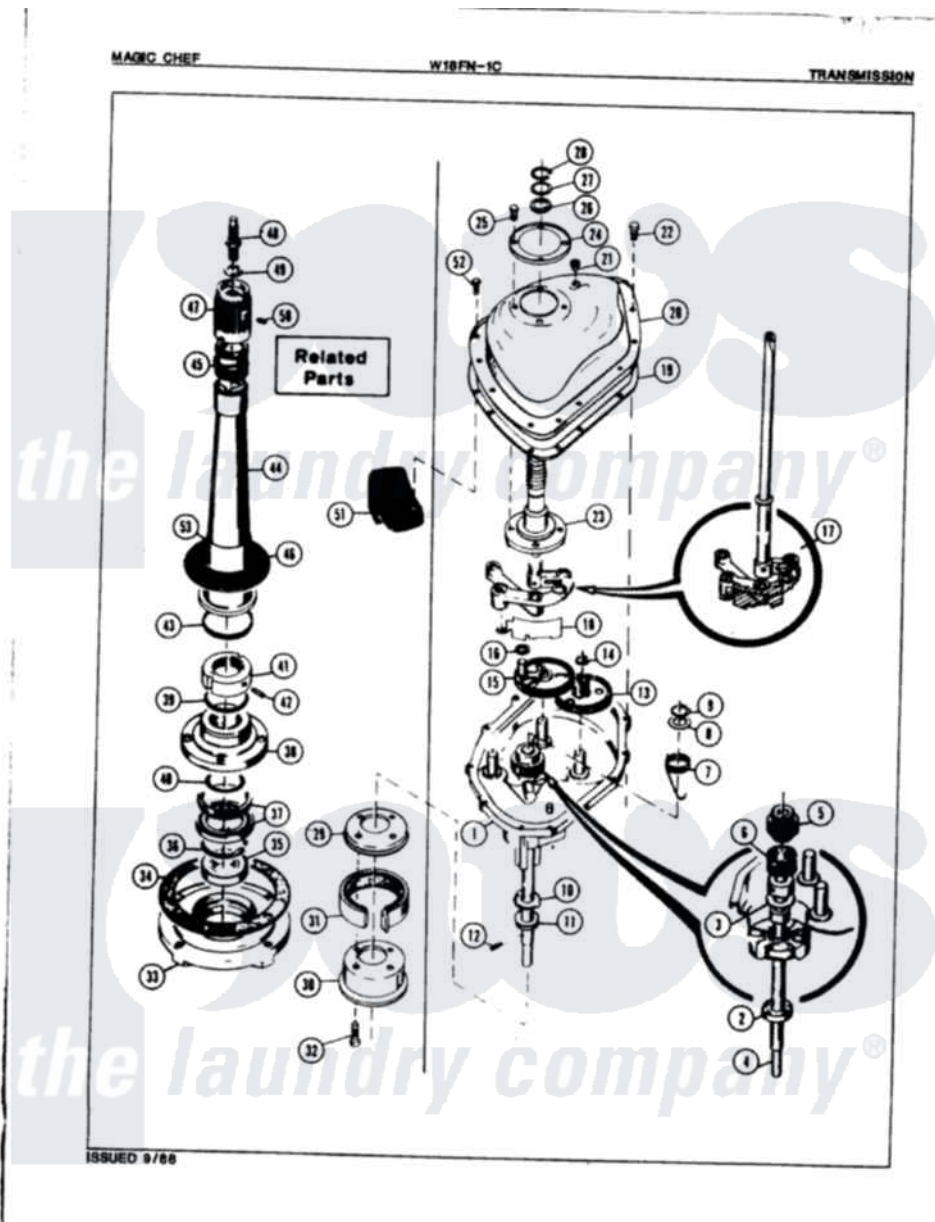

# Magic Chef W18FA1C 04 - TRANSMISSION

Magic Chef [Residential Magic Chef W18FA1C Washer Parts](#) Parts Diagram 04 - TRANSMISSION  
 Click on the part number to view part

Item	Original Part Number	Replaced By	Status	Part Description
1	33-9986		Not Available	TRANSM HOUSING
"	LA-1033		Not Available	TRANSMISSION REPAIR KIT
2	33-9208		Not Available	SEAL
3	25-7274		Not Available	WASHER, STEEL
"	33-9023N		Not Available	CLUTCH ASM
4	33-9022		Not Available	DRIVE SHAFT
5	33-6115		Not Available	DRIVE PINION
6	33-3195		Not Available	SPRING
7	33-6114	<a href="#">33-6463</a>		Spring
8	25-7415		Not Available	WASHER, FLAT
9	<a href="#">25-7847</a>			Ring, Retaining
10	33-9217		Not Available	THRUST WASHER
11	<a href="#">33-4944</a>			Bearing
12	25-6120		Not Available	PIN
13	<a href="#">35-0547</a>			Cluster Gear
14	25-7853	<a href="#">25-7933</a>		Ring, Retaining