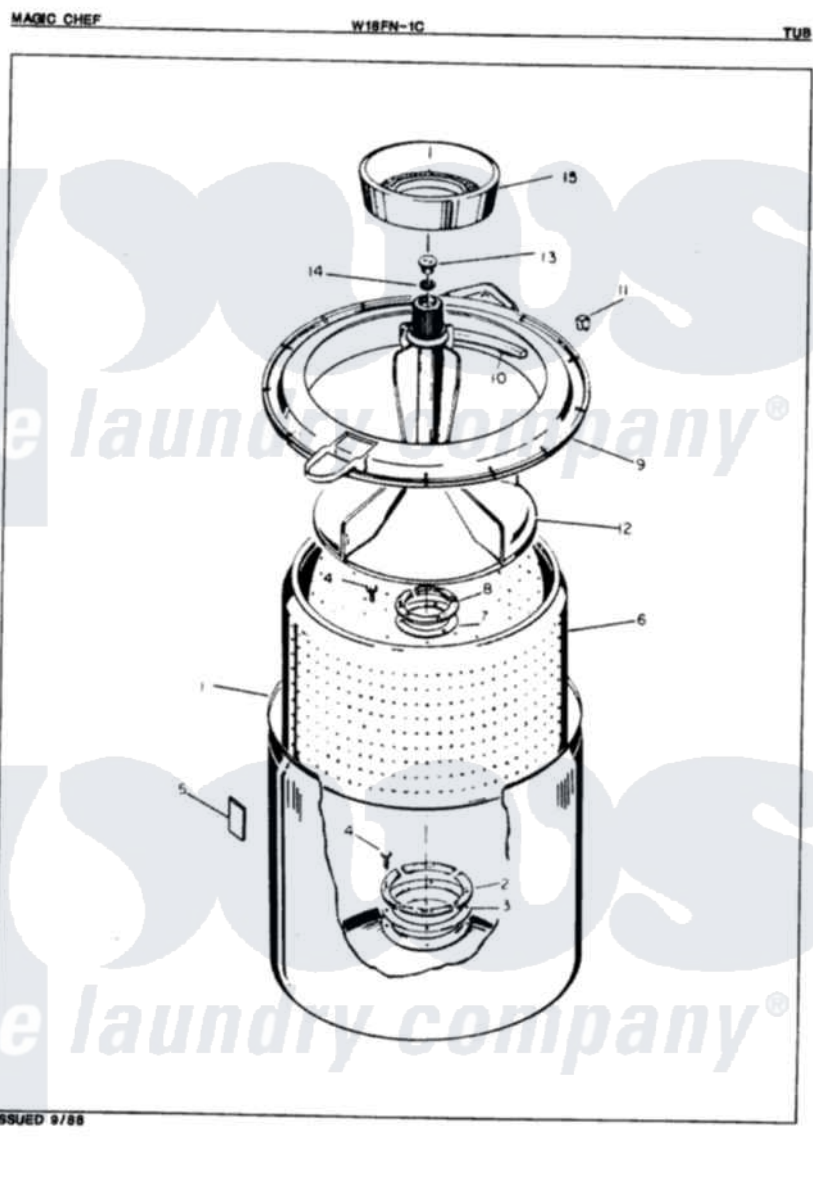

Magic Chef W18FA1C 05 - TUB

Magic Chef [Residential Magic Chef W18FA1C Washer Parts](#) Parts Diagram 05 - TUB
 Click on the part number to view part

Item	Original Part Number	Replaced By	Status	Part Description
1	33-9392		Not Available	TUB ASSEMBLY
2	33-8800	33-8800K		Plate
3	33-6905			Gasket
4	25-7783	4356852		Screw
5	35-0538			Pad
6	35-0004		Not Available	BASKET ASM
7	33-8959			Gasket
8	33-8799		Not Available	REINF PLATE
9	35-0537	35-0993		Tub Top
10	33-3055			Gasket
11	25-7748			Clip
12	35-0049		Not Available	AGITATOR
13	33-6241			Cap
14	25-7330			Rubber Washer
15	33-9888		Not Available	LINT FILTER
16	35-0872		Not Available	MANUAL, USE & CARE