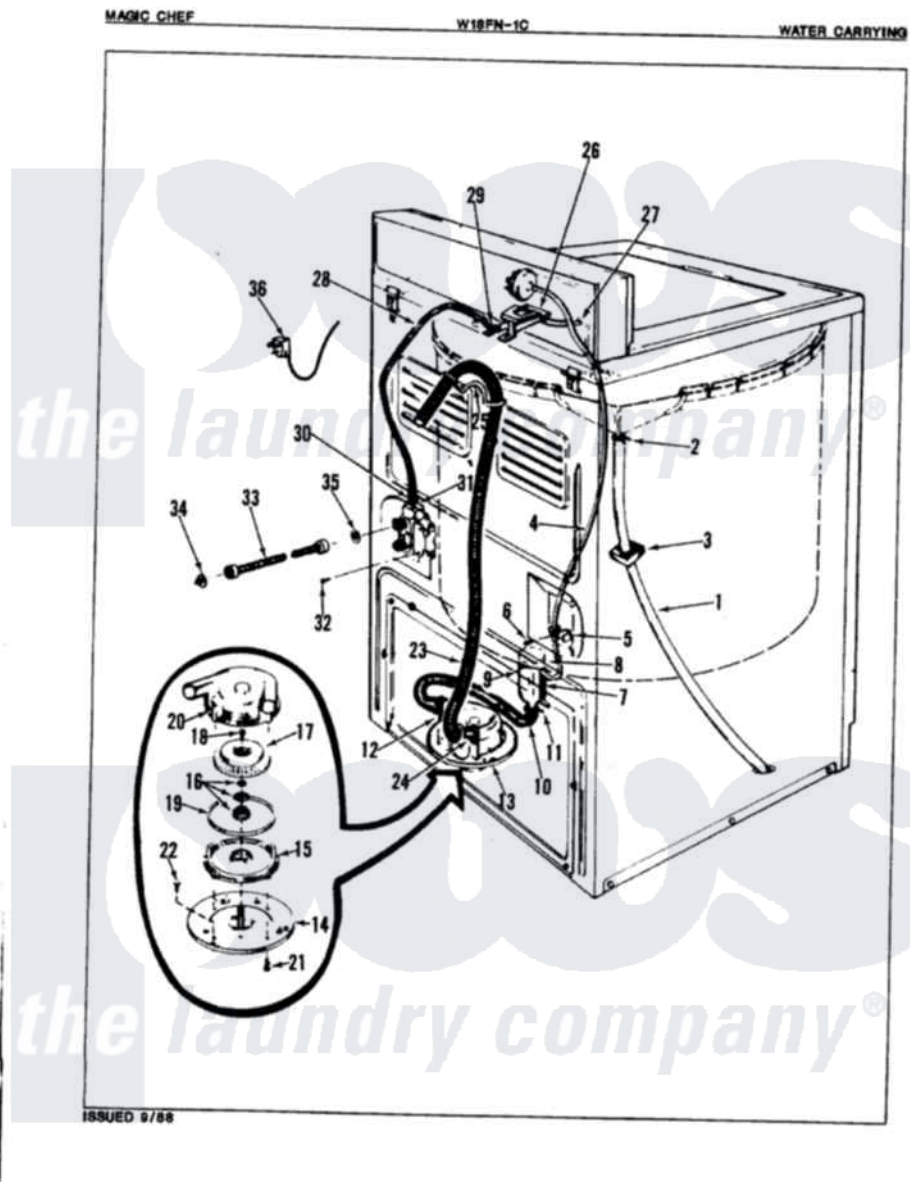

Magic Chef W18FA1C 06 - WATER CARRYING

Magic Chef [Residential Magic Chef W18FA1C Washer Parts](#) Parts Diagram 06 - WATER CARRYING
 Click on the part number to view part

Item	Original Part Number	Replaced By	Status	Part Description
1	35-0059		Not Available	OVERFLOW HOSE
2	25-6057		Not Available	HOSE CLAMP
3	35-0706		Not Available	PAD, FOAM
4	25-7796	596669		Clamp, Manifold
"	33-6714		Not Available	PRES SW HOSE
5	33-6099			Clamp
7	33-7314			Sump Assembly
8	33-3633		Not Available	HOSE
9	25-7003			Clamp
10	33-6091			Hose
11	25-6066		Not Available	HOSE CLAMP
12	25-6055		Not Available	HOSE CLAMP
13	35-0008	35-6467		Pump Assem
"	35-1069	35-6467		Pump Assem
14	33-6035		Not Available	PLATE & PULLEY ASSY.
15	33-6029	35-6467		Pump Assem

16	35-0707		Seal, Seat And "O" Ring
17	35-0010		Impeller
18	25-7418	33001178	Back, Tumbler
19	33-6032		Gasket
20	35-0009		Pump Housing
21	25-7405	3196164	Screw
22	25-7419	Not Available	SCREW
23	25-7048		Washer
"	33-9535	211704	Hose, Drain
24	25-7881	285655	Clamp, Hose
"	33-9536		Hose Adapter
25	25-7797	285655	Clamp, Hose
"	33-9537	22003814	Retainer, Drain Hose
26	25-3092	90767	Screw, 8A X 3/8 HeX Washer Head Tapping
"	33-9830	Not Available	INLET FLUME
"	33-8057	Not Available	PLASTIC NUT
"	25-7086	Y0308025	Washer, Stainless Steel
27	33-6038	Not Available	FLUME EXT
28	35-0541	Not Available	WATR INLET HOSE
29	25-7867	596669	Clamp, Manifold
30	25-7866	489503	Clamp
31	35-0085	35-2374N	Valve, Water
"	33-7058	Not Available	SUB 36-1456
32	25-7851		Speedclip, End Cap To Top
33	33-7891	89503	Hose-Inlet
34	33-7313	33-4264N	Strainer And Washer Kit
35	25-7048		Washer
36	35-0680	Not Available	CORD, POWER