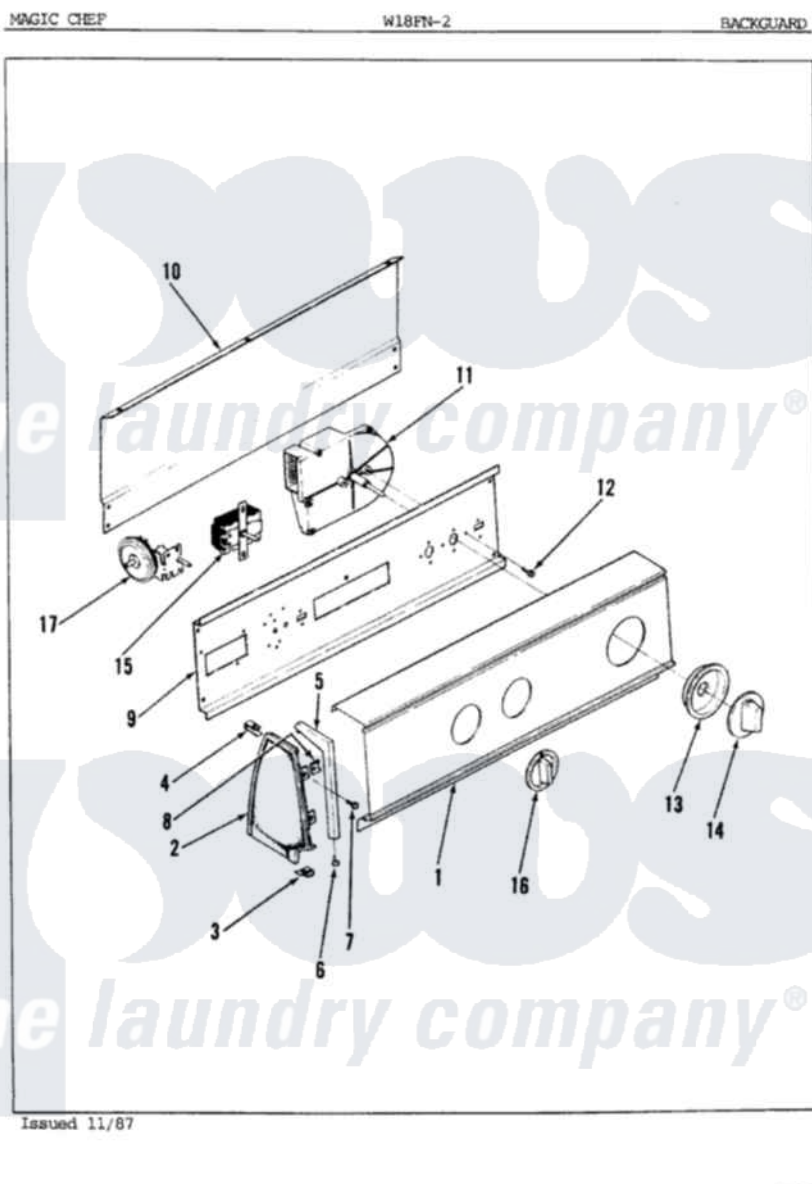

Magic Chef W18FA2 02 - CONTROL PANEL

Magic Chef [Residential Magic Chef W18FA2 Washer Parts](#) Parts Diagram 02 - CONTROL PANEL
 Click on the part number to view part

Item	Original Part Number	Replaced By	Status	Part Description
1	35-0832		Not Available	CONTROL PANEL
2	25-7649	910187		Screw
"	25-7702			Speedclip, End Cap To Control Panel
"	53-0265			LH Endcap
"	53-0264			RH Endcap
3	34-9487		Not Available	PLATE, REINFORCEMENT
"	25-7697	25-2219		Screw
"	25-7851			Speedclip, End Cap To Top
4	25-7435	33002917		Screw, No.10-16
"	25-7852			Speedclip, Rr Shld To End Cap
5	53-0277		Not Available	TRIM, END CAP (RT)
"	53-0278		Not Available	TRIM, END CAP (LT)
6	25-7760			Screw
7	25-3092	90767		Screw, 8A X 3/8 HeX Washer Head Tapping

8	25-7702		Speedclip, End Cap To Control Panel
9	53-0365	53-1676	Shield, Control
10	25-7583		Not Available PLASTIC NUT
"	25-3457		Screw, Sems
"	25-3092	90767	Screw, 8A X 3/8 HeX Washer Head Tapping
"	53-0268	21001460	Shield, Rear
11	35-0117		Timer Motor 1/2rpm
"	35-0491		Timer
12	25-0088	489483	Screw 10-32 X 1/2
13	35-0318		Not Available HUB/SKIRT ASM
14	35-0498	12500058	Knob Ski
15	35-0119		Rotary Switch
"	25-3092	90767	Screw, 8A X 3/8 HeX Washer Head Tapping
16	35-0168		Not Available SELECTOR KNOB
17	35-0782		Pressure Switch
"	25-3092	90767	Screw, 8A X 3/8 HeX Washer Head Tapping