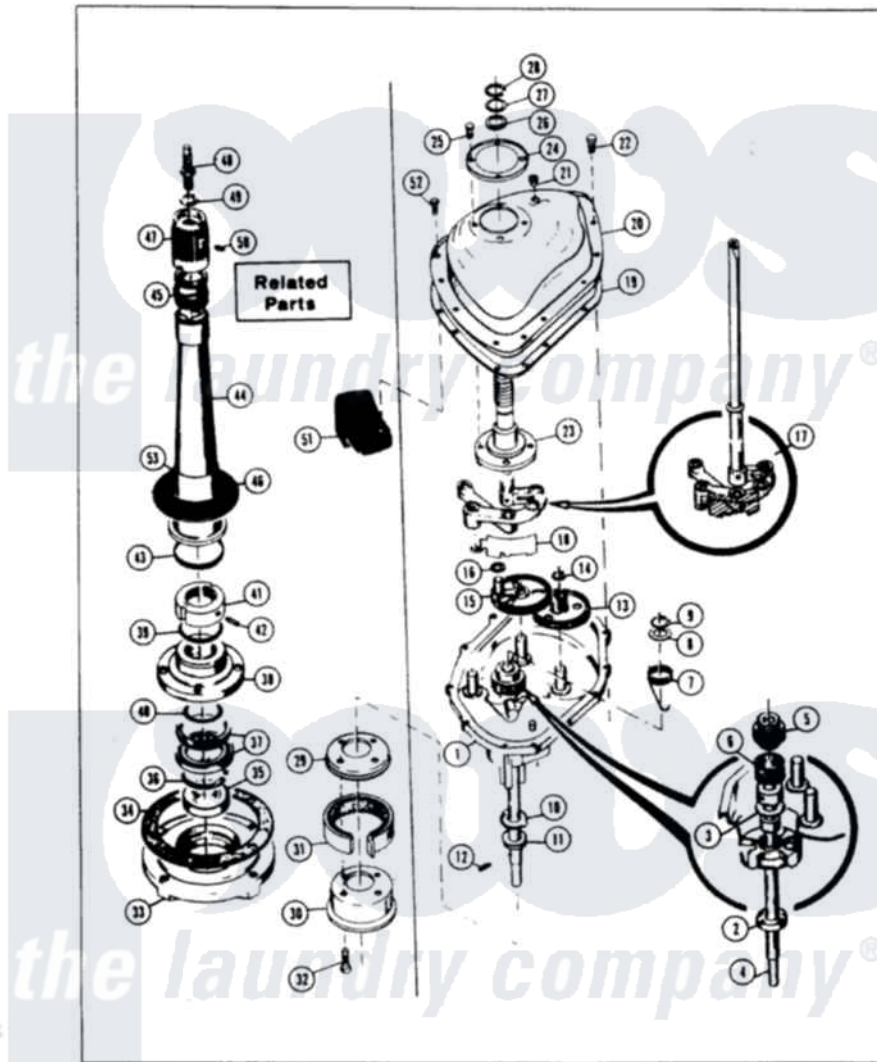

Magic Chef W18FA2 03 - TRANSMISSION

MAGIC CHEF W18FN-2 TRANSMISSION

Issued 11/87

Magic Chef [Residential Magic Chef W18FA2 Washer Parts](#) Parts Diagram 03 - TRANSMISSION
 Click on the part number to view part

Item	Original Part Number	Replaced By	Status	Part Description
1	33-9986		Not Available	TRANSM HOUSING
"	LA-1033		Not Available	TRANSMISSION REPAIR KIT
2	33-9208		Not Available	SEAL
3	25-7274		Not Available	WASHER, STEEL
"	33-9023N		Not Available	CLUTCH ASM
4	33-9022		Not Available	DRIVE SHAFT
5	33-6115		Not Available	DRIVE PINION
6	33-3195		Not Available	SPRING
7	33-6114	33-6463		Spring
8	25-7415		Not Available	WASHER, FLAT
9	25-7847			Ring, Retaining
10	33-9217		Not Available	THRUST WASHER
11	33-4944			Bearing
12	25-6120		Not Available	PIN
13	35-0547			Cluster Gear
14	25-7853	25-7933		Ring, Retaining