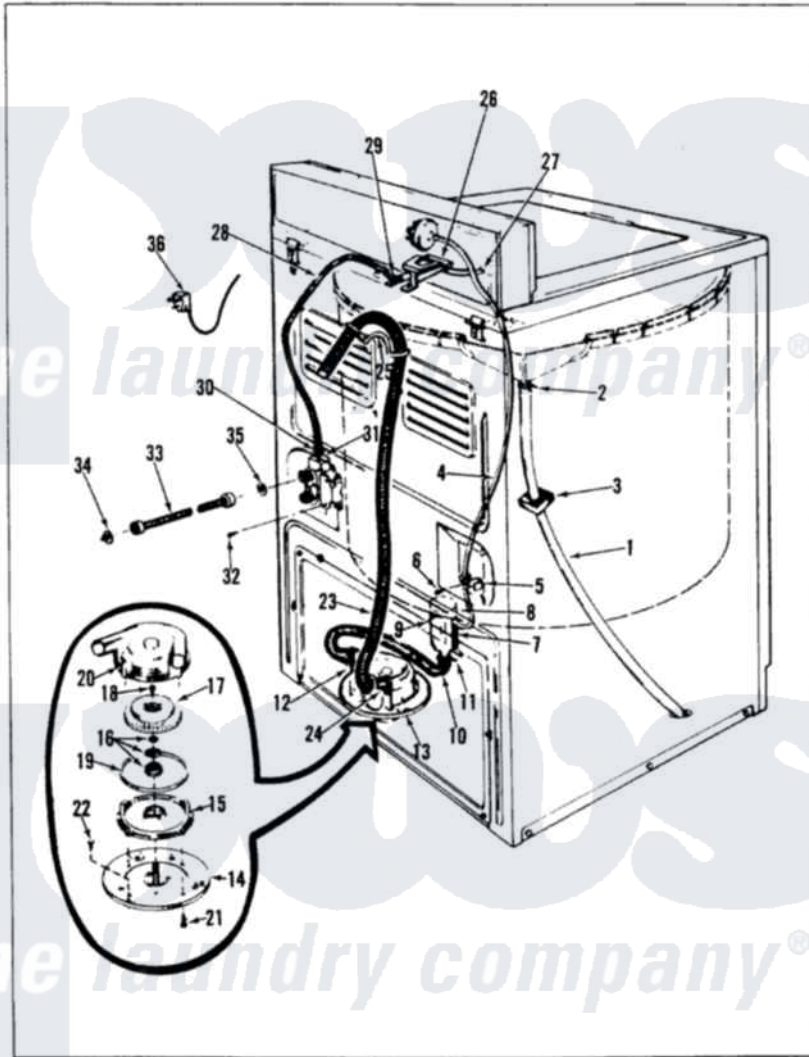

Magic Chef W18FA2 05 - WATER CARRYING

MAGIC CHEF W18FN-2 WATER CARRYING

Issued 11/87

Magic Chef [Residential Magic Chef W18FA2 Washer Parts](#) Parts Diagram 05 - WATER CARRYING
 Click on the part number to view part

Item	Original Part Number	Replaced By	Status	Part Description
1	35-0059		Not Available	OVERFLOW HOSE
2	25-6057		Not Available	HOSE CLAMP
3	35-0706		Not Available	PAD, FOAM
4	25-7796	596669		Clamp, Manifold
"	33-6714		Not Available	PRES SW HOSE
5	33-6099			Clamp
7	33-7314			Sump Assembly
8	33-3633		Not Available	HOSE
9	25-7003			Clamp
10	33-6091			Hose
11	25-6066		Not Available	HOSE CLAMP
12	25-6055		Not Available	HOSE CLAMP
13	35-0008	35-6467		Pump Assem
"	35-1069	35-6467		Pump Assem
14	33-6035		Not Available	PLATE & PULLEY ASSY.
15	33-6029	35-6467		Pump Assem

16	35-0707		Seal, Seat And "O" Ring
17	35-0010		Impeller
18	25-7418	33001178	Back, Tumbler
19	33-6032		Gasket
20	35-0009		Pump Housing
21	25-7405	3196164	Screw
22	25-7048		Washer
"	25-7419	Not Available	SCREW
23	33-9535	211704	Hose, Drain
24	25-7881	285655	Clamp, Hose
"	33-9536		Hose Adapter
25	25-7797	285655	Clamp, Hose
"	33-9537	22003814	Retainer, Drain Hose
26	25-3092	90767	Screw, 8A X 3/8 HeX Washer Head Tapping
"	33-9830	Not Available	INLET FLUME
"	33-8057	Not Available	PLASTIC NUT
"	25-7086	Y0308025	Washer, Stainless Steel
27	33-6038	Not Available	FLUME EXT
28	35-0541	Not Available	WATR INLET HOSE
29	25-7867	596669	Clamp, Manifold
30	25-7866	489503	Clamp
31	35-0085	35-2374N	Valve, Water
"	33-7058	Not Available	SUB 36-1456
32	25-7851		Speedclip, End Cap To Top
33	33-7891	89503	Hose-Inlet
34	33-7313	33-4264N	Strainer And Washer Kit
35	25-7048		Washer
36	35-0680	Not Available	CORD, POWER