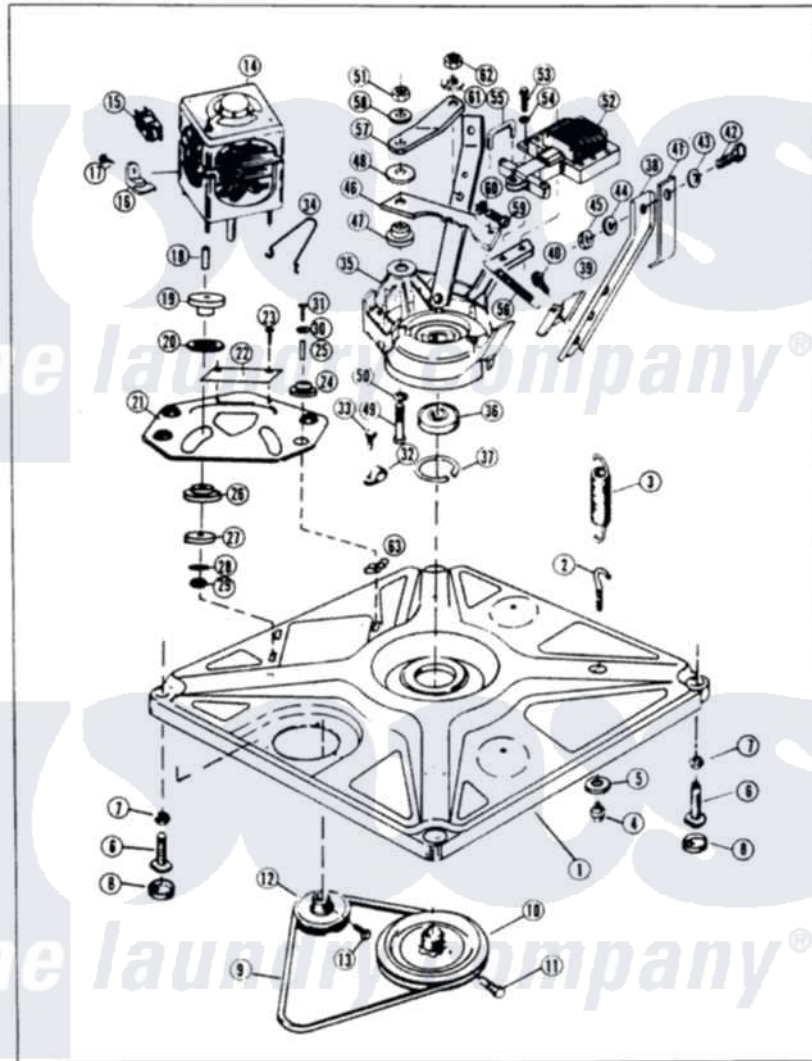

Magic Chef W18FN1 01 - BASE & DRIVE

MAGIC CHEF W18FN-1 BASE & DRIVE

Issued 11/87

Magic Chef [Residential Magic Chef W18FN1 Washer Parts](#) Parts Diagram 01 - BASE & DRIVE
Click on the part number to view part

Item	Original Part Number	Replaced By	Status	Part Description
1	35-0058			Base Assembly
2	25-7365			Eye Bolt
3	33-9553		Not Available	SPRING
4	25-7362			Anchor Nut
5	25-7727		Not Available	FLAT WASHER
6	35-0771			Leveling Leg
"	33-0679	35-0771		Leveling Leg
7	25-7032	25-7915		Hex Nut
8	34-0062	25001119		Foot And Pad Assembly
9	35-0465		Not Available	DRIVE BELT
10	33-9374		Not Available	DRIVE PULLEY
11	25-7361		Not Available	SET SCREW
12	33-9952		Not Available	MOTOR PULLEY
13	25-7117			Set Screw
14	LA-1010			Motor Kit
15	35-0259		Not Available	MOTOR SWITCH