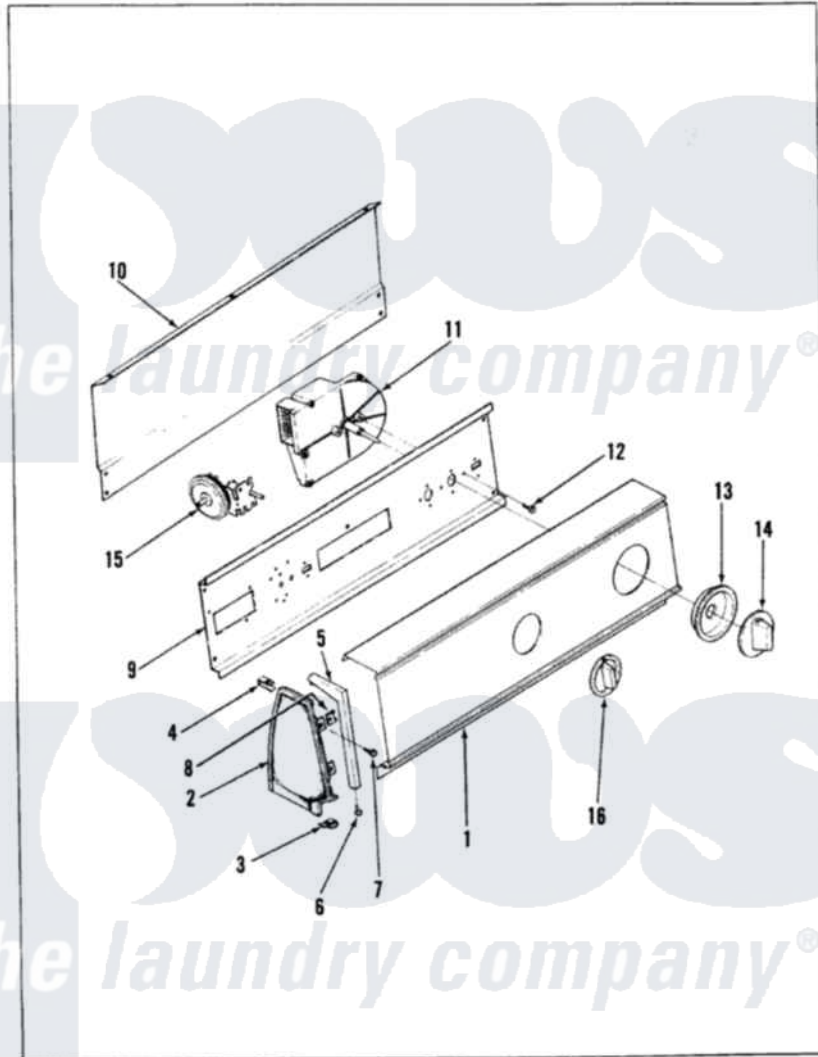

Magic Chef W18FN1 02 - CONTROL PANEL

MAGIC CHEF W18FN-1 BACKGUARD

Issued 11/87

Magic Chef [Residential Magic Chef W18FN1 Washer Parts](#) Parts Diagram 02 - CONTROL PANEL
 Click on the part number to view part

Item	Original Part Number	Replaced By	Status	Part Description
1	35-0831		Not Available	CONTROL PANEL
2	53-0265			LH Endcap
"	53-0264			RH Endcap
3	34-9487		Not Available	PLATE, REINFORCEMENT
"	25-7649	910187		Screw
"	25-7697	25-2219		Screw
"	25-7702			Speedclip, End Cap To Control Panel
"	25-7851			Speedclip, End Cap To Top
4	25-7435	33002917		Screw, No.10-16
"	25-7852			Speedclip, Rr Shld To End Cap
5	53-0277		Not Available	TRIM, END CAP (RT)
"	53-0278		Not Available	TRIM, END CAP (LT)
6	25-7760			Screw
7	25-7702			Speedclip, End Cap To Control Panel

8	25-3092	90767	Screw, 8A X 3/8 HeX Washer Head Tapping
9	53-0365	53-1676	Shield, Control
10	25-7583	Not Available	PLASTIC NUT
"	25-3457		Screw, Sems
"	25-3092	90767	Screw, 8A X 3/8 HeX Washer Head Tapping
"	53-0268	21001460	Shield, Rear
11	35-0115		Timer Motor 1 RPM
"	35-0484	Not Available	TIMER
12	25-0088	489483	Screw 10-32 X 1/2
13	35-0383		Knob Assembly
14	35-0498	12500058	Knob Ski
15	35-0782		Pressure Switch
"	25-3092	90767	Screw, 8A X 3/8 HeX Washer Head Tapping
16	35-0168	Not Available	SELECTOR KNOB