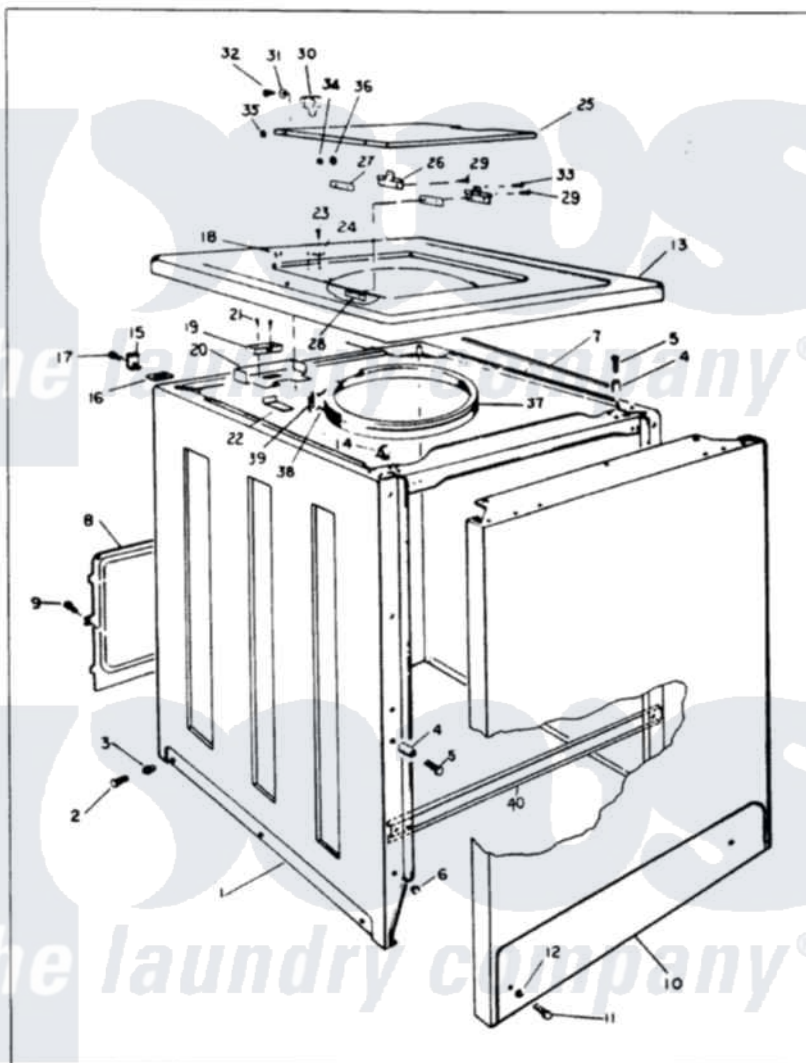

# Magic Chef W18FN1 03 - EXTERIOR

MAGIC CHEF W18FN-1 EXTERIOR

Issued 11/87

Magic Chef [Residential Magic Chef W18FN1 Washer Parts](#) Parts Diagram 03 - EXTERIOR

[Click on the part number to view part](#)

Item	Original Part Number	Replaced By	Status	Part Description
1	35-0061		Not Available	CABINET BODY
2	25-7001	<a href="#">308685</a>		Side Trim )
3	25-7458	<a href="#">308685</a>		Side Trim )
"	25-7071		Not Available	LOCKWASHER
"	33-2088		Not Available	SLEEVE
4	<a href="#">34-9701</a>			Guide, Cabinet
5	<a href="#">25-6109</a>			Screw
6	33-9948		Not Available	CUSHION STRIP
7	33-9948		Not Available	CUSHION STRIP
8	33-8687		Not Available	REAR SHIELD
9	25-2000		Not Available	SCREW
10	35-0056		Not Available	FRONT PANEL
11	25-7001	<a href="#">308685</a>		Side Trim )
12	25-7071		Not Available	LOCKWASHER
13	35-0585		Not Available	TOP PANEL
14	<a href="#">25-7285</a>			Clip